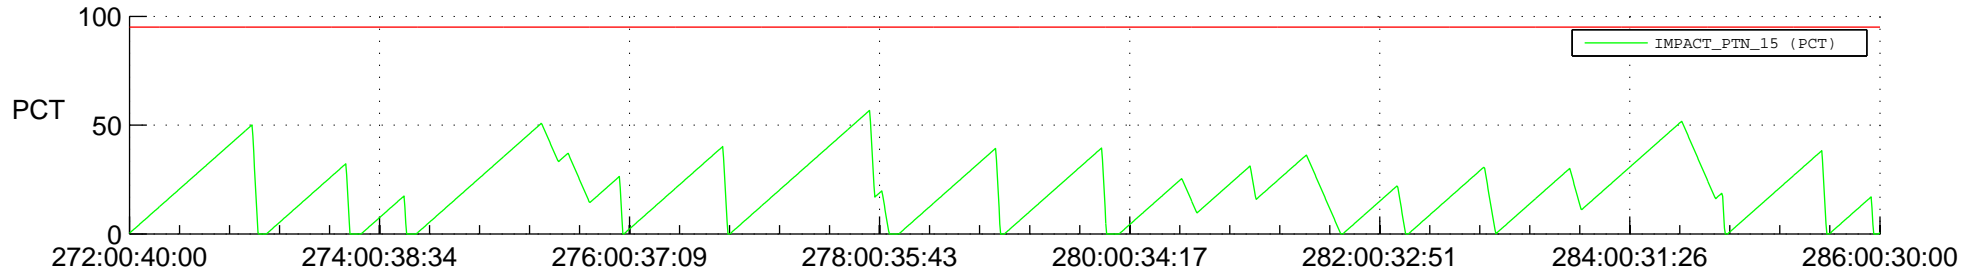

STEREO AHEAD SSR PCT Full Prediction

SWAVES_Percent_Full_Prediction

IMPACT_Percent_Full_Prediction

PLASTIC_Percent_Full_Prediction

Spacecraft_DownLink_Rate

Ground Time (2018:272:00:40:00.000 -2018:286:00:30:00.000)