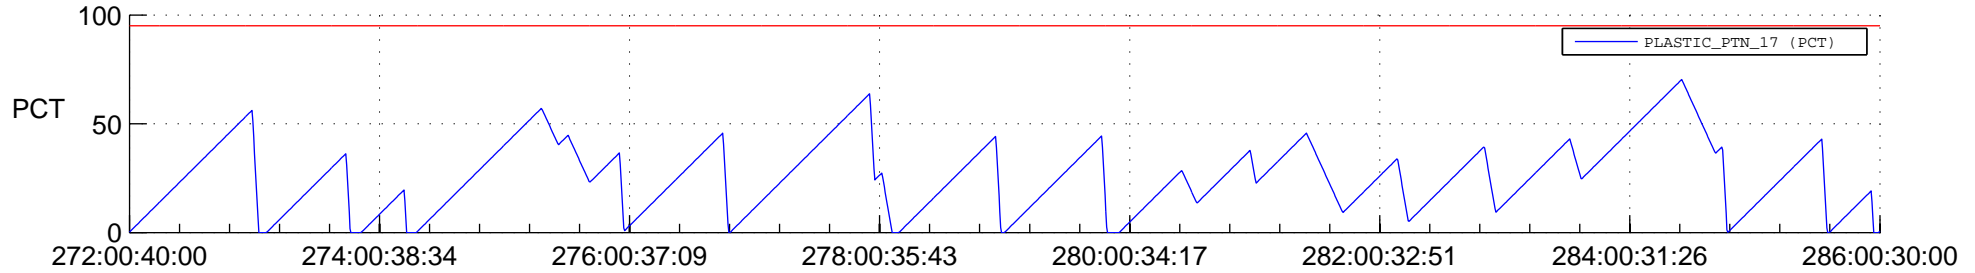

STEREO AHEAD SSR PCT Full Prediction

SWAVES_Percent_Full_Prediction

IMPACT_Percent_Full_Prediction

PLASTIC_Percent_Full_Prediction

Spacecraft_DownLink_Rate

Ground Time (2018:272:00:40:00.000 -2018:286:00:30:00.000)