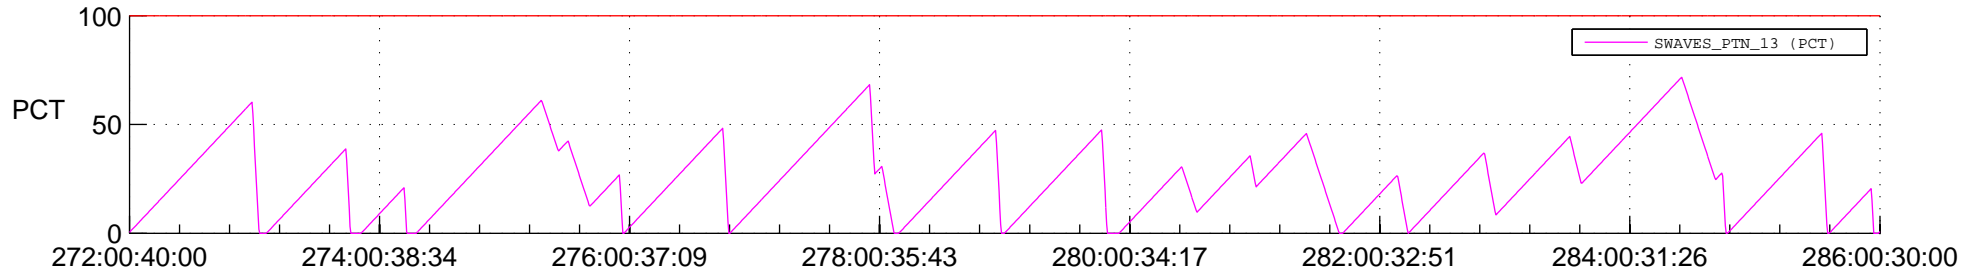

STEREO AHEAD SSR PCT Full Prediction

SWAVES_Percent_Full_Prediction

IMPACT_Percent_Full_Prediction

PLASTIC_Percent_Full_Prediction

Spacecraft_DownLink_Rate

Ground Time (2018:272:00:40:00.000 -2018:286:00:30:00.000)