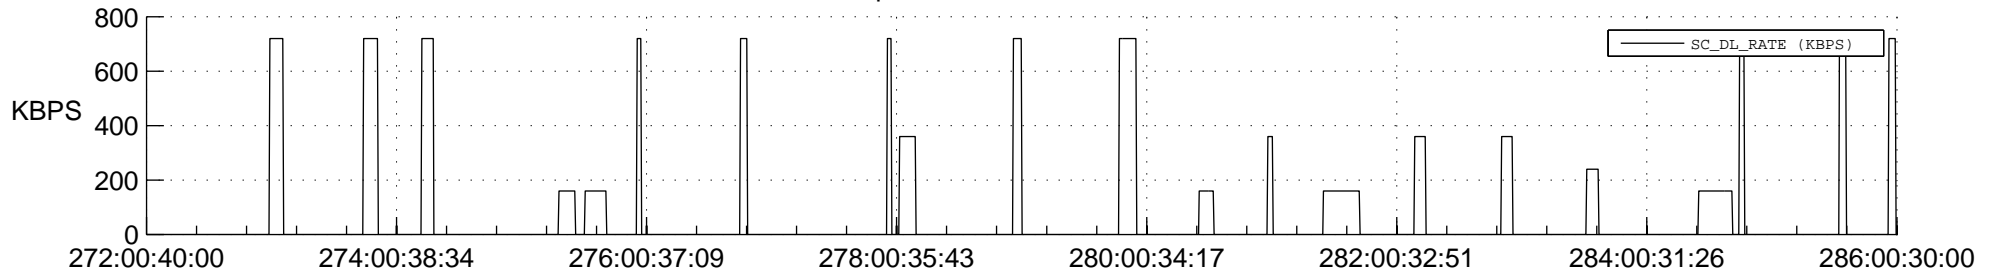

STEREO AHEAD SSR PCT Full Prediction

SWAVES_Percent_Full_Prediction

IMPACT_Percent_Full_Prediction

PLASTIC_Percent_Full_Prediction

Spacecraft_DownLink_Rate

Ground Time (2018:272:00:40:00.000 -2018:286:00:30:00.000)