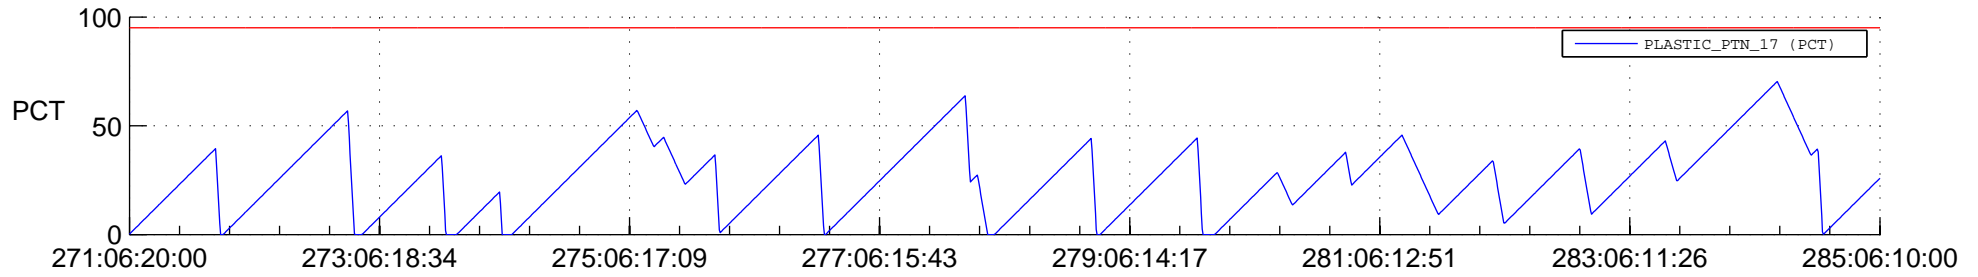

STEREO AHEAD SSR PCT Full Prediction

SWAVES_Percent_Full_Prediction

IMPACT_Percent_Full_Prediction

PLASTIC_Percent_Full_Prediction

Spacecraft_DownLink_Rate

Ground Time (2018:271:06:20:00.000 -2018:285:06:10:00.000)