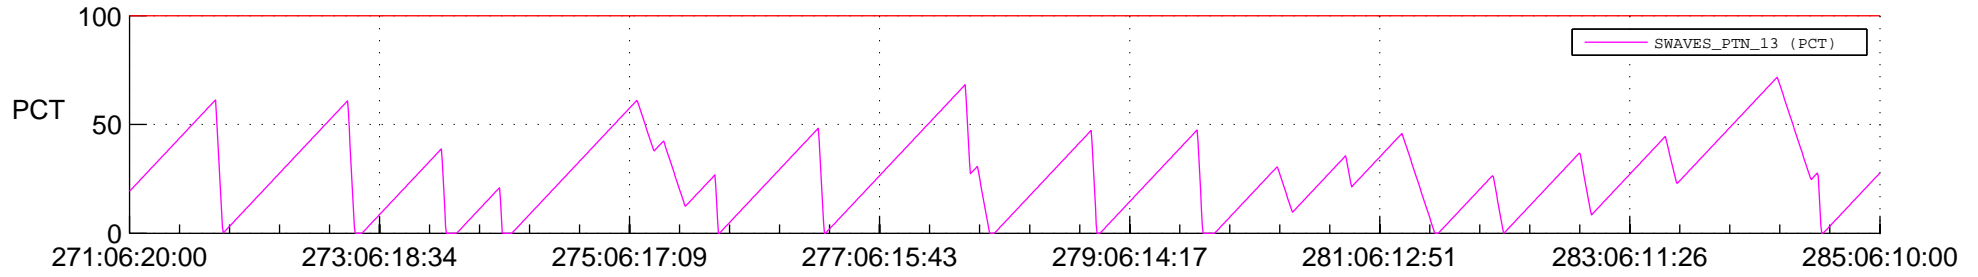

STEREO AHEAD SSR PCT Full Prediction

SWAVES_Percent_Full_Prediction

IMPACT_Percent_Full_Prediction

PLASTIC_Percent_Full_Prediction

Spacecraft_DownLink_Rate

Ground Time (2018:271:06:20:00.000 -2018:285:06:10:00.000)