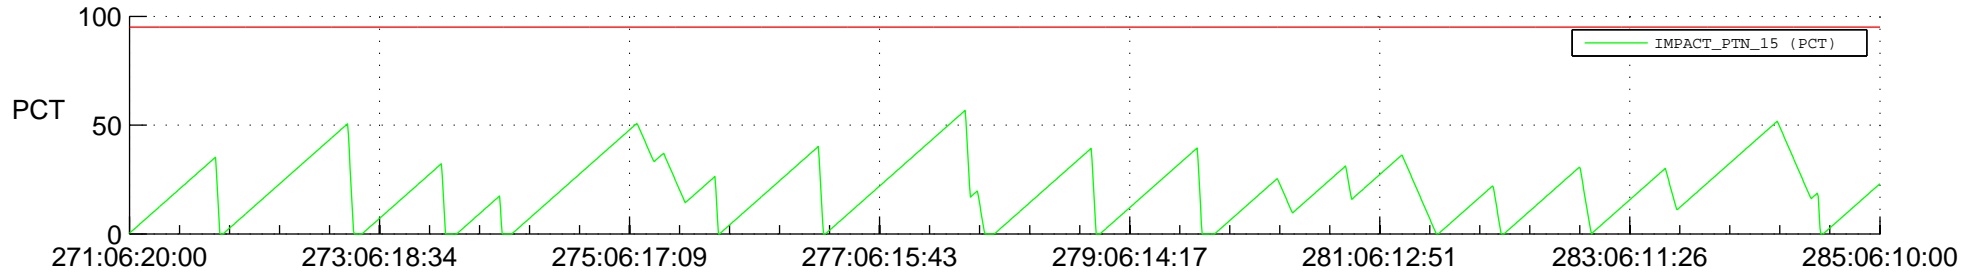

STEREO AHEAD SSR PCT Full Prediction

SWAVES_Percent_Full_Prediction

IMPACT_Percent_Full_Prediction

PLASTIC_Percent_Full_Prediction

Spacecraft_DownLink_Rate

Ground Time (2018:271:06:20:00.000 -2018:285:06:10:00.000)