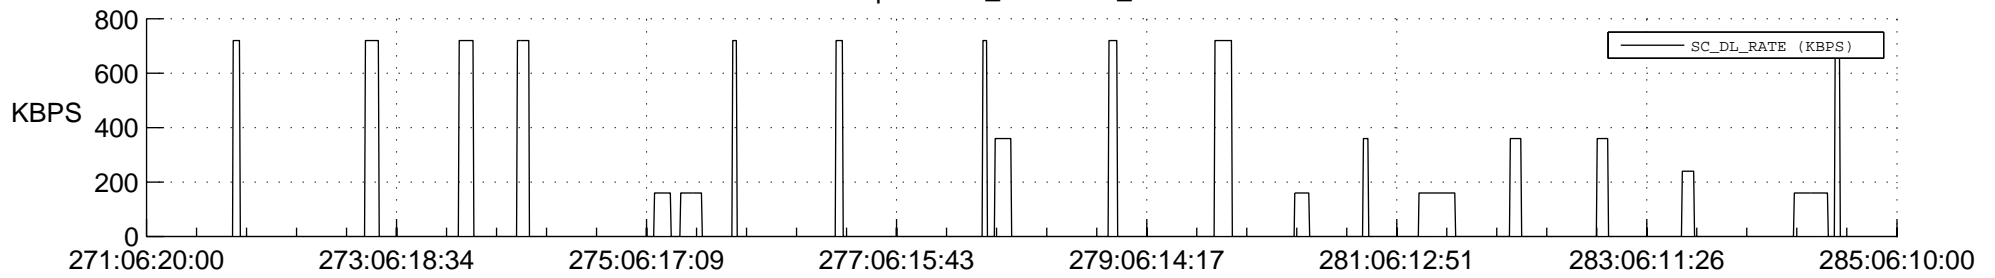

STEREO AHEAD SSR PCT Full Prediction

SWAVES_Percent_Full_Prediction

IMPACT_Percent_Full_Prediction

PLASTIC_Percent_Full_Prediction

Spacecraft_DownLink_Rate

Ground Time (2018:271:06:20:00.000 -2018:285:06:10:00.000)