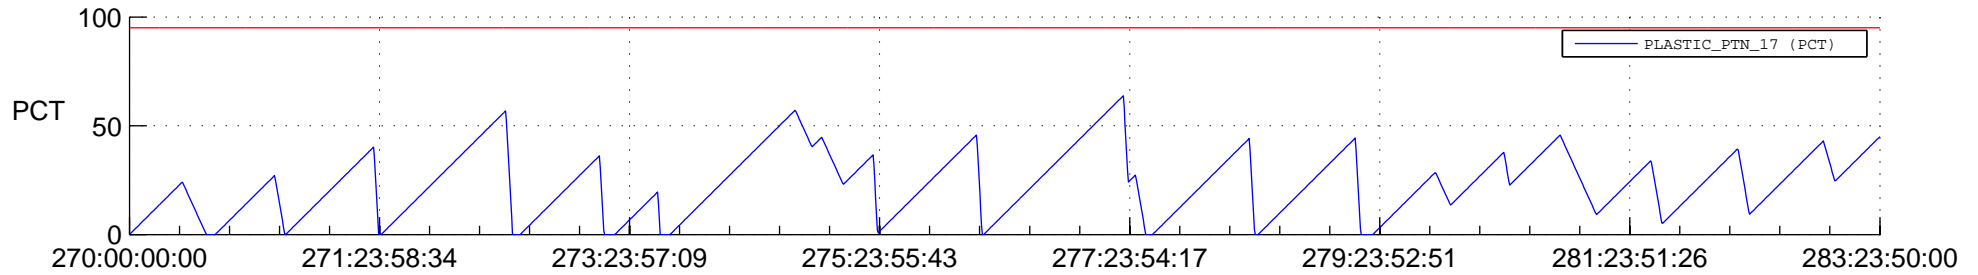

STEREO AHEAD SSR PCT Full Prediction

SWAVES_Percent_Full_Prediction

IMPACT_Percent_Full_Prediction

PLASTIC_Percent_Full_Prediction

Spacecraft_DownLink_Rate

Ground Time (2018:270:00:00:00.000 -2018:283:23:50:00.000)