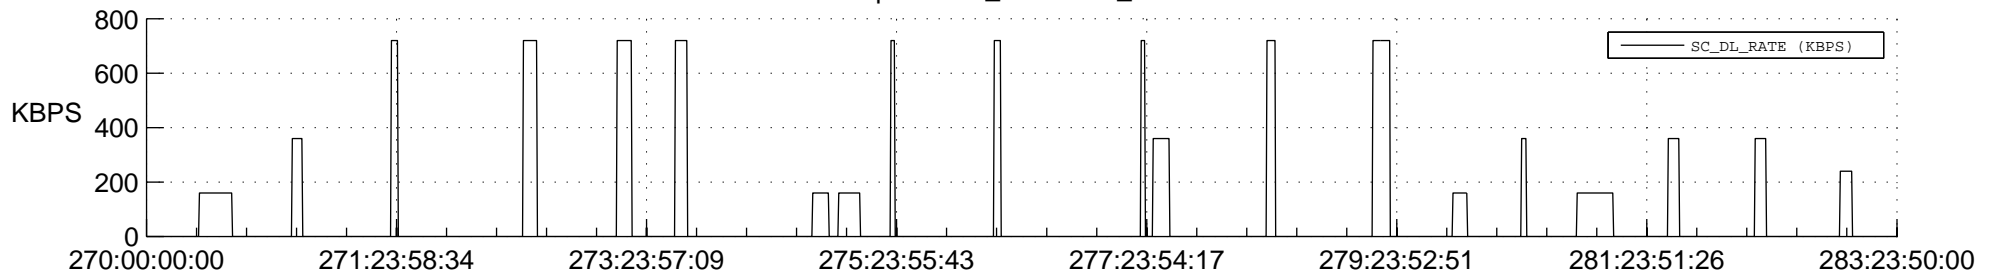

STEREO AHEAD SSR PCT Full Prediction

SWAVES_Percent_Full_Prediction

IMPACT_Percent_Full_Prediction

PLASTIC_Percent_Full_Prediction

Spacecraft_DownLink_Rate

Ground Time (2018:270:00:00:00.000 -2018:283:23:50:00.000)