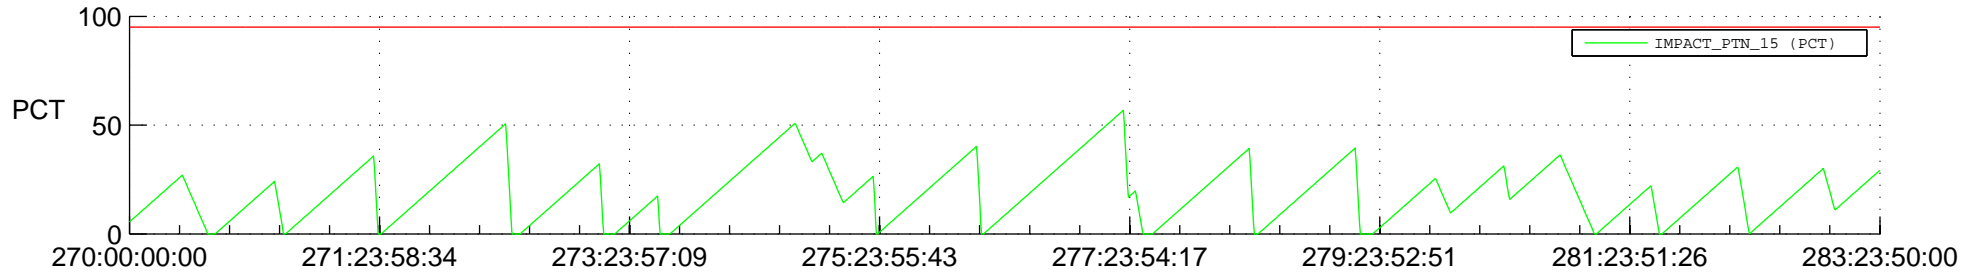

STEREO AHEAD SSR PCT Full Prediction

SWAVES_Percent_Full_Prediction

IMPACT_Percent_Full_Prediction

PLASTIC_Percent_Full_Prediction

Spacecraft_DownLink_Rate

Ground Time (2018:270:00:00:00.000 -2018:283:23:50:00.000)