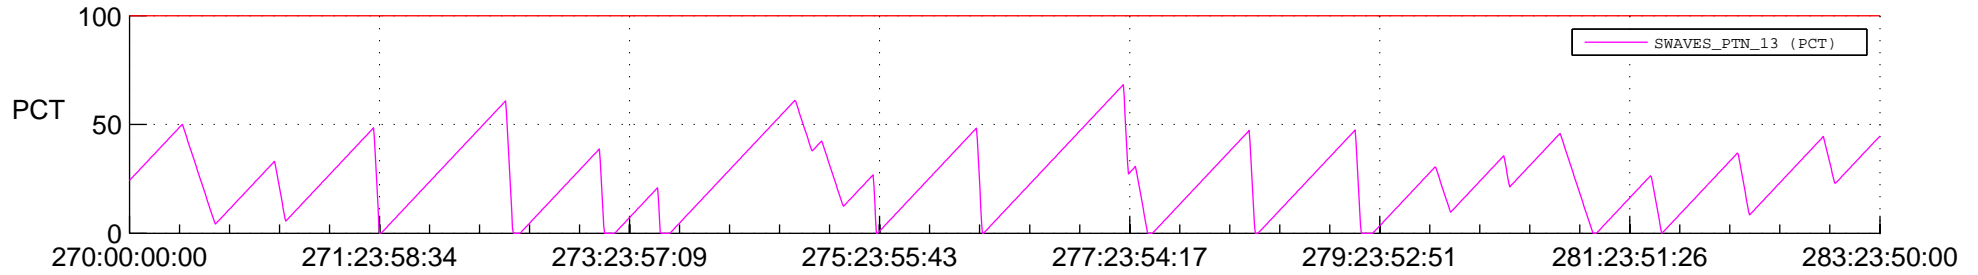

STEREO AHEAD SSR PCT Full Prediction

SWAVES_Percent_Full_Prediction

IMPACT_Percent_Full_Prediction

PLASTIC_Percent_Full_Prediction

Spacecraft_DownLink_Rate

Ground Time (2018:270:00:00:00.000 -2018:283:23:50:00.000)