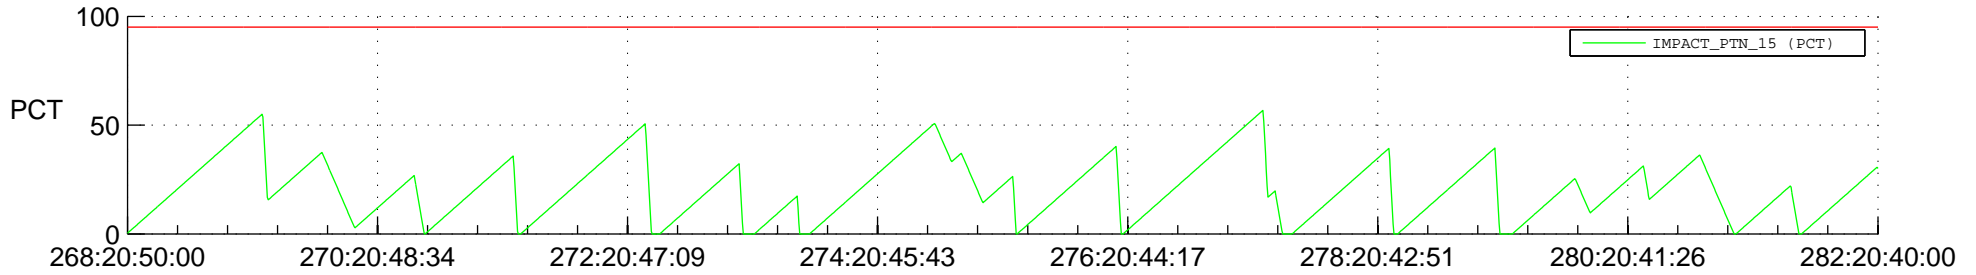

STEREO AHEAD SSR PCT Full Prediction

SWAVES_Percent_Full_Prediction

IMPACT_Percent_Full_Prediction

PLASTIC_Percent_Full_Prediction

Spacecraft_DownLink_Rate

Ground Time (2018:268:20:50:00.000 -2018:282:20:40:00.000)