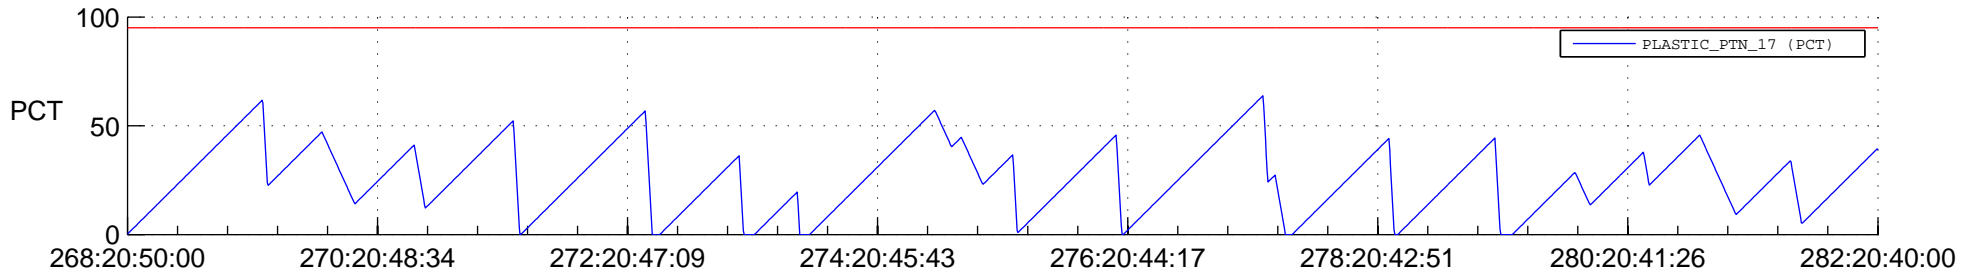

STEREO AHEAD SSR PCT Full Prediction

SWAVES_Percent_Full_Prediction

IMPACT_Percent_Full_Prediction

PLASTIC_Percent_Full_Prediction

Spacecraft_DownLink_Rate

Ground Time (2018:268:20:50:00.000 -2018:282:20:40:00.000)