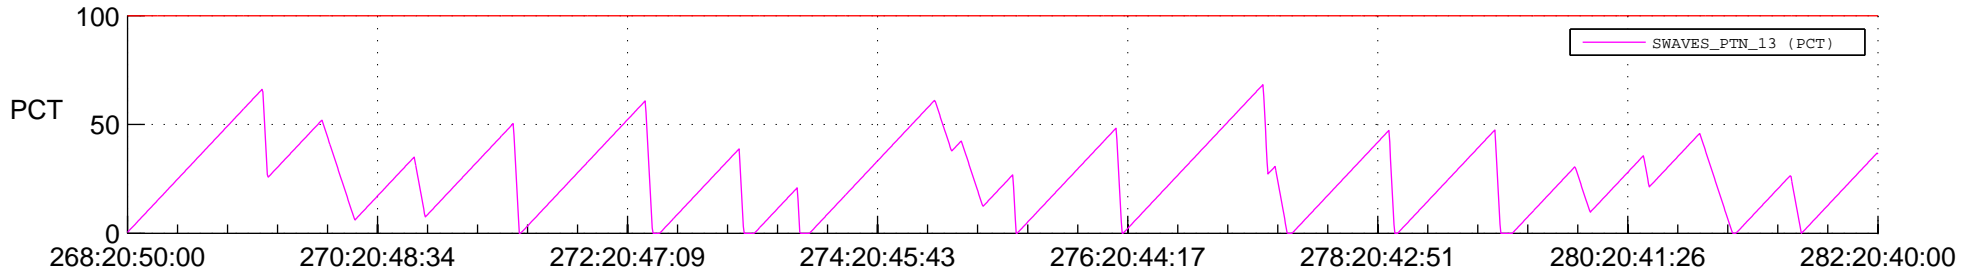

STEREO AHEAD SSR PCT Full Prediction

SWAVES_Percent_Full_Prediction

IMPACT_Percent_Full_Prediction

PLASTIC_Percent_Full_Prediction

Spacecraft_DownLink_Rate

Ground Time (2018:268:20:50:00.000 -2018:282:20:40:00.000)