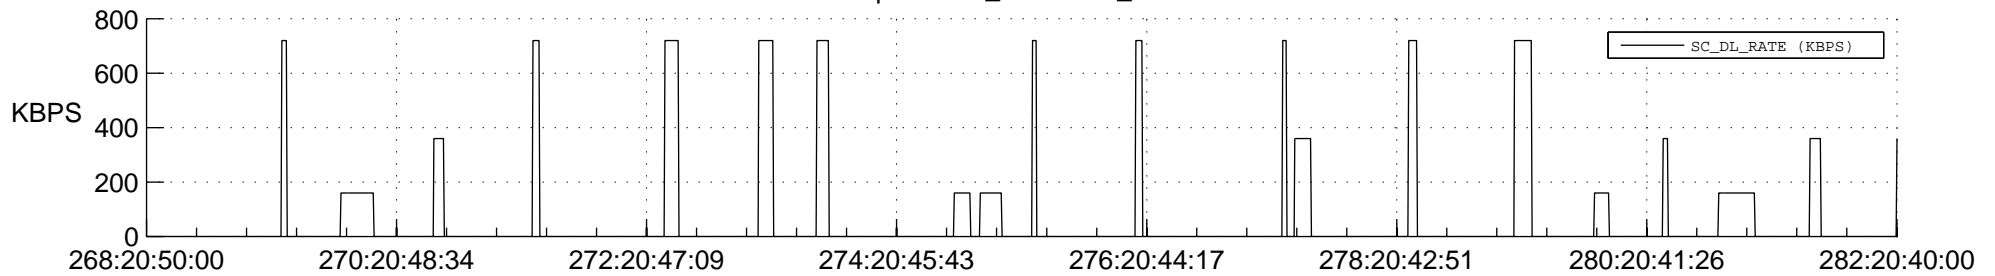

STEREO AHEAD SSR PCT Full Prediction

SWAVES_Percent_Full_Prediction

IMPACT_Percent_Full_Prediction

PLASTIC_Percent_Full_Prediction

Spacecraft_DownLink_Rate

Ground Time (2018:268:20:50:00.000 -2018:282:20:40:00.000)