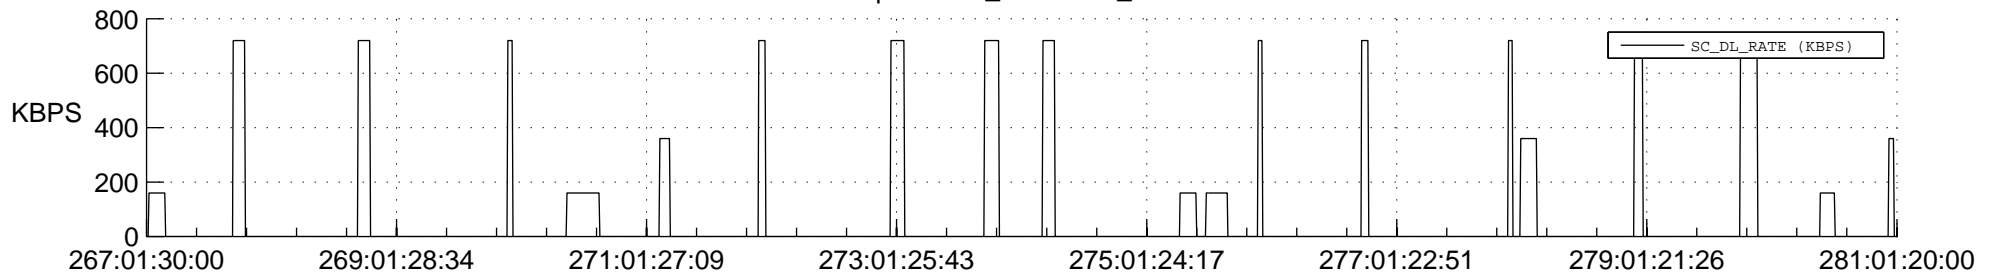

STEREO AHEAD SSR PCT Full Prediction

SWAVES_Percent_Full_Prediction

IMPACT_Percent_Full_Prediction

PLASTIC_Percent_Full_Prediction

Spacecraft_DownLink_Rate

Ground Time (2018:267:01:30:00.000 -2018:281:01:20:00.000)