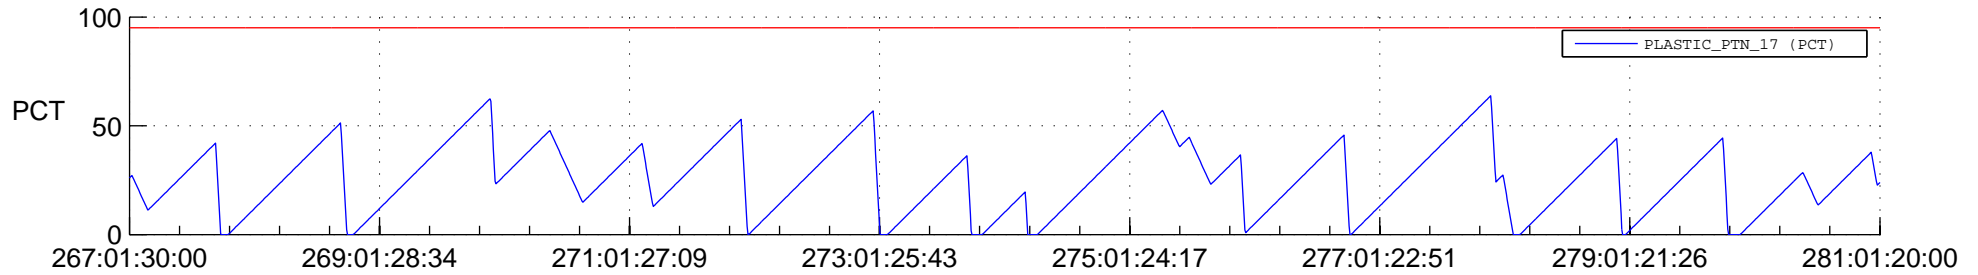

STEREO AHEAD SSR PCT Full Prediction

SWAVES_Percent_Full_Prediction

IMPACT_Percent_Full_Prediction

PLASTIC_Percent_Full_Prediction

Spacecraft_DownLink_Rate

Ground Time (2018:267:01:30:00.000 -2018:281:01:20:00.000)