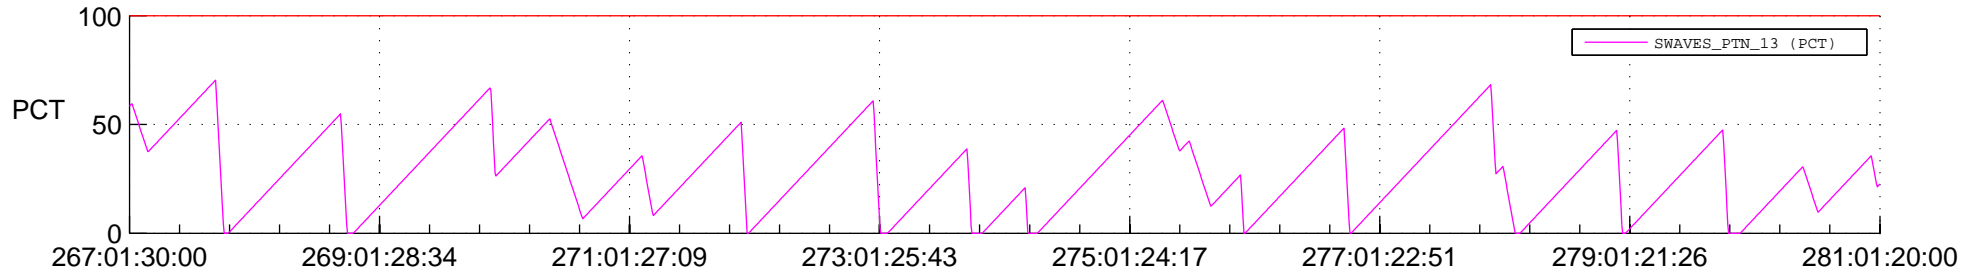

STEREO AHEAD SSR PCT Full Prediction

SWAVES_Percent_Full_Prediction

IMPACT_Percent_Full_Prediction

PLASTIC_Percent_Full_Prediction

Spacecraft_DownLink_Rate

Ground Time (2018:267:01:30:00.000 -2018:281:01:20:00.000)