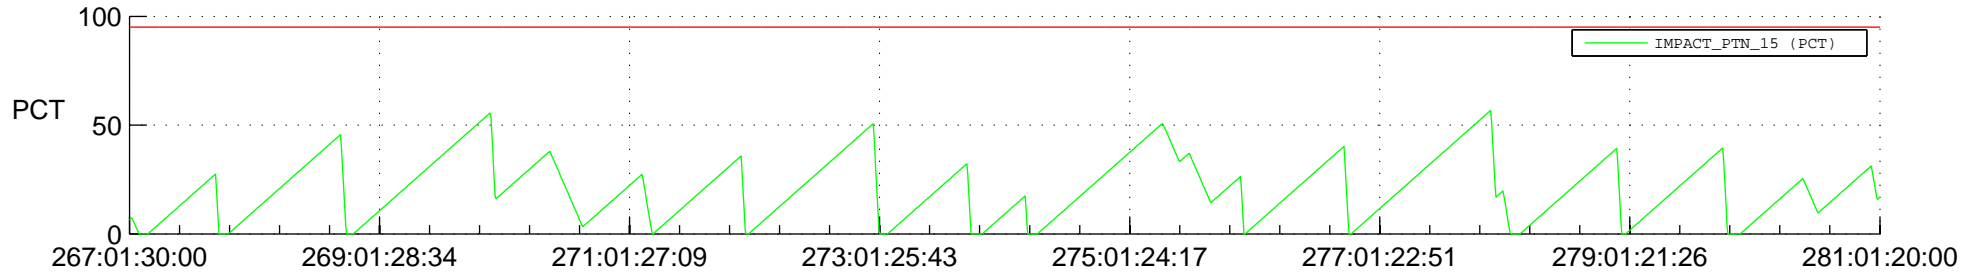

STEREO AHEAD SSR PCT Full Prediction

SWAVES_Percent_Full_Prediction

IMPACT_Percent_Full_Prediction

PLASTIC_Percent_Full_Prediction

Spacecraft_DownLink_Rate

Ground Time (2018:267:01:30:00.000 -2018:281:01:20:00.000)