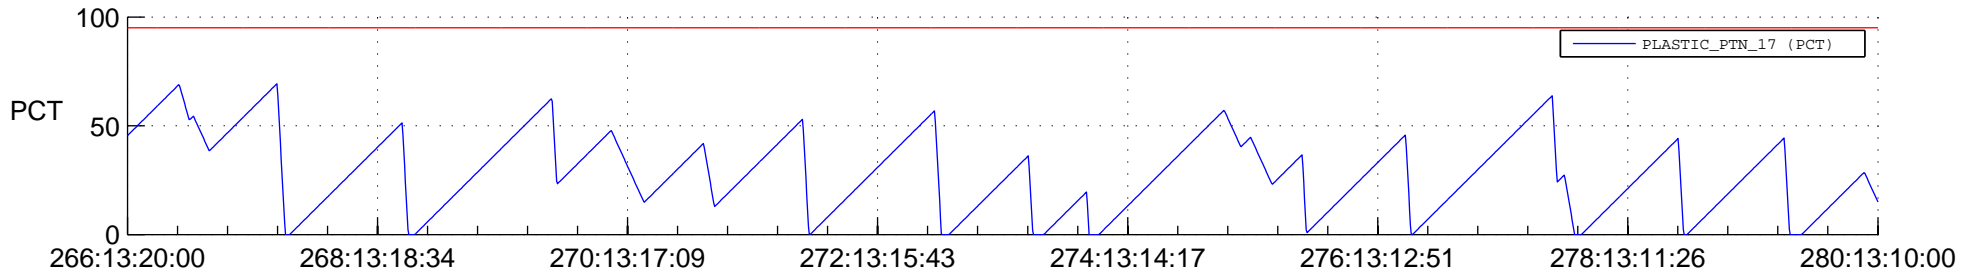

STEREO AHEAD SSR PCT Full Prediction

SWAVES_Percent_Full_Prediction

IMPACT_Percent_Full_Prediction

PLASTIC_Percent_Full_Prediction

Spacecraft_DownLink_Rate