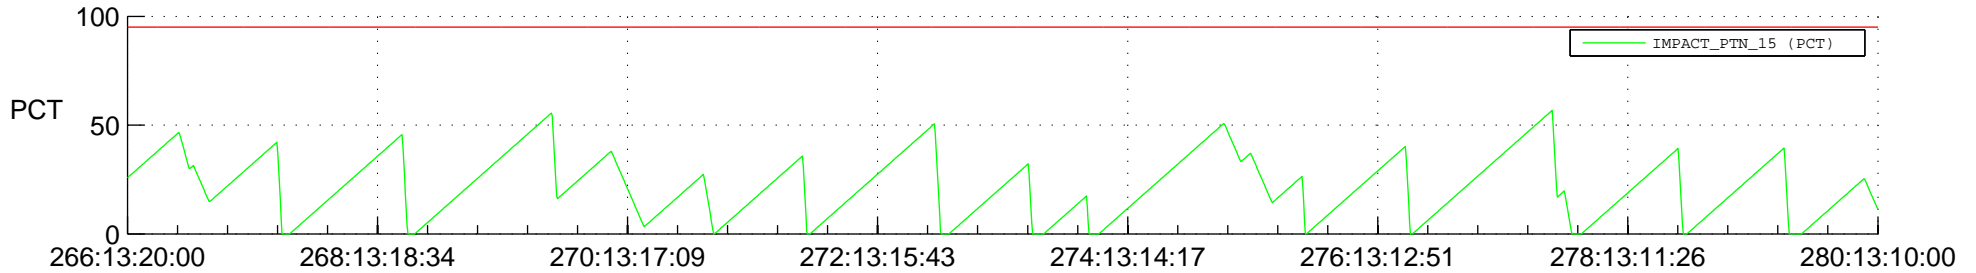

STEREO AHEAD SSR PCT Full Prediction

SWAVES_Percent_Full_Prediction

IMPACT_Percent_Full_Prediction

PLASTIC_Percent_Full_Prediction

Spacecraft_DownLink_Rate