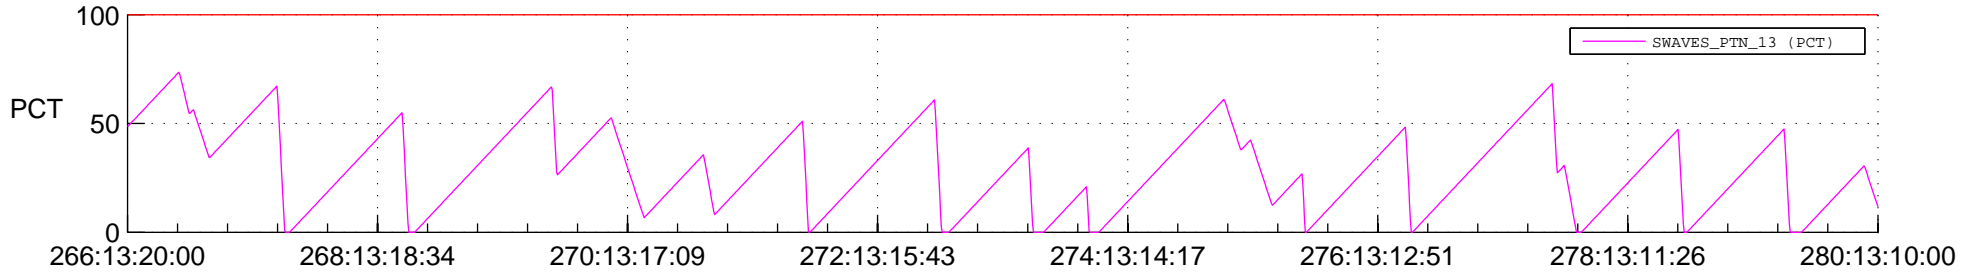

STEREO AHEAD SSR PCT Full Prediction

SWAVES_Percent_Full_Prediction

IMPACT_Percent_Full_Prediction

PLASTIC_Percent_Full_Prediction

Spacecraft_DownLink_Rate