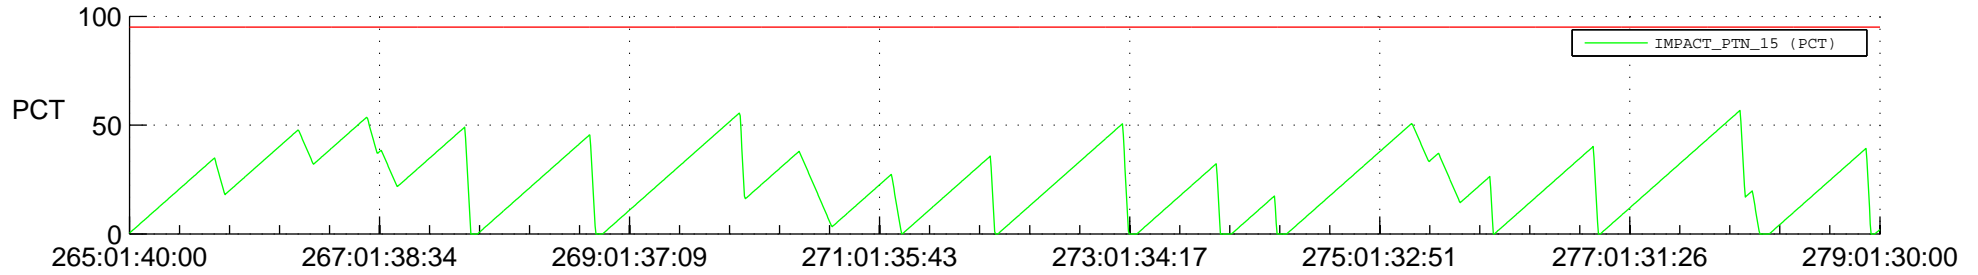

IMPACT_Percent_Full_Prediction