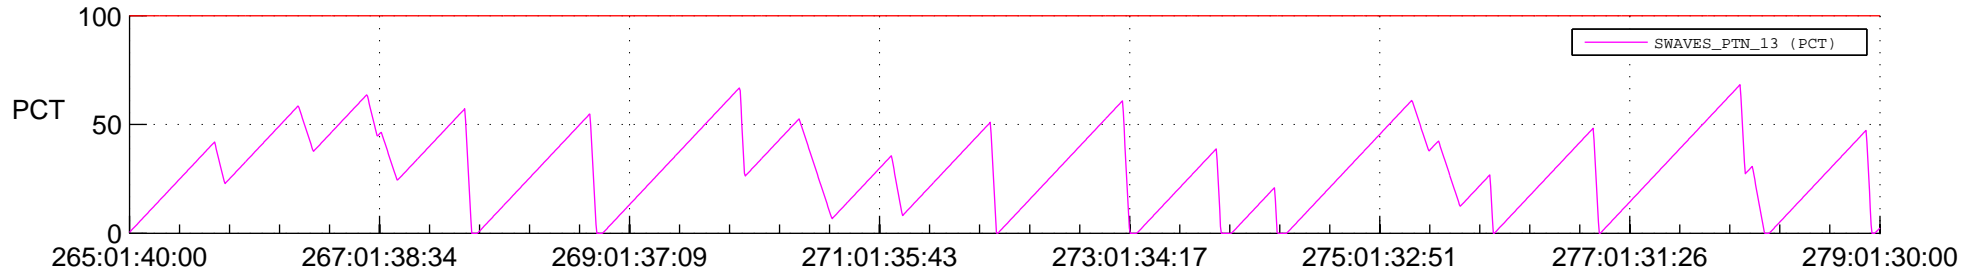

# STEREO AHEAD SSR PCT Full Prediction

## SWAVES\_Percent\_Full\_Prediction

## Spacecraft\_DownLink\_Rate

Ground Time (2018:265:01:40:00.000 -2018:279:01:30:00.000)