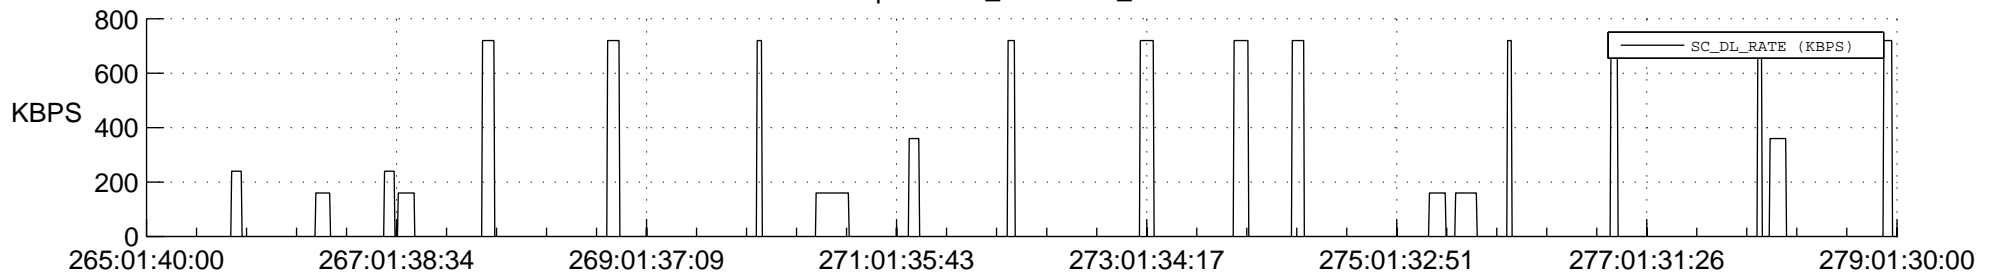

## Spacecraft\_DownLink\_Rate

Ground Time (2018:265:01:40:00.000 -2018:279:01:30:00.000)