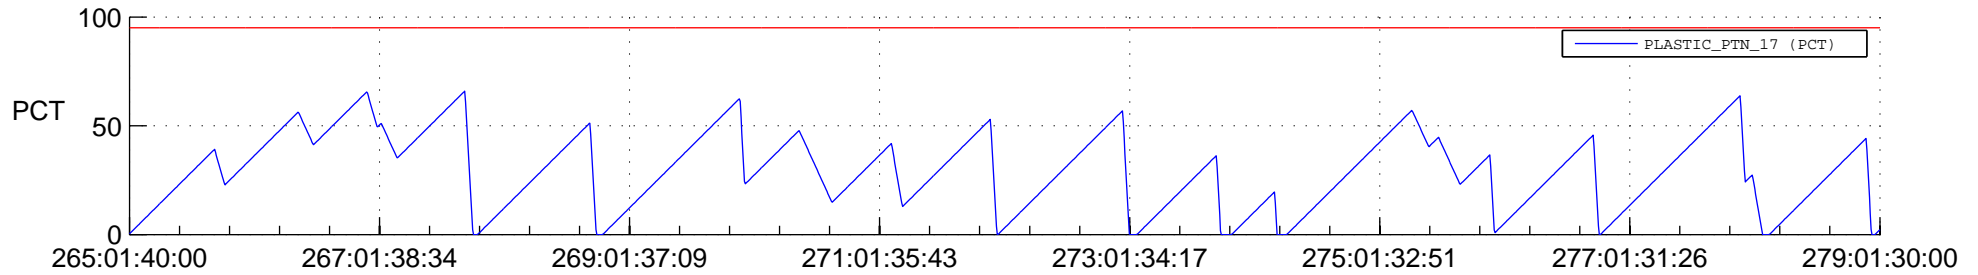

# STEREO AHEAD SSR PCT Full Prediction

## SWAVES\_Percent\_Full\_Prediction

## Spacecraft\_DownLink\_Rate

Ground Time (2018:265:01:40:00.000 -2018:279:01:30:00.000)