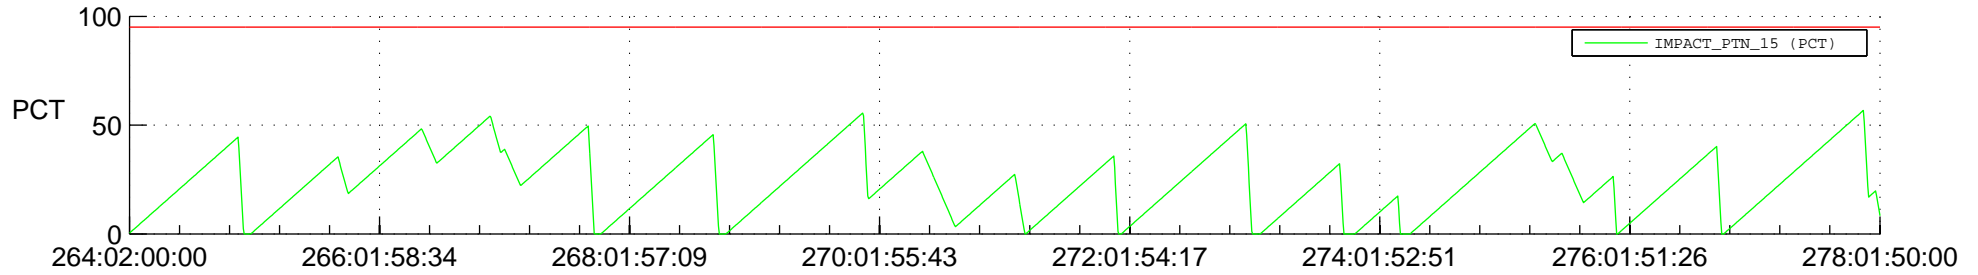

IMPACT_Percent_Full_Prediction