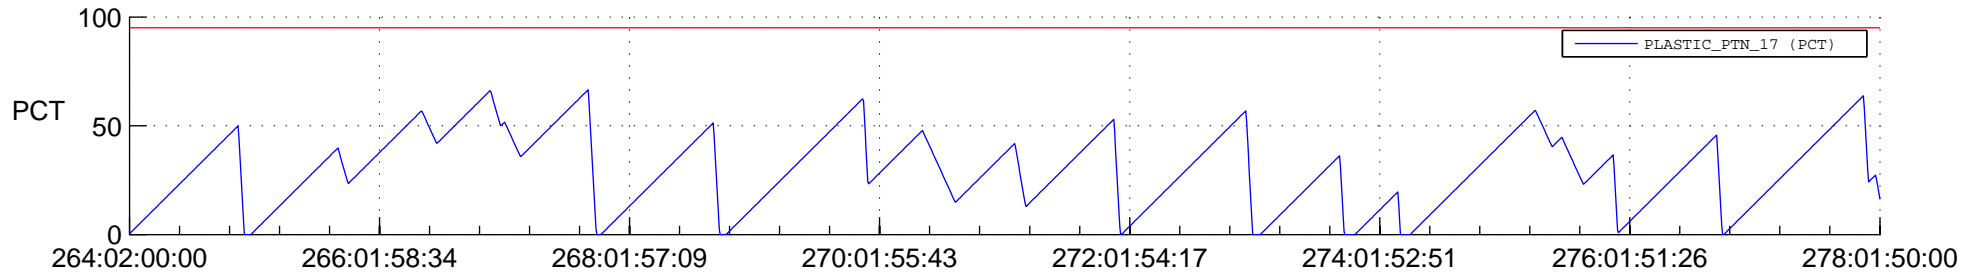

PLASTIC_Percent_Full_Prediction