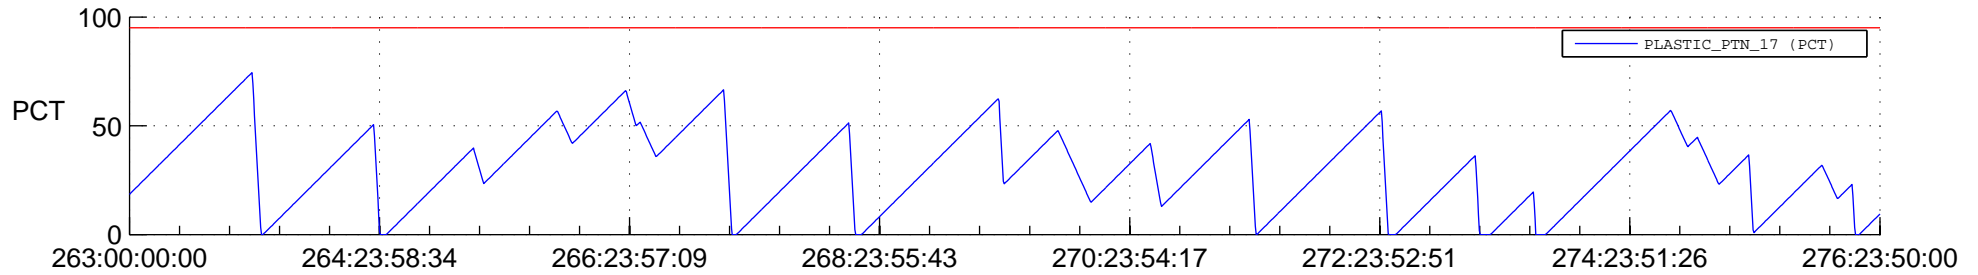

## SWAVES\_Percent\_Full\_Prediction

## Spacecraft\_DownLink\_Rate

Ground Time (2018:263:00:00:00.000 -2018:276:23:50:00:00.000)