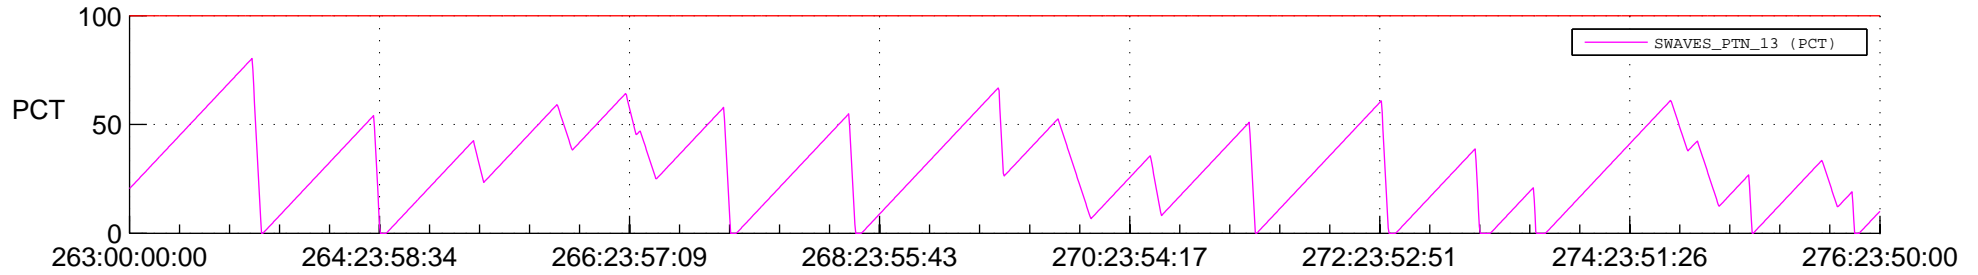

## SWAVES\_Percent\_Full\_Prediction

## Spacecraft\_DownLink\_Rate

Ground Time (2018:263:00:00:00.000 -2018:276:23:50:00:00.000)