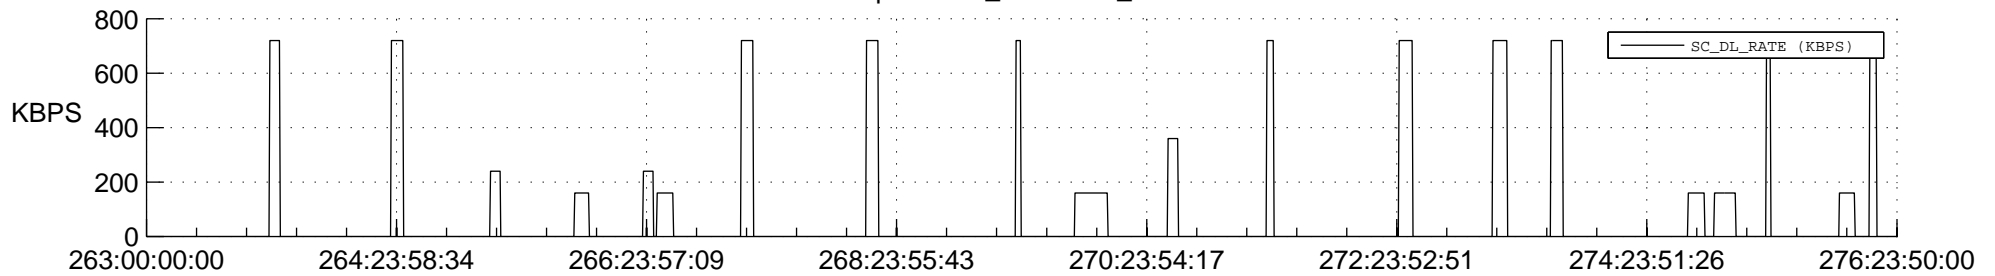

## Spacecraft\_DownLink\_Rate

Ground Time (2018:263:00:00:00.000 -2018:276:23:50:00:00.000)