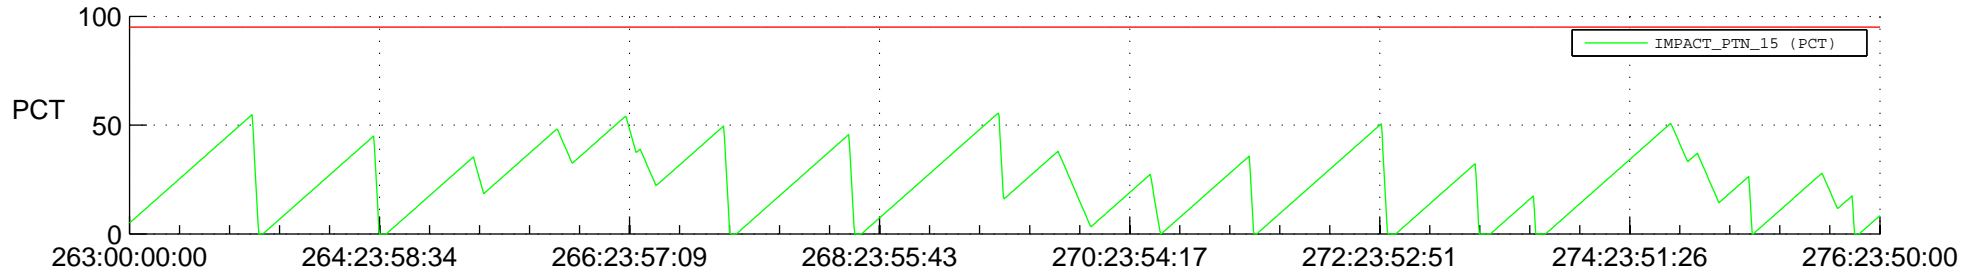

IMPACT_Percent_Full_Prediction