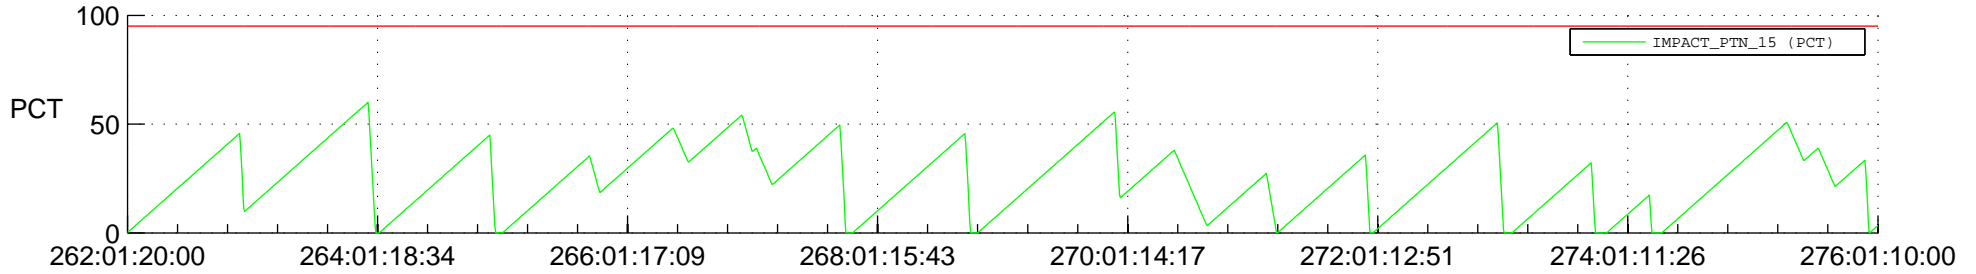

STEREO AHEAD SSR PCT Full Prediction

SWAVES_Percent_Full_Prediction

IMPACT_Percent_Full_Prediction

PLASTIC_Percent_Full_Prediction

Spacecraft_DownLink_Rate

Ground Time (2018:262:01:20:00.000 -2018:276:01:10:00.000)