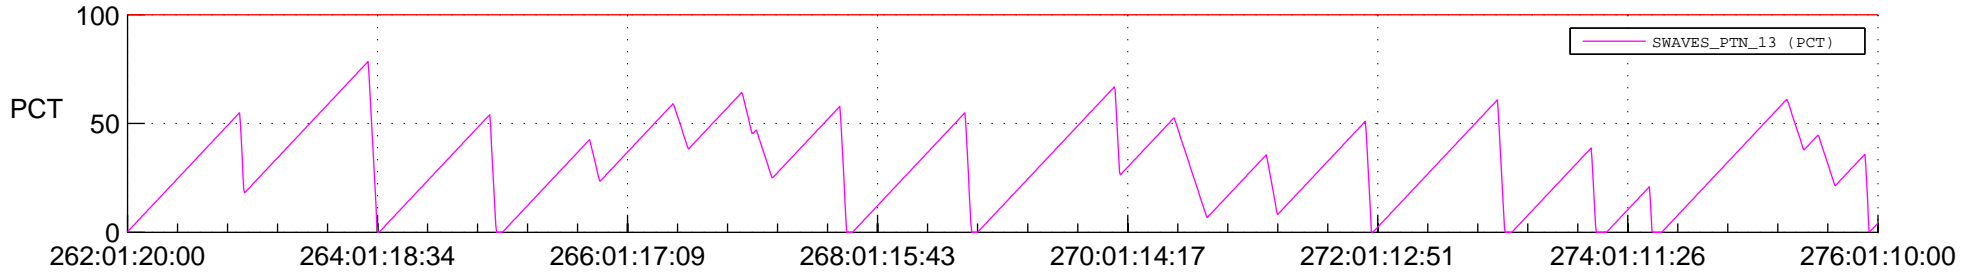

STEREO AHEAD SSR PCT Full Prediction

SWAVES_Percent_Full_Prediction

IMPACT_Percent_Full_Prediction

PLASTIC_Percent_Full_Prediction

Spacecraft_DownLink_Rate

Ground Time (2018:262:01:20:00.000 -2018:276:01:10:00.000)