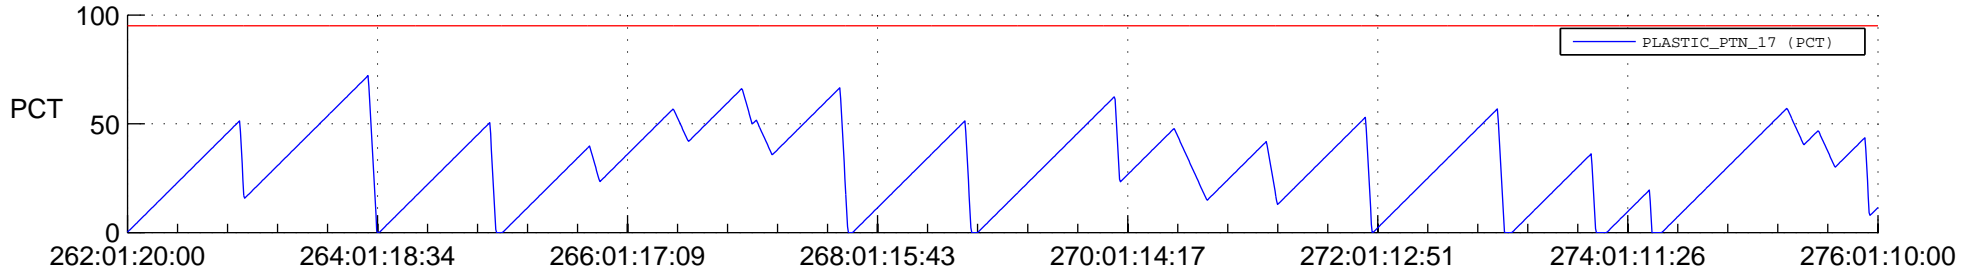

STEREO AHEAD SSR PCT Full Prediction

SWAVES_Percent_Full_Prediction

IMPACT_Percent_Full_Prediction

PLASTIC_Percent_Full_Prediction

Spacecraft_DownLink_Rate

Ground Time (2018:262:01:20:00.000 -2018:276:01:10:00.000)