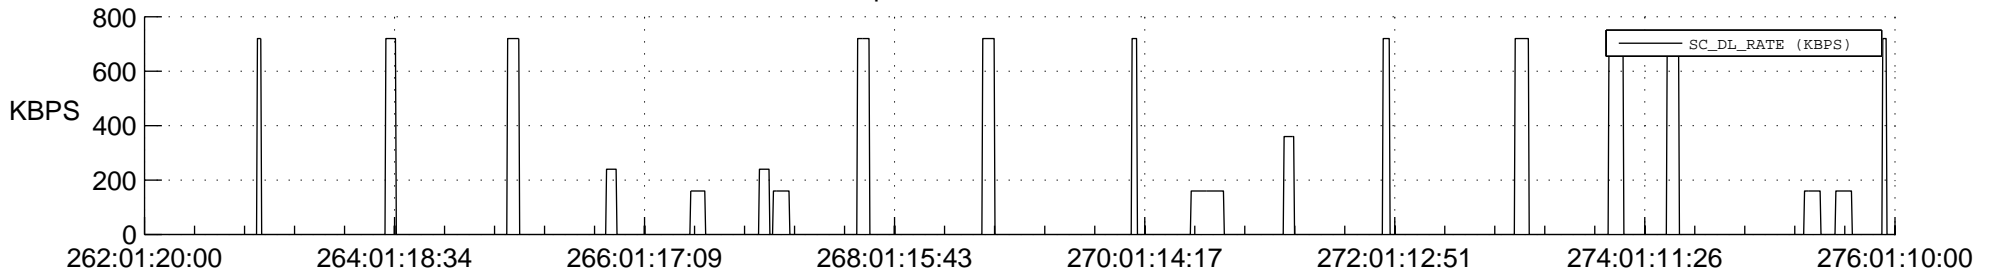

STEREO AHEAD SSR PCT Full Prediction

SWAVES_Percent_Full_Prediction

IMPACT_Percent_Full_Prediction

PLASTIC_Percent_Full_Prediction

Spacecraft_DownLink_Rate

Ground Time (2018:262:01:20:00.000 -2018:276:01:10:00.000)