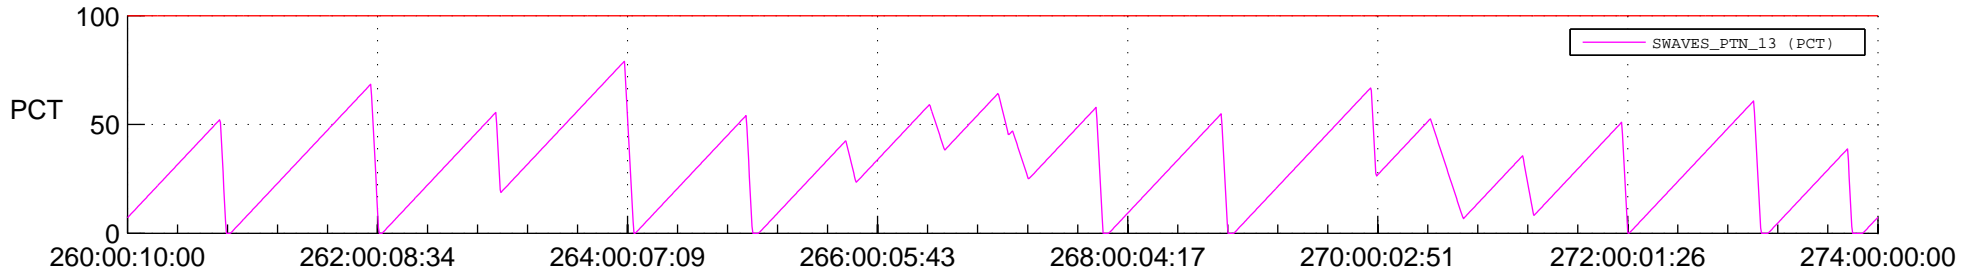

## SWAVES\_Percent\_Full\_Prediction

## Spacecraft\_DownLink\_Rate

Ground Time (2018:260:00:10:00.000 -2018:274:00:00:00.000)