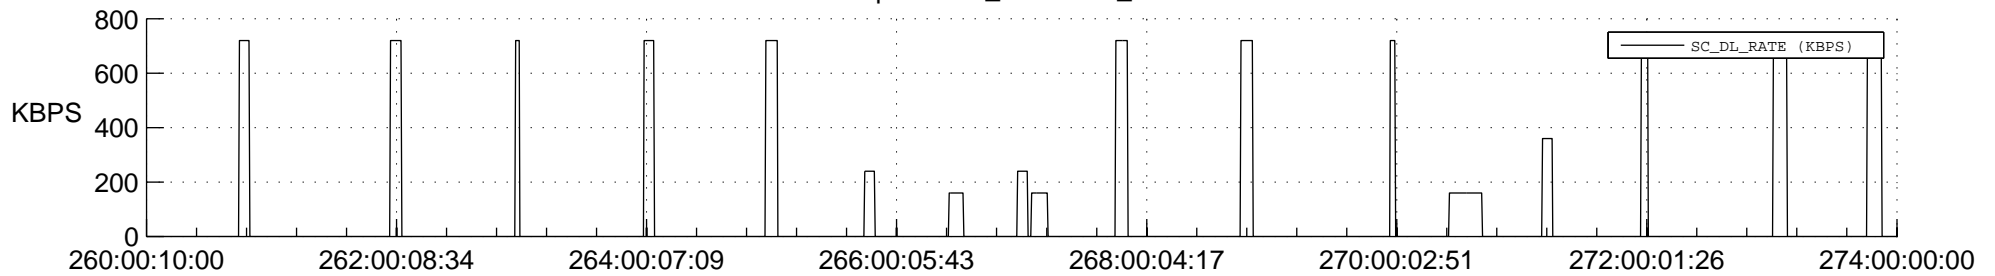

## Spacecraft\_DownLink\_Rate

Ground Time (2018:260:00:10:00.000 -2018:274:00:00:00.000)