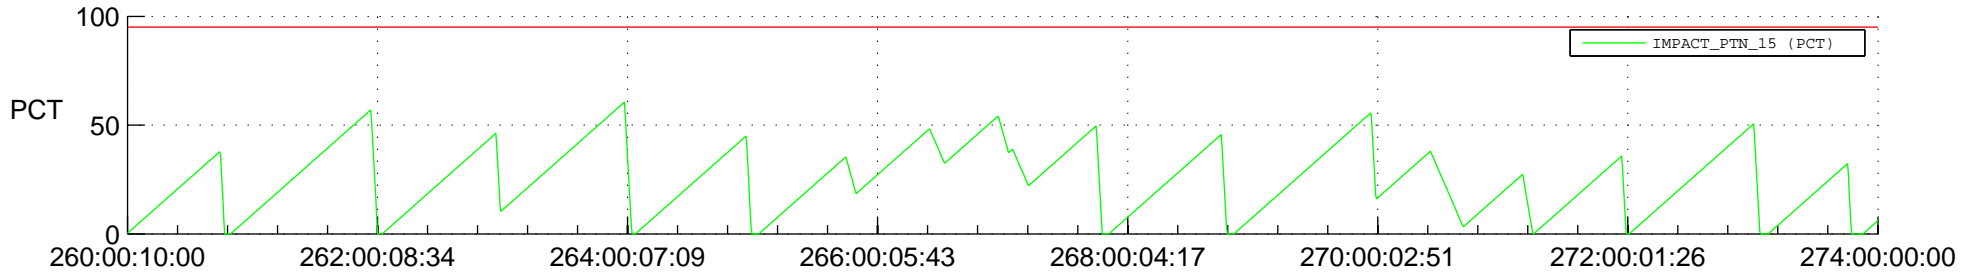

IMPACT_Percent_Full_Prediction