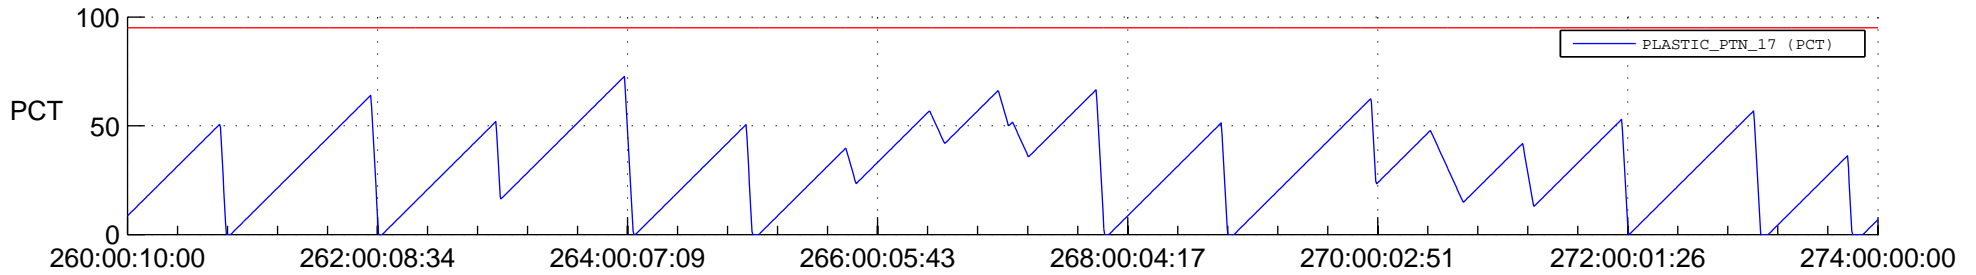

## SWAVES\_Percent\_Full\_Prediction

## Spacecraft\_DownLink\_Rate

Ground Time (2018:260:00:10:00.000 -2018:274:00:00:00.000)