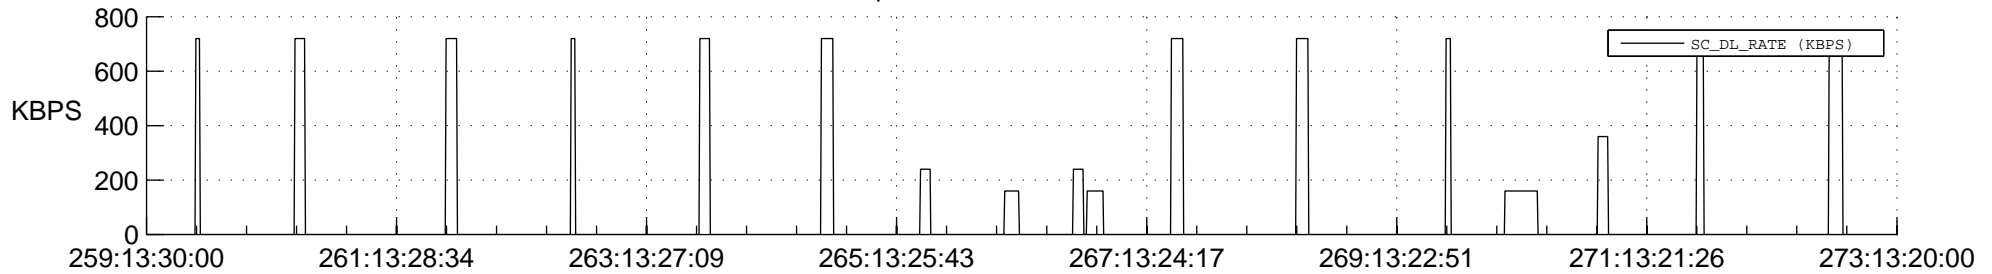

STEREO AHEAD SSR PCT Full Prediction

SWAVES_Percent_Full_Prediction

IMPACT_Percent_Full_Prediction

PLASTIC_Percent_Full_Prediction

Spacecraft_DownLink_Rate

Ground Time (2018:259:13:30:00.000 -2018:273:13:20:00.000)