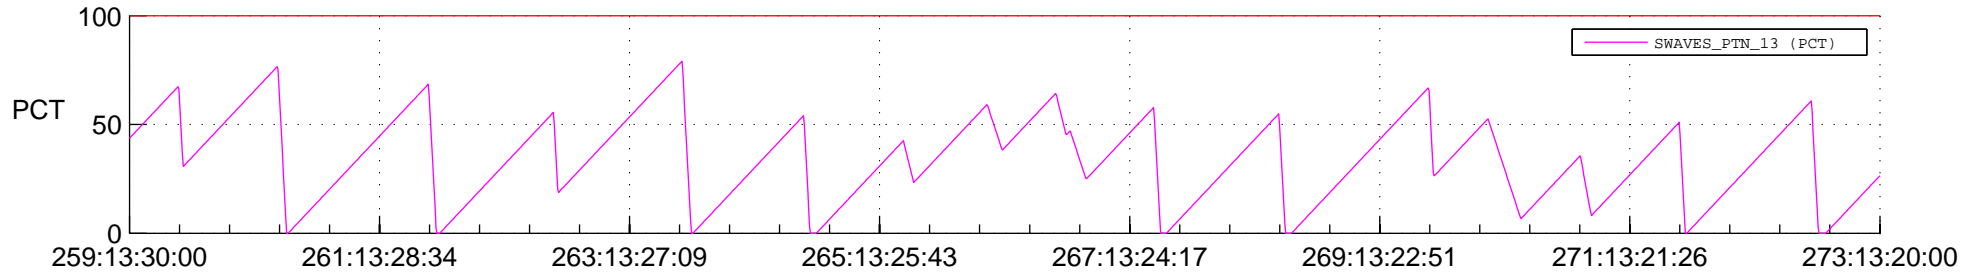

STEREO AHEAD SSR PCT Full Prediction

SWAVES_Percent_Full_Prediction

IMPACT_Percent_Full_Prediction

PLASTIC_Percent_Full_Prediction

Spacecraft_DownLink_Rate

Ground Time (2018:259:13:30:00.000 -2018:273:13:20:00.000)