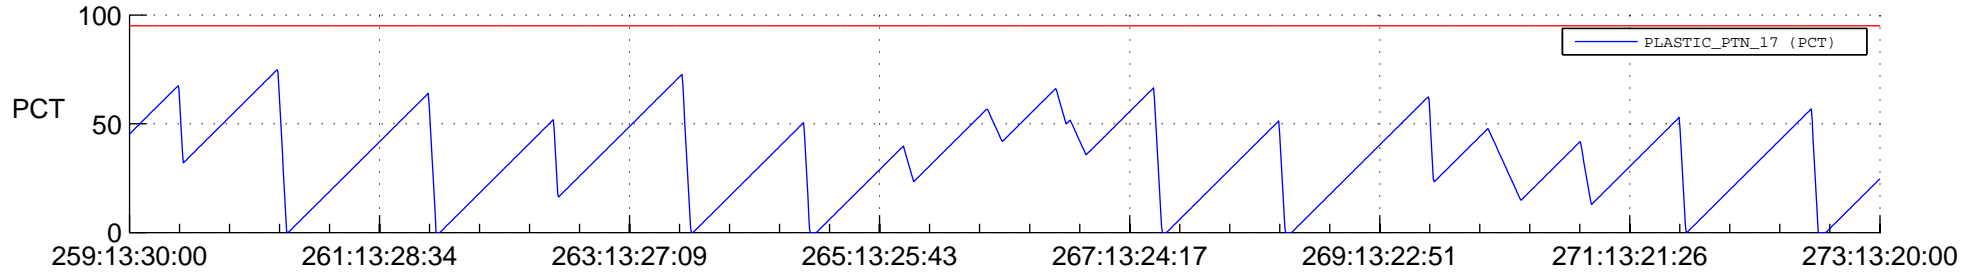

STEREO AHEAD SSR PCT Full Prediction

SWAVES_Percent_Full_Prediction

IMPACT_Percent_Full_Prediction

PLASTIC_Percent_Full_Prediction

Spacecraft_DownLink_Rate

Ground Time (2018:259:13:30:00.000 -2018:273:13:20:00.000)