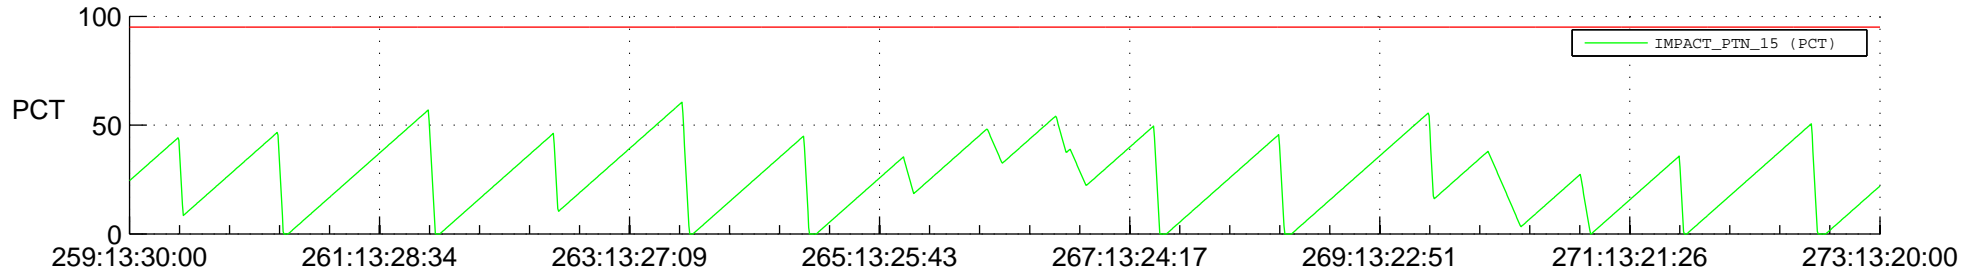

STEREO AHEAD SSR PCT Full Prediction

SWAVES_Percent_Full_Prediction

IMPACT_Percent_Full_Prediction

PLASTIC_Percent_Full_Prediction

Spacecraft_DownLink_Rate

Ground Time (2018:259:13:30:00.000 -2018:273:13:20:00.000)