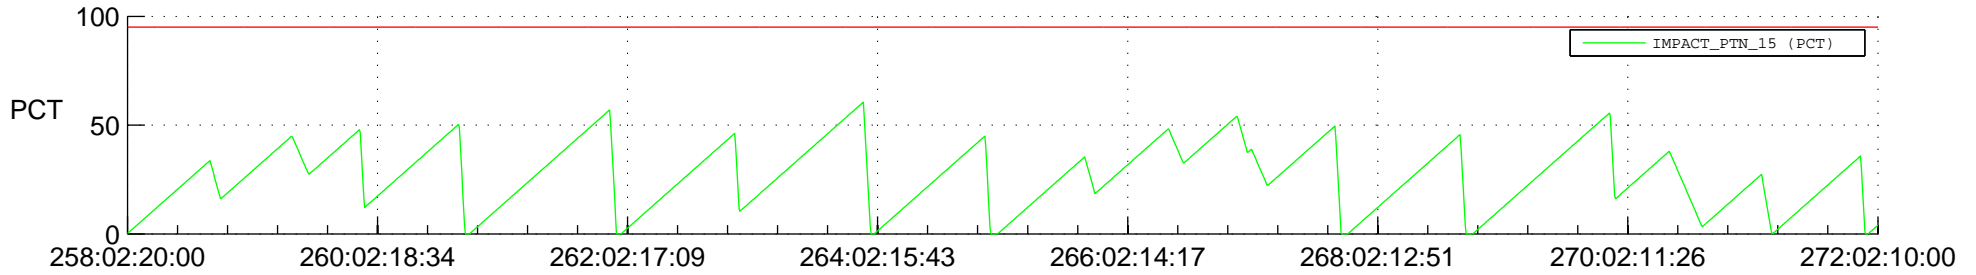

IMPACT_Percent_Full_Prediction