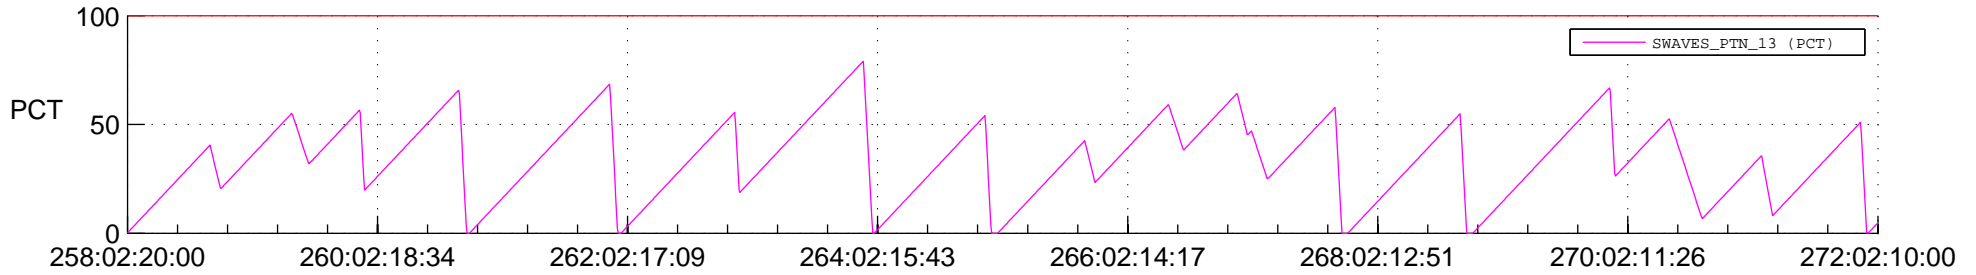

# STEREO AHEAD SSR PCT Full Prediction

## SWAVES\_Percent\_Full\_Prediction

## Spacecraft\_DownLink\_Rate

Ground Time (2018:258:02:20:00.000 -2018:272:02:10:00.000)