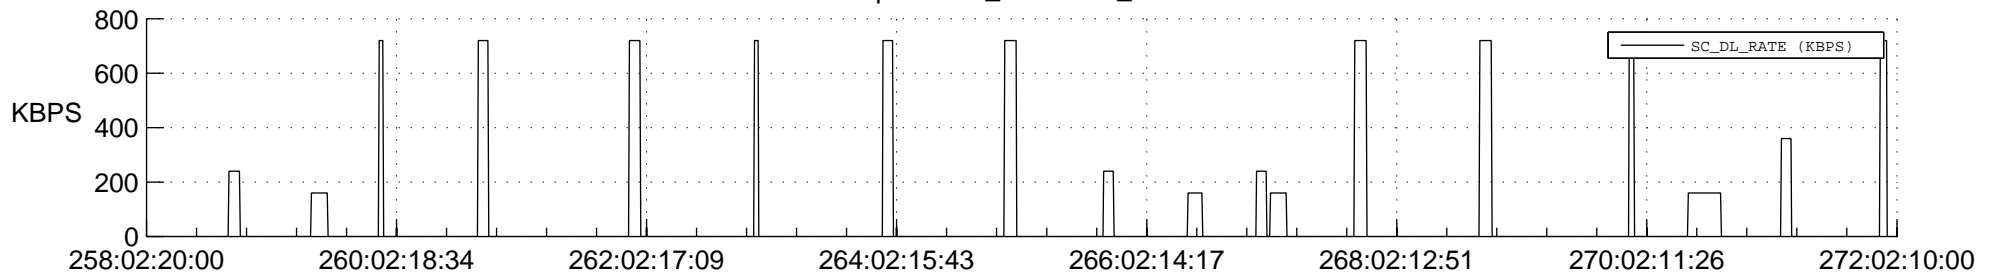

## Spacecraft\_DownLink\_Rate

Ground Time (2018:258:02:20:00.000 -2018:272:02:10:00.000)