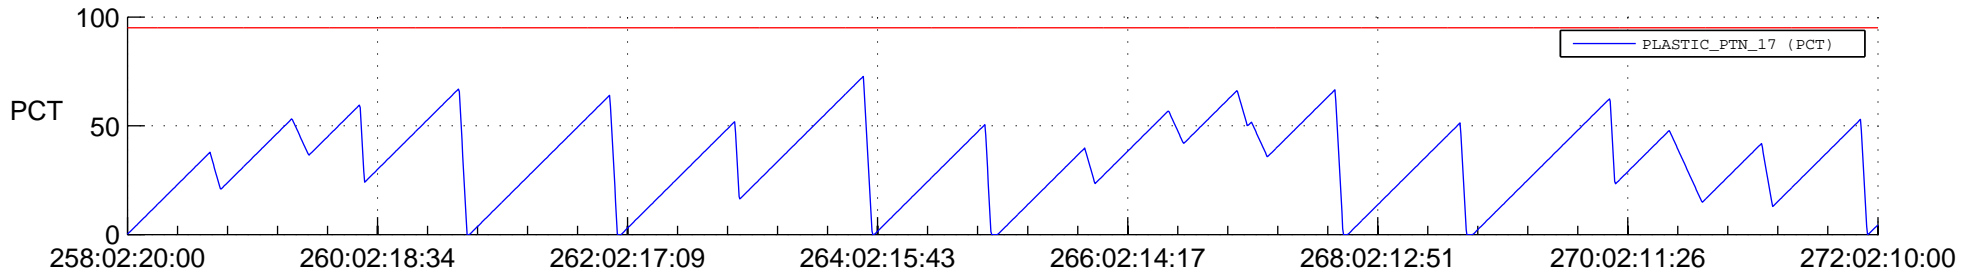

# STEREO AHEAD SSR PCT Full Prediction

## SWAVES\_Percent\_Full\_Prediction

## Spacecraft\_DownLink\_Rate

Ground Time (2018:258:02:20:00.000 -2018:272:02:10:00.000)