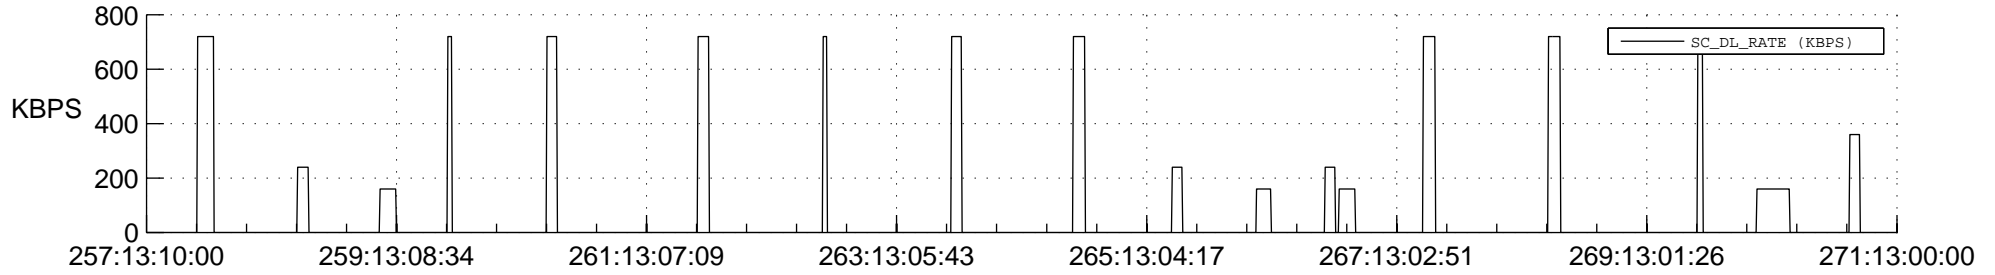

STEREO AHEAD SSR PCT Full Prediction

SWAVES_Percent_Full_Prediction

IMPACT_Percent_Full_Prediction

PLASTIC_Percent_Full_Prediction

Spacecraft_DownLink_Rate

Ground Time (2018:257:13:10:00.000 -2018:271:13:00:00.000)