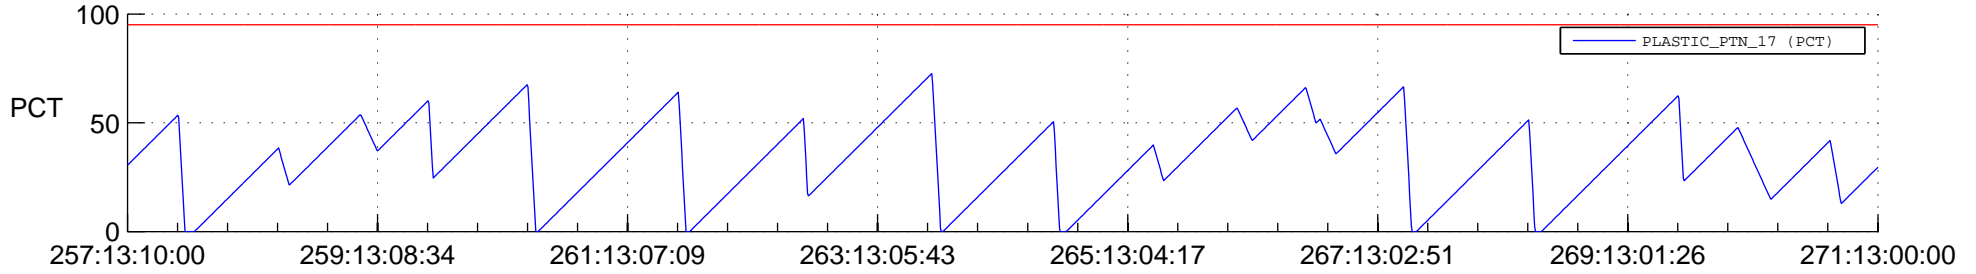

STEREO AHEAD SSR PCT Full Prediction

SWAVES_Percent_Full_Prediction

IMPACT_Percent_Full_Prediction

PLASTIC_Percent_Full_Prediction

Spacecraft_DownLink_Rate

Ground Time (2018:257:13:10:00.000 -2018:271:13:00:00.000)