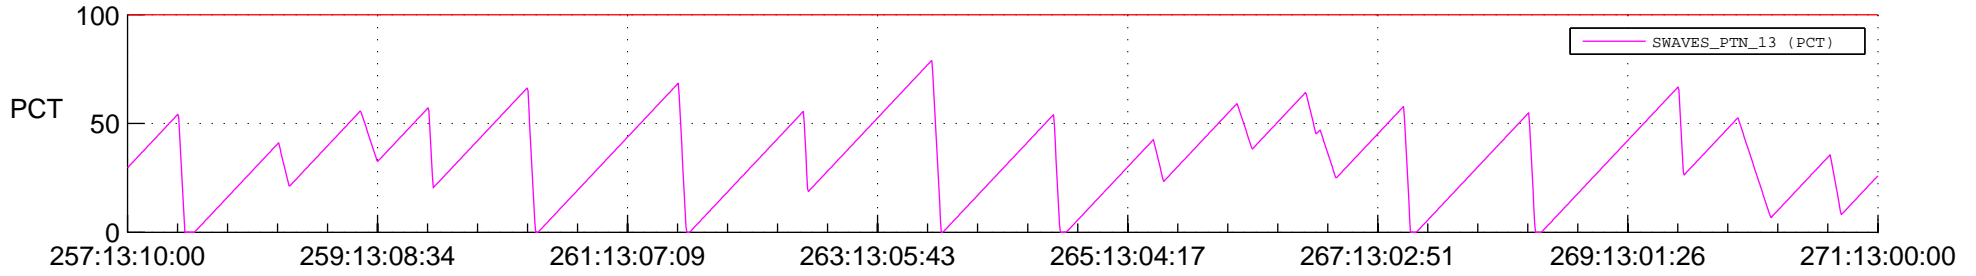

STEREO AHEAD SSR PCT Full Prediction

SWAVES_Percent_Full_Prediction

IMPACT_Percent_Full_Prediction

PLASTIC_Percent_Full_Prediction

Spacecraft_DownLink_Rate

Ground Time (2018:257:13:10:00.000 -2018:271:13:00:00.000)