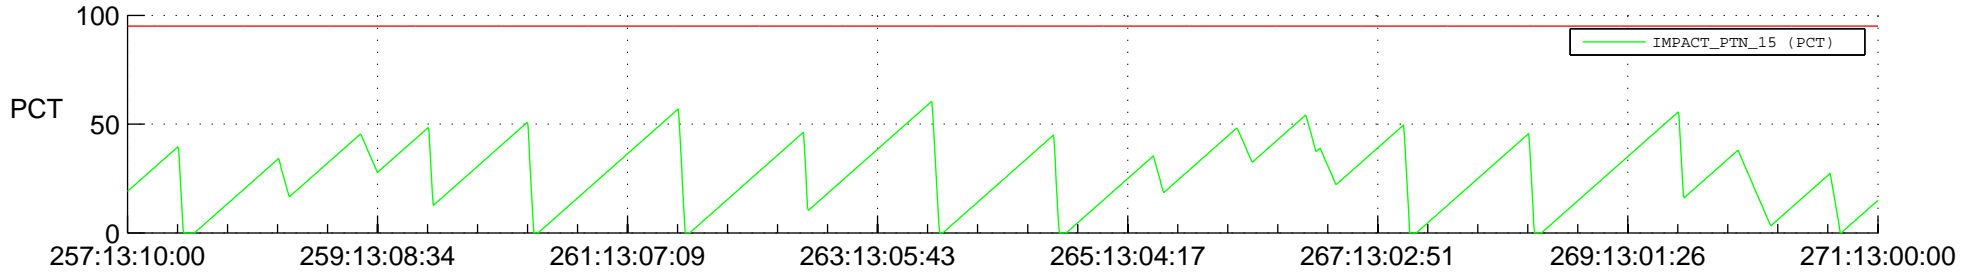

STEREO AHEAD SSR PCT Full Prediction

SWAVES_Percent_Full_Prediction

IMPACT_Percent_Full_Prediction

PLASTIC_Percent_Full_Prediction

Spacecraft_DownLink_Rate

Ground Time (2018:257:13:10:00.000 -2018:271:13:00:00.000)