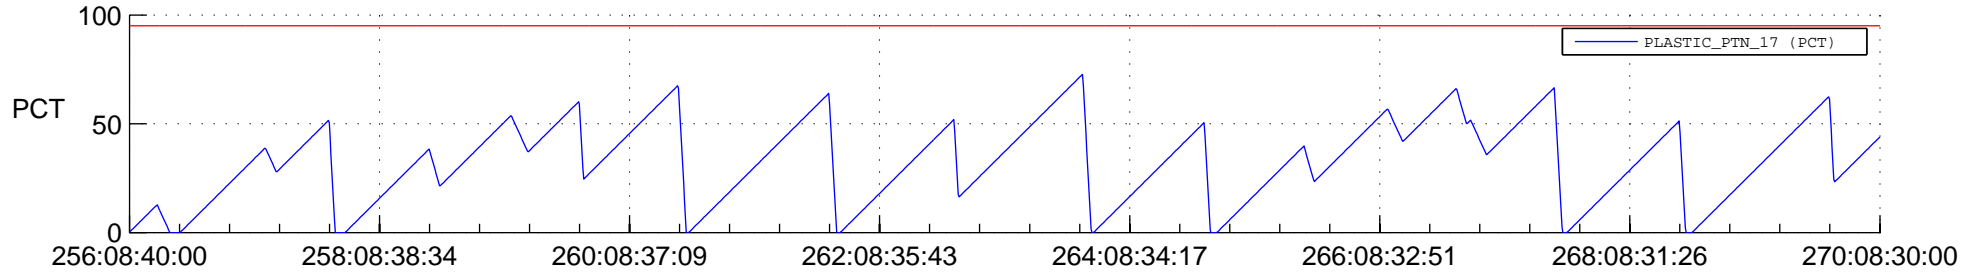

STEREO AHEAD SSR PCT Full Prediction

SWAVES_Percent_Full_Prediction

IMPACT_Percent_Full_Prediction

PLASTIC_Percent_Full_Prediction

Spacecraft_DownLink_Rate