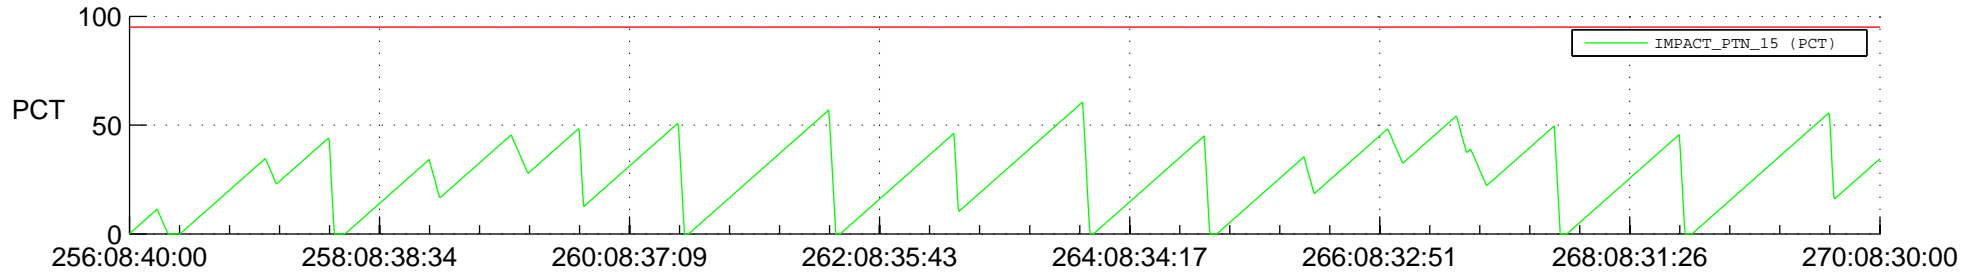

STEREO AHEAD SSR PCT Full Prediction

SWAVES_Percent_Full_Prediction

IMPACT_Percent_Full_Prediction

PLASTIC_Percent_Full_Prediction

Spacecraft_DownLink_Rate