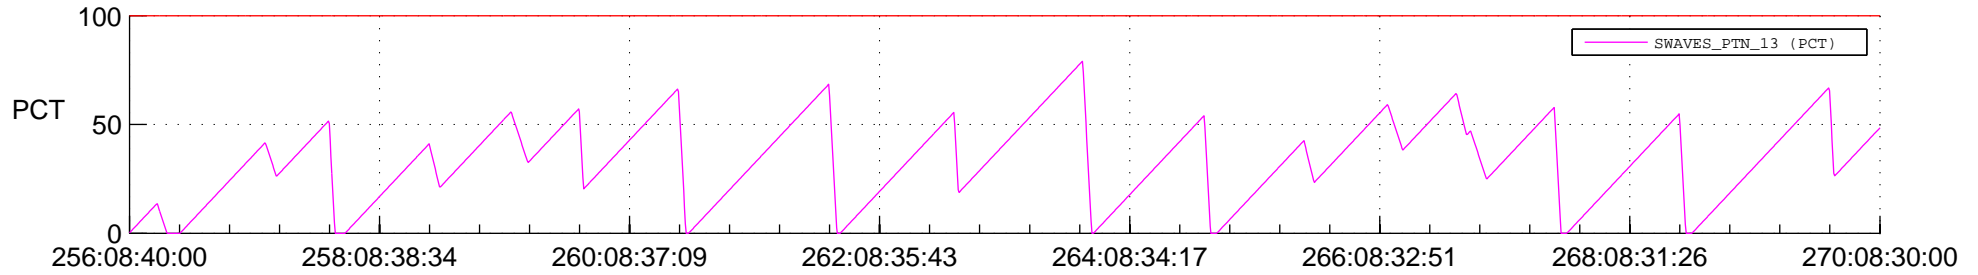

STEREO AHEAD SSR PCT Full Prediction

SWAVES_Percent_Full_Prediction

IMPACT_Percent_Full_Prediction

PLASTIC_Percent_Full_Prediction

Spacecraft_DownLink_Rate