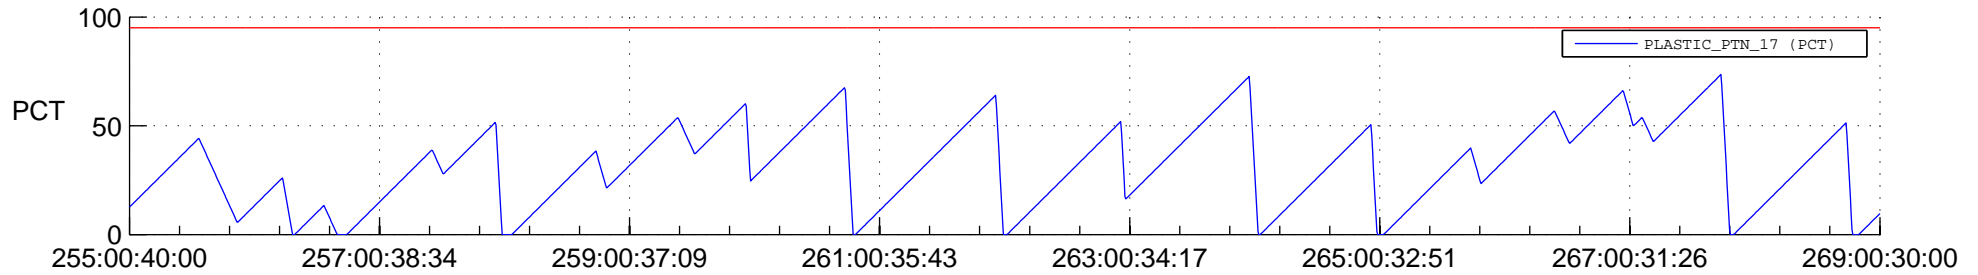

STEREO AHEAD SSR PCT Full Prediction

SWAVES_Percent_Full_Prediction

IMPACT_Percent_Full_Prediction

PLASTIC_Percent_Full_Prediction

Spacecraft_DownLink_Rate

Ground Time (2018:255:00:40:00.000 -2018:269:00:30:00.000)