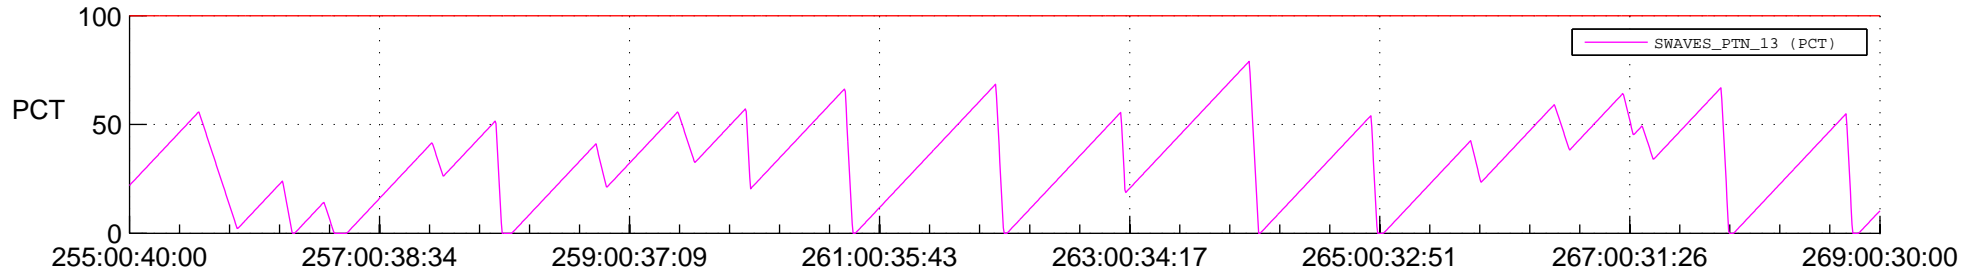

STEREO AHEAD SSR PCT Full Prediction

SWAVES_Percent_Full_Prediction

IMPACT_Percent_Full_Prediction

PLASTIC_Percent_Full_Prediction

Spacecraft_DownLink_Rate

Ground Time (2018:255:00:40:00.000 -2018:269:00:30:00.000)