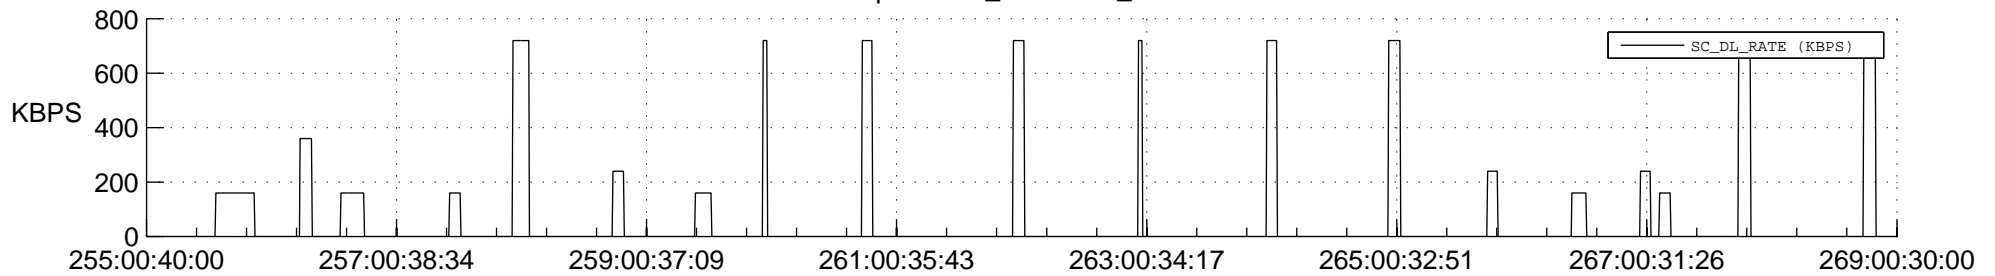

STEREO AHEAD SSR PCT Full Prediction

SWAVES_Percent_Full_Prediction

IMPACT_Percent_Full_Prediction

PLASTIC_Percent_Full_Prediction

Spacecraft_DownLink_Rate

Ground Time (2018:255:00:40:00.000 -2018:269:00:30:00.000)