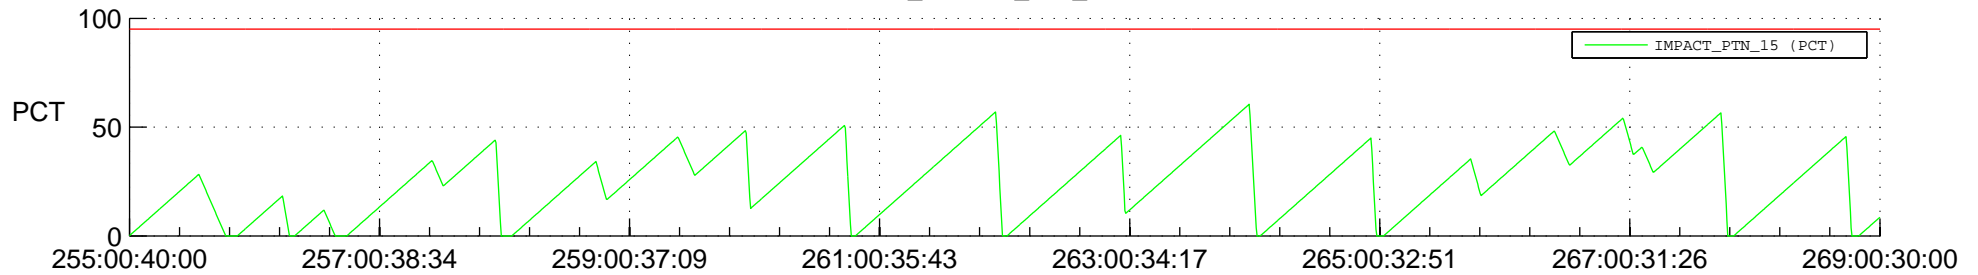

STEREO AHEAD SSR PCT Full Prediction

SWAVES_Percent_Full_Prediction

IMPACT_Percent_Full_Prediction

PLASTIC_Percent_Full_Prediction

Spacecraft_DownLink_Rate

Ground Time (2018:255:00:40:00.000 -2018:269:00:30:00.000)