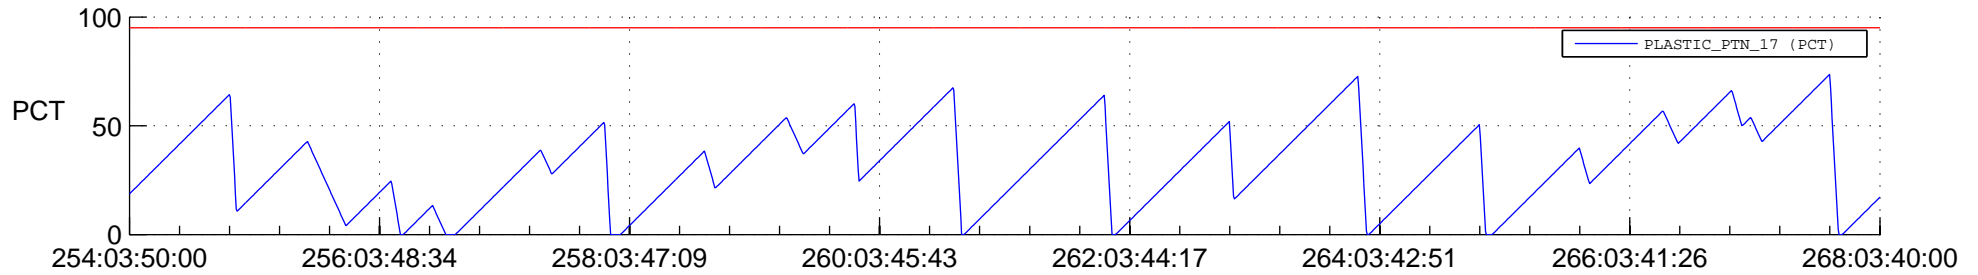

STEREO AHEAD SSR PCT Full Prediction

SWAVES_Percent_Full_Prediction

IMPACT_Percent_Full_Prediction

PLASTIC_Percent_Full_Prediction

Spacecraft_DownLink_Rate