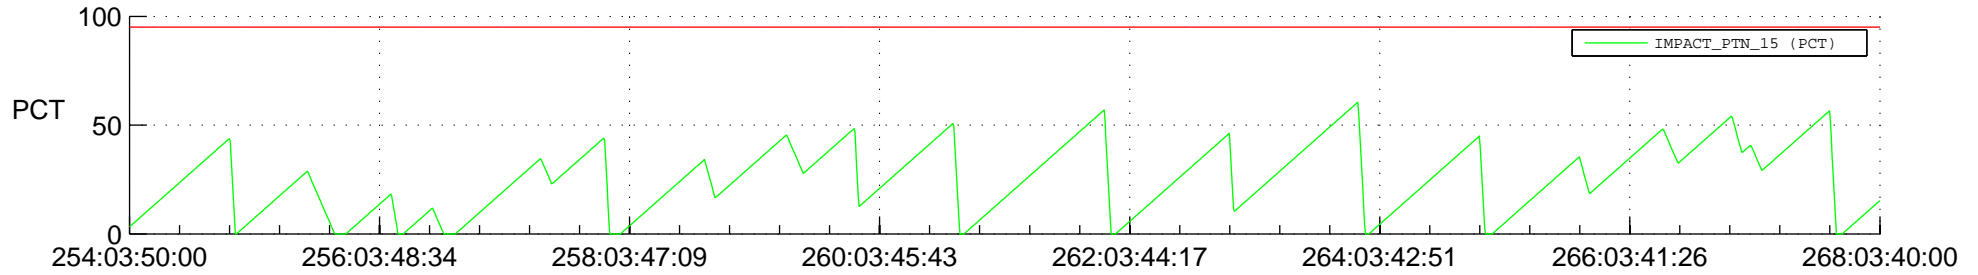

STEREO AHEAD SSR PCT Full Prediction

SWAVES_Percent_Full_Prediction

IMPACT_Percent_Full_Prediction

PLASTIC_Percent_Full_Prediction

Spacecraft_DownLink_Rate