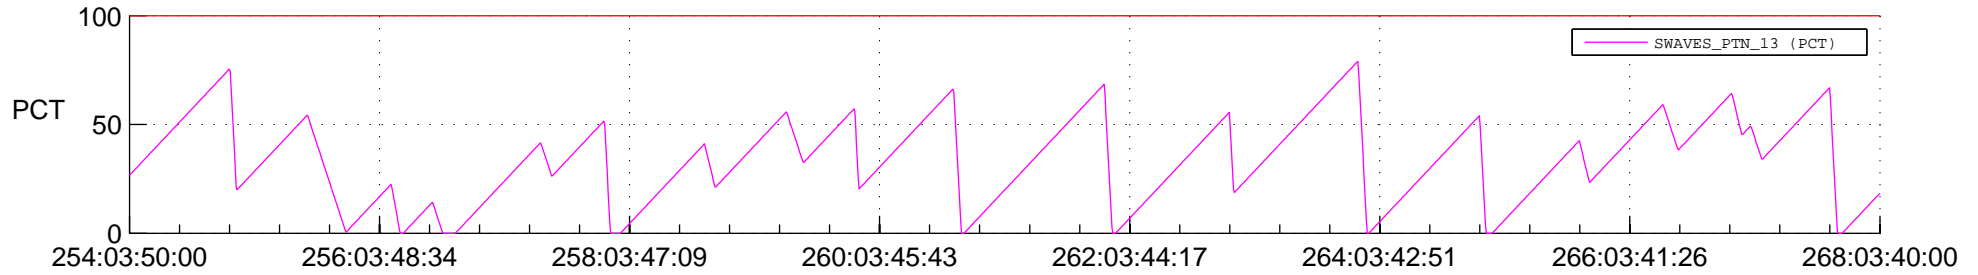

STEREO AHEAD SSR PCT Full Prediction

SWAVES_Percent_Full_Prediction

IMPACT_Percent_Full_Prediction

PLASTIC_Percent_Full_Prediction

Spacecraft_DownLink_Rate