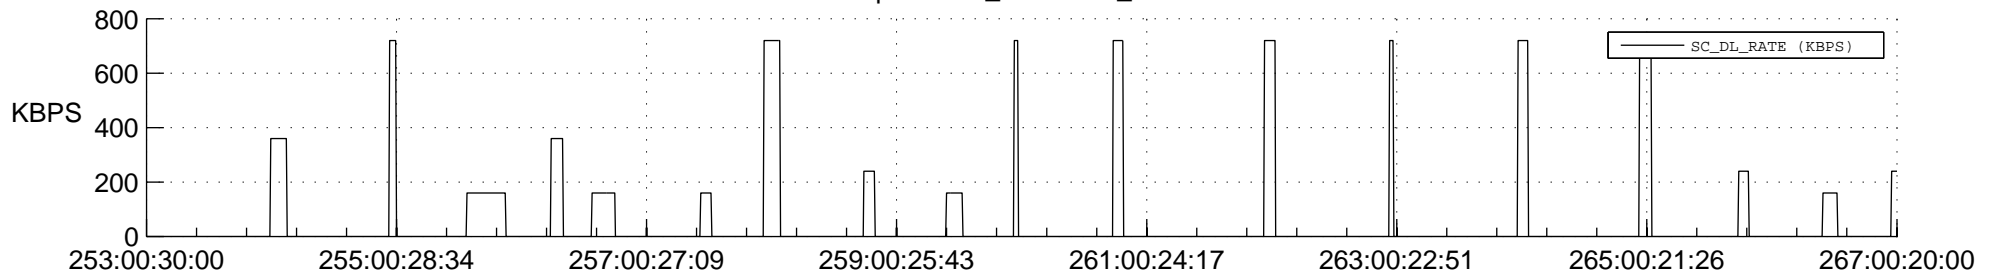

## Spacecraft\_DownLink\_Rate

Ground Time (2018:253:00:30:00.000 -2018:267:00:20:00.000)