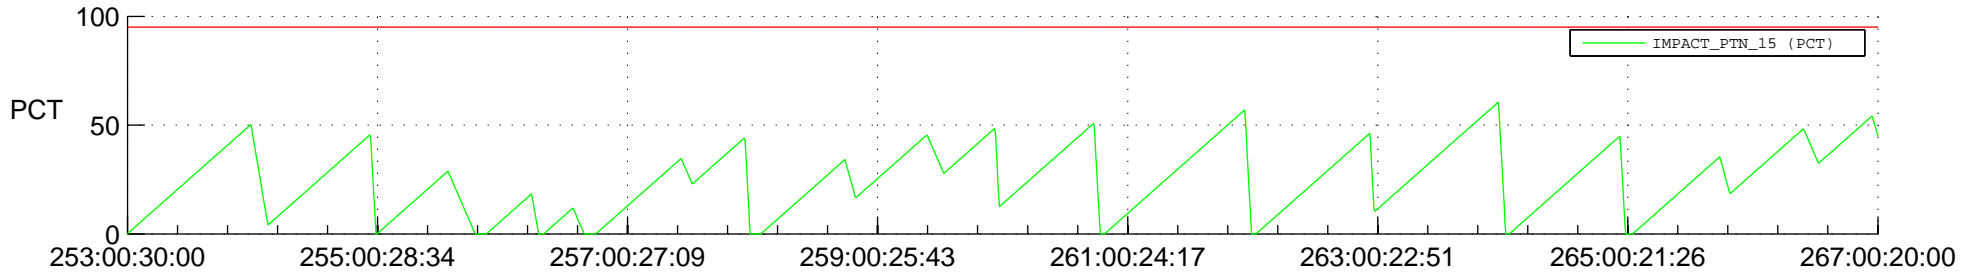

IMPACT_Percent_Full_Prediction