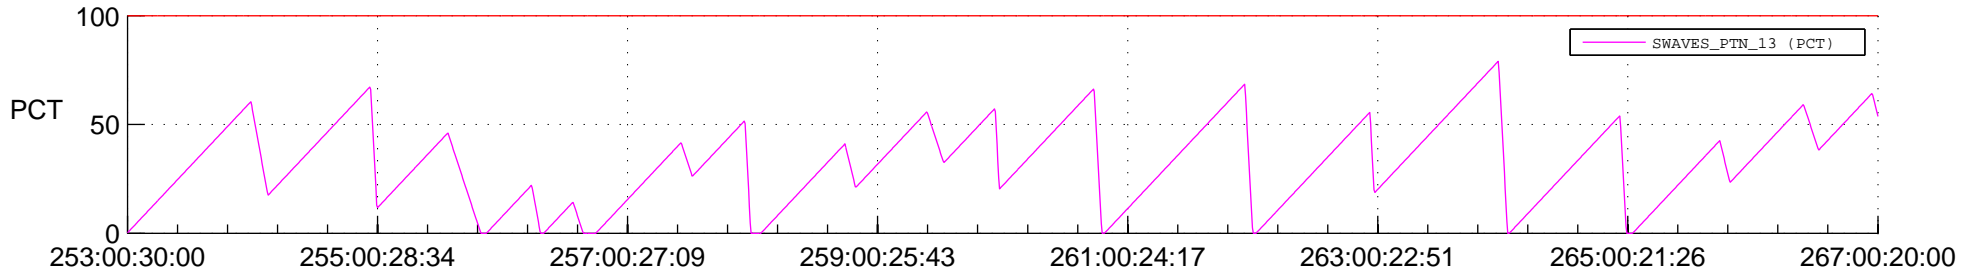

# STEREO AHEAD SSR PCT Full Prediction

## SWAVES\_Percent\_Full\_Prediction

## Spacecraft\_DownLink\_Rate

Ground Time (2018:253:00:30:00.000 -2018:267:00:20:00.000)