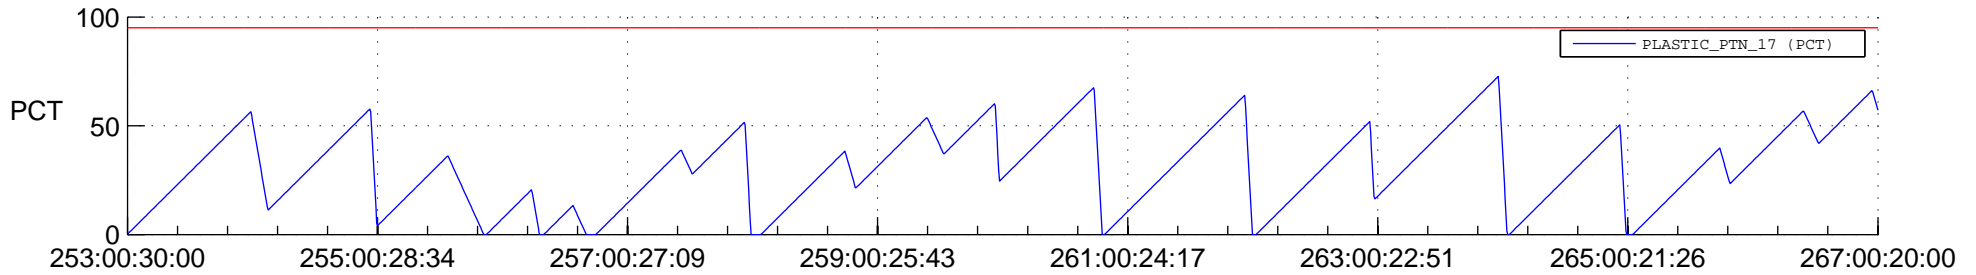

# STEREO AHEAD SSR PCT Full Prediction

## SWAVES\_Percent\_Full\_Prediction

## Spacecraft\_DownLink\_Rate

Ground Time (2018:253:00:30:00.000 -2018:267:00:20:00.000)