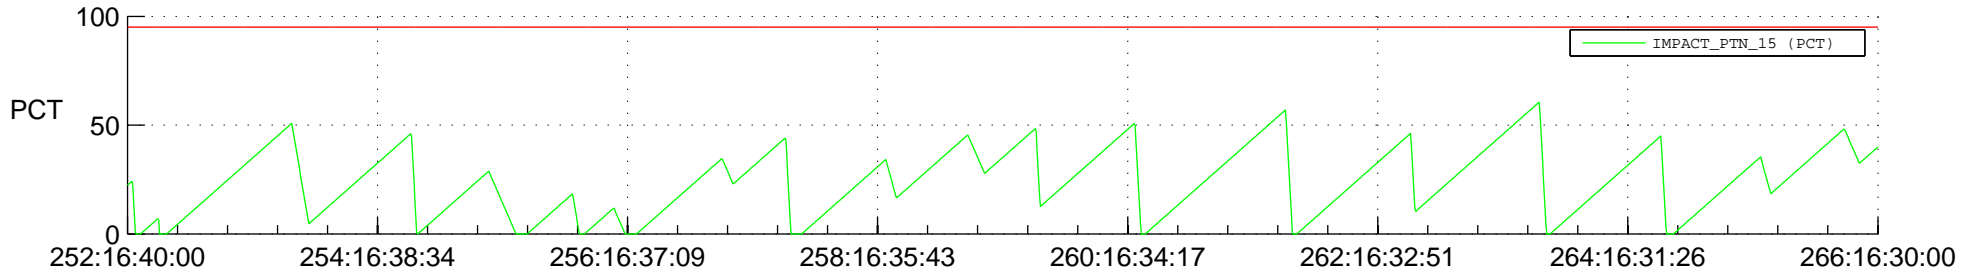

STEREO AHEAD SSR PCT Full Prediction

SWAVES_Percent_Full_Prediction

IMPACT_Percent_Full_Prediction

PLASTIC_Percent_Full_Prediction

Spacecraft_DownLink_Rate

Ground Time (2018:252:16:40:00.000 -2018:266:16:30:00.000)