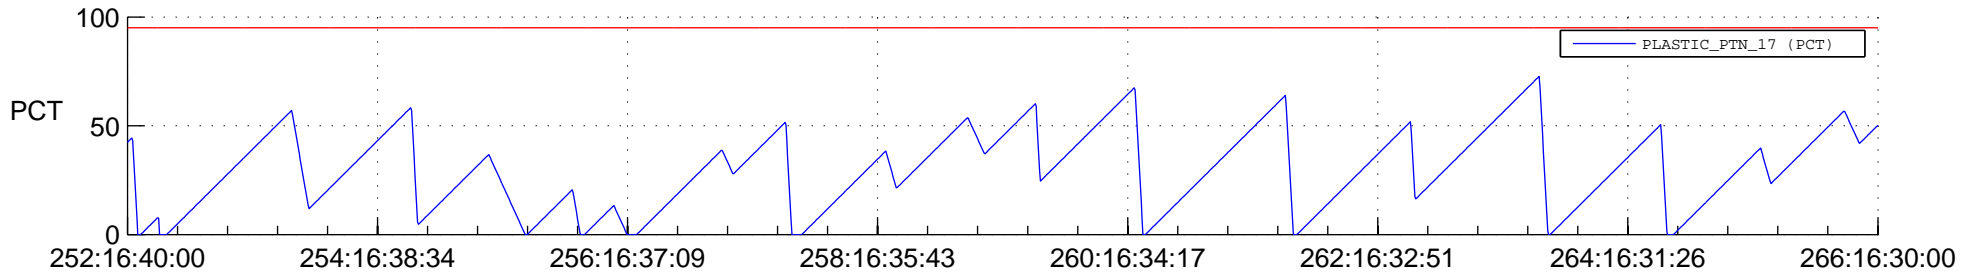

STEREO AHEAD SSR PCT Full Prediction

SWAVES_Percent_Full_Prediction

IMPACT_Percent_Full_Prediction

PLASTIC_Percent_Full_Prediction

Spacecraft_DownLink_Rate

Ground Time (2018:252:16:40:00.000 -2018:266:16:30:00.000)