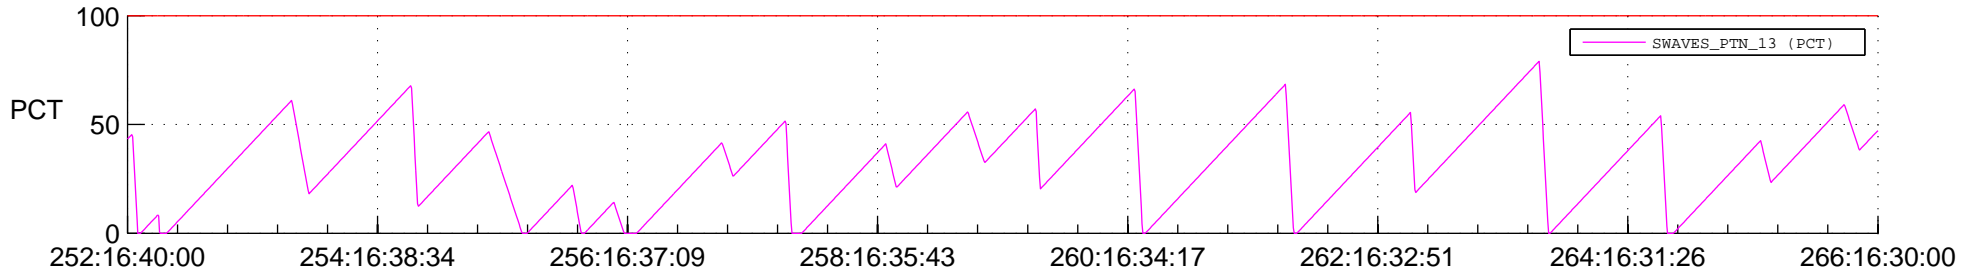

STEREO AHEAD SSR PCT Full Prediction

SWAVES_Percent_Full_Prediction

IMPACT_Percent_Full_Prediction

PLASTIC_Percent_Full_Prediction

Spacecraft_DownLink_Rate

Ground Time (2018:252:16:40:00.000 -2018:266:16:30:00.000)