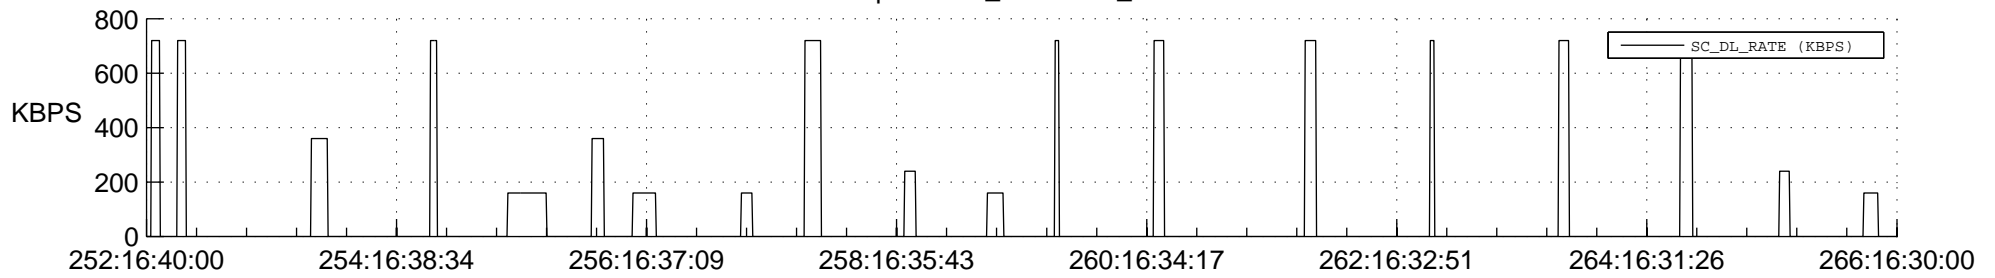

STEREO AHEAD SSR PCT Full Prediction

SWAVES_Percent_Full_Prediction

IMPACT_Percent_Full_Prediction

PLASTIC_Percent_Full_Prediction

Spacecraft_DownLink_Rate

Ground Time (2018:252:16:40:00.000 -2018:266:16:30:00.000)