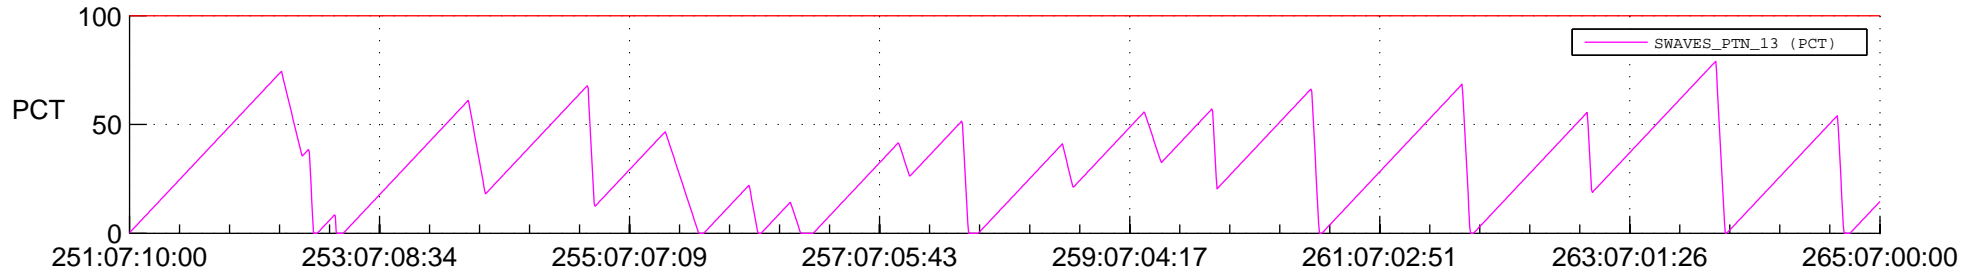

STEREO AHEAD SSR PCT Full Prediction

SWAVES_Percent_Full_Prediction

IMPACT_Percent_Full_Prediction

PLASTIC_Percent_Full_Prediction

Spacecraft_DownLink_Rate

Ground Time (2018:251:07:10:00.000 -2018:265:07:00:00.000)