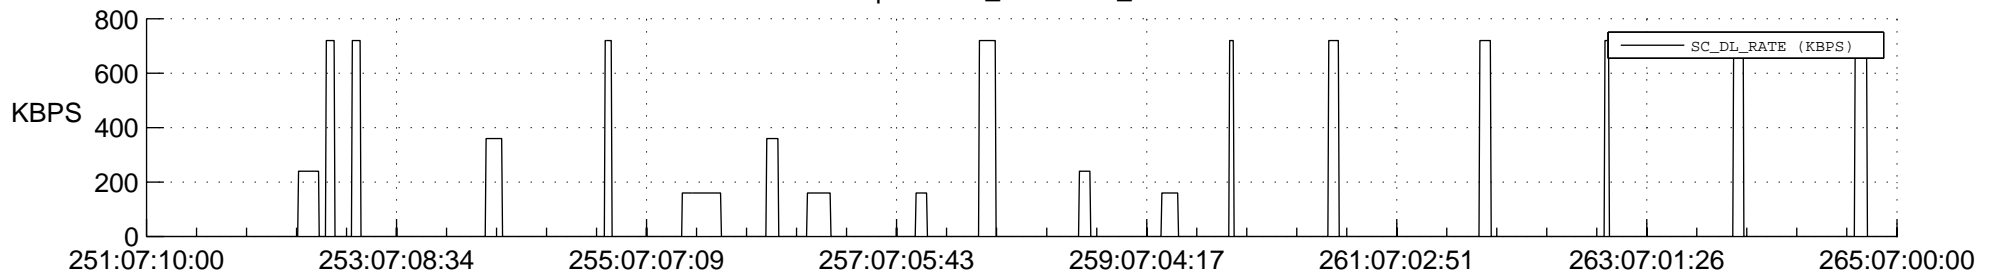

STEREO AHEAD SSR PCT Full Prediction

SWAVES_Percent_Full_Prediction

IMPACT_Percent_Full_Prediction

PLASTIC_Percent_Full_Prediction

Spacecraft_DownLink_Rate

Ground Time (2018:251:07:10:00.000 -2018:265:07:00:00.000)