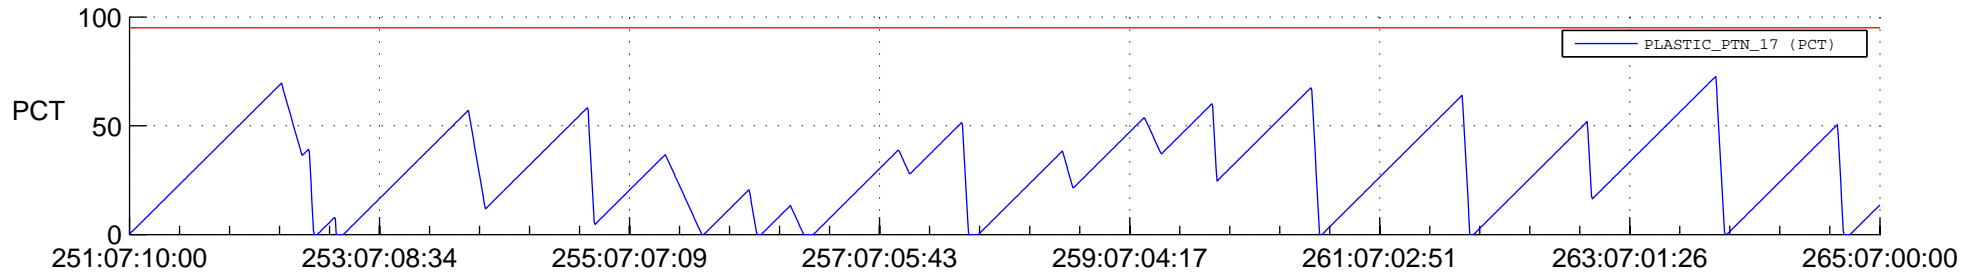

STEREO AHEAD SSR PCT Full Prediction

SWAVES_Percent_Full_Prediction

IMPACT_Percent_Full_Prediction

PLASTIC_Percent_Full_Prediction

Spacecraft_DownLink_Rate

Ground Time (2018:251:07:10:00.000 -2018:265:07:00:00.000)