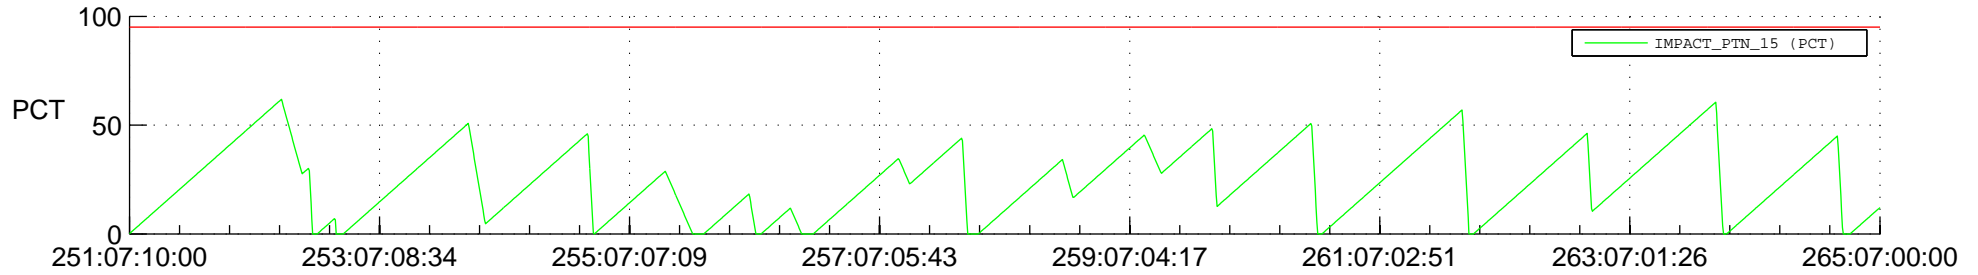

STEREO AHEAD SSR PCT Full Prediction

SWAVES_Percent_Full_Prediction

IMPACT_Percent_Full_Prediction

PLASTIC_Percent_Full_Prediction

Spacecraft_DownLink_Rate

Ground Time (2018:251:07:10:00.000 -2018:265:07:00:00.000)