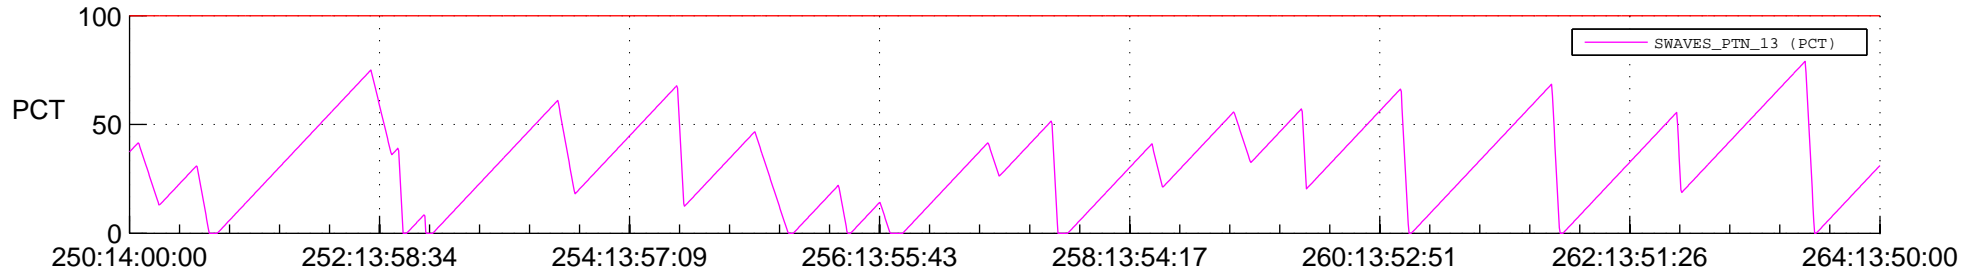

STEREO AHEAD SSR PCT Full Prediction

SWAVES_Percent_Full_Prediction

IMPACT_Percent_Full_Prediction

PLASTIC_Percent_Full_Prediction

Spacecraft_DownLink_Rate

Ground Time (2018:250:14:00:00.000 -2018:264:13:50:00.000)