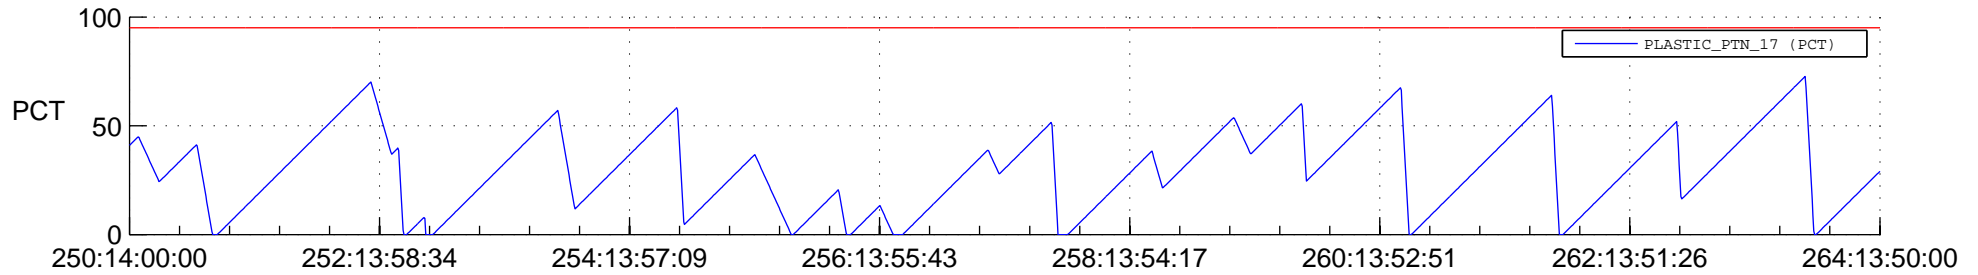

STEREO AHEAD SSR PCT Full Prediction

SWAVES_Percent_Full_Prediction

IMPACT_Percent_Full_Prediction

PLASTIC_Percent_Full_Prediction

Spacecraft_DownLink_Rate

Ground Time (2018:250:14:00:00.000 -2018:264:13:50:00.000)