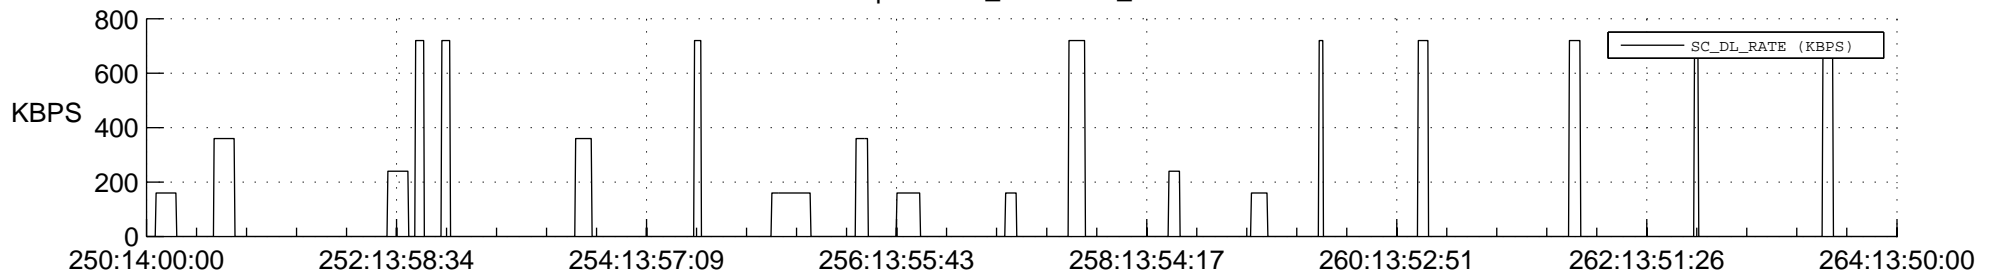

STEREO AHEAD SSR PCT Full Prediction

SWAVES_Percent_Full_Prediction

IMPACT_Percent_Full_Prediction

PLASTIC_Percent_Full_Prediction

Spacecraft_DownLink_Rate

Ground Time (2018:250:14:00:00.000 -2018:264:13:50:00.000)