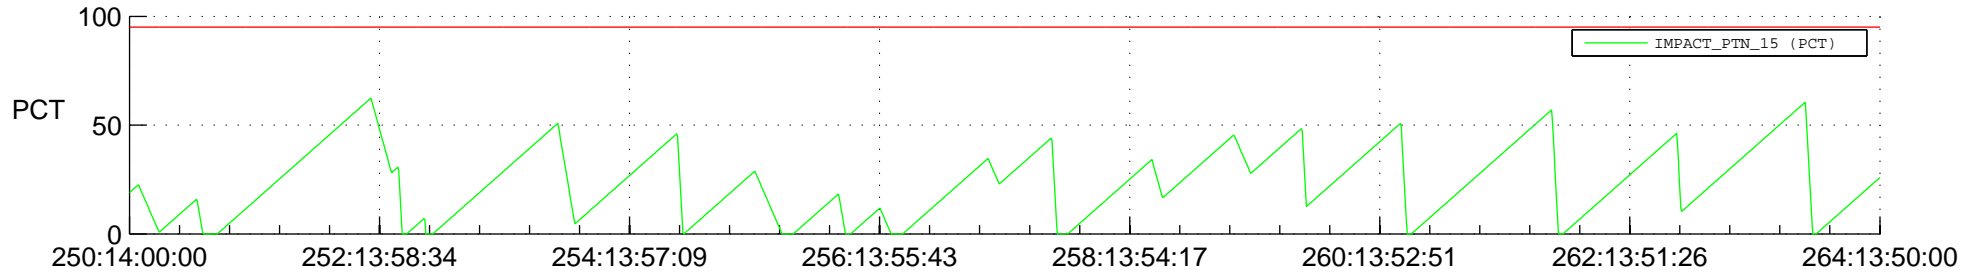

STEREO AHEAD SSR PCT Full Prediction

SWAVES_Percent_Full_Prediction

IMPACT_Percent_Full_Prediction

PLASTIC_Percent_Full_Prediction

Spacecraft_DownLink_Rate

Ground Time (2018:250:14:00:00.000 -2018:264:13:50:00.000)