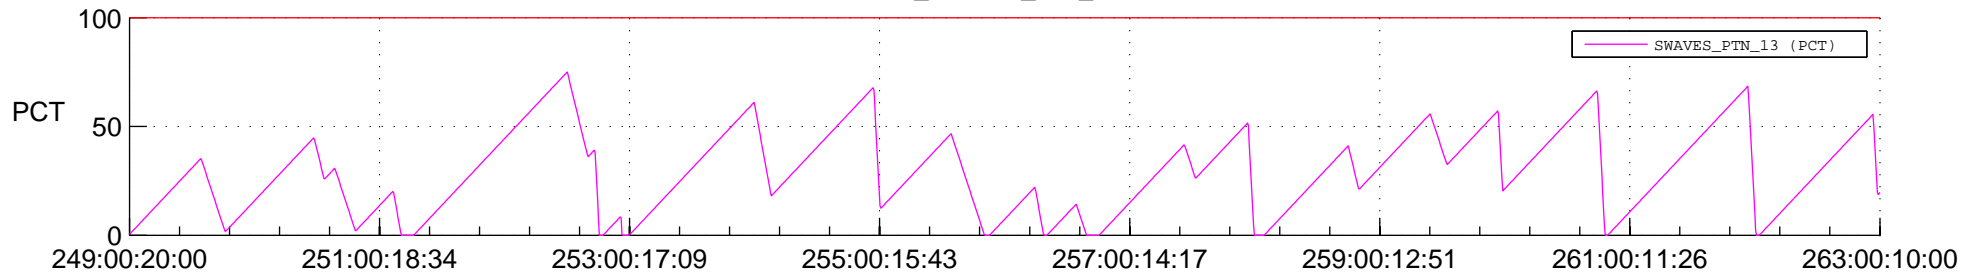

STEREO AHEAD SSR PCT Full Prediction

SWAVES_Percent_Full_Prediction

IMPACT_Percent_Full_Prediction

PLASTIC_Percent_Full_Prediction

Spacecraft_DownLink_Rate

Ground Time (2018:249:00:20:00.000 -2018:263:00:10:00.000)