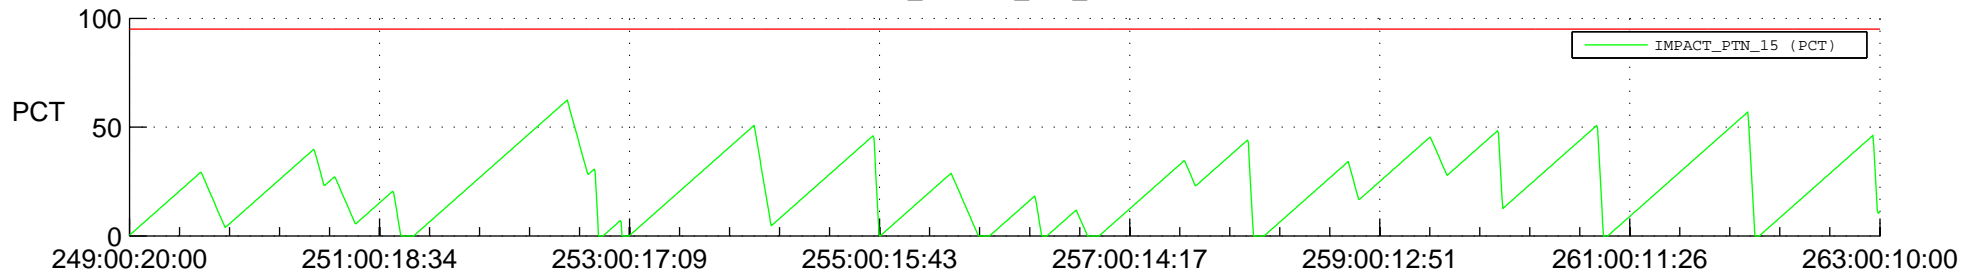

STEREO AHEAD SSR PCT Full Prediction

SWAVES_Percent_Full_Prediction

IMPACT_Percent_Full_Prediction

PLASTIC_Percent_Full_Prediction

Spacecraft_DownLink_Rate

Ground Time (2018:249:00:20:00.000 -2018:263:00:10:00.000)