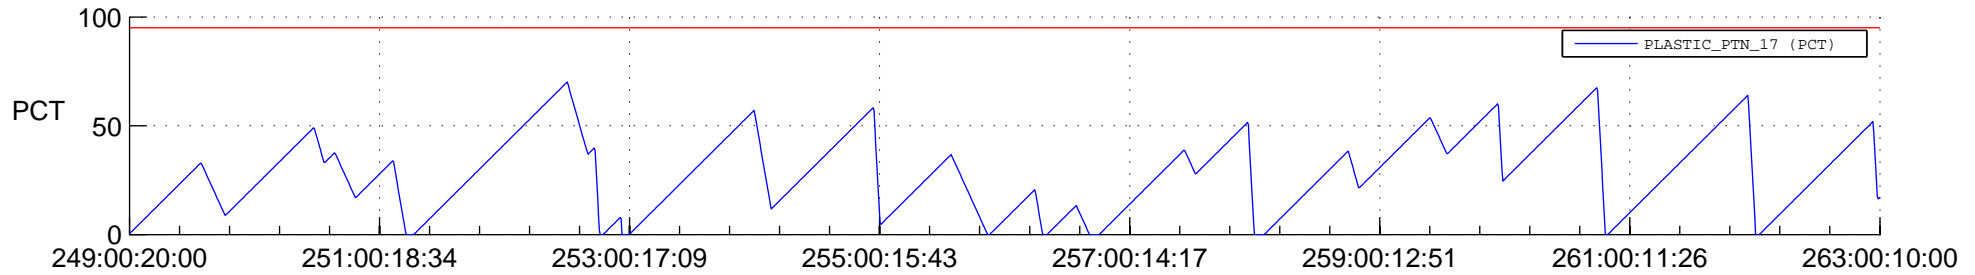

STEREO AHEAD SSR PCT Full Prediction

SWAVES_Percent_Full_Prediction

IMPACT_Percent_Full_Prediction

PLASTIC_Percent_Full_Prediction

Spacecraft_DownLink_Rate

Ground Time (2018:249:00:20:00.000 -2018:263:00:10:00.000)