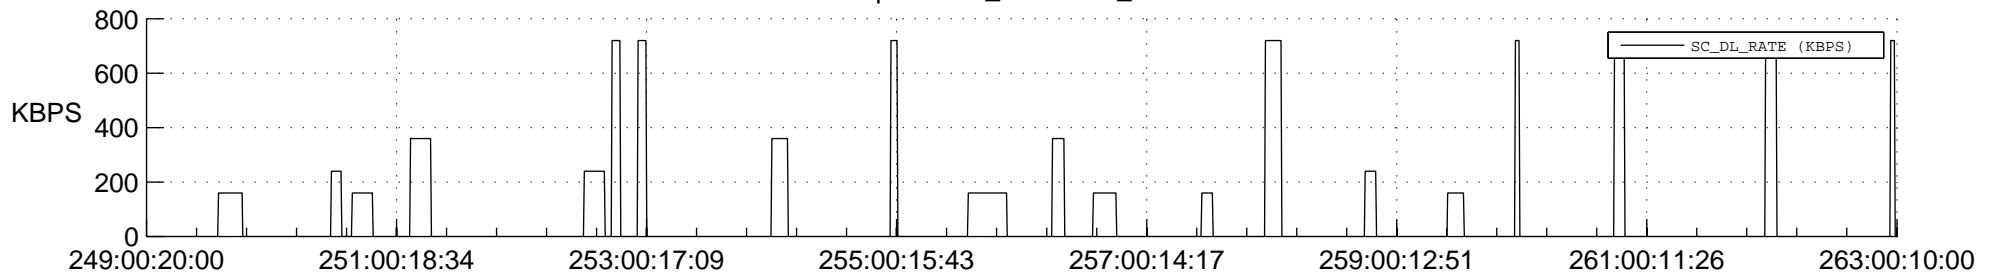

STEREO AHEAD SSR PCT Full Prediction

SWAVES_Percent_Full_Prediction

IMPACT_Percent_Full_Prediction

PLASTIC_Percent_Full_Prediction

Spacecraft_DownLink_Rate

Ground Time (2018:249:00:20:00.000 -2018:263:00:10:00.000)