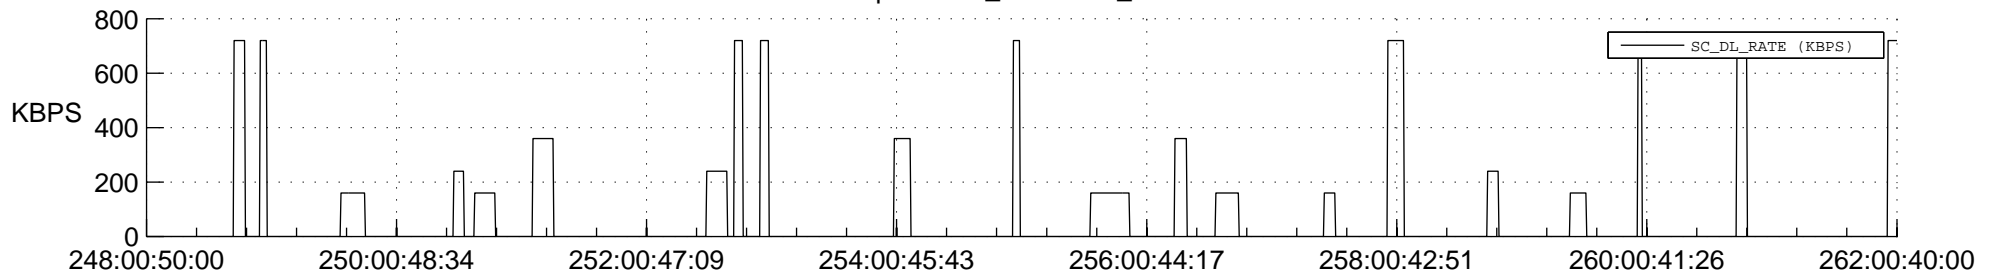

STEREO AHEAD SSR PCT Full Prediction

SWAVES_Percent_Full_Prediction

IMPACT_Percent_Full_Prediction

PLASTIC_Percent_Full_Prediction

Spacecraft_DownLink_Rate

Ground Time (2018:248:00:50:00.000 -2018:262:00:40:00.000)