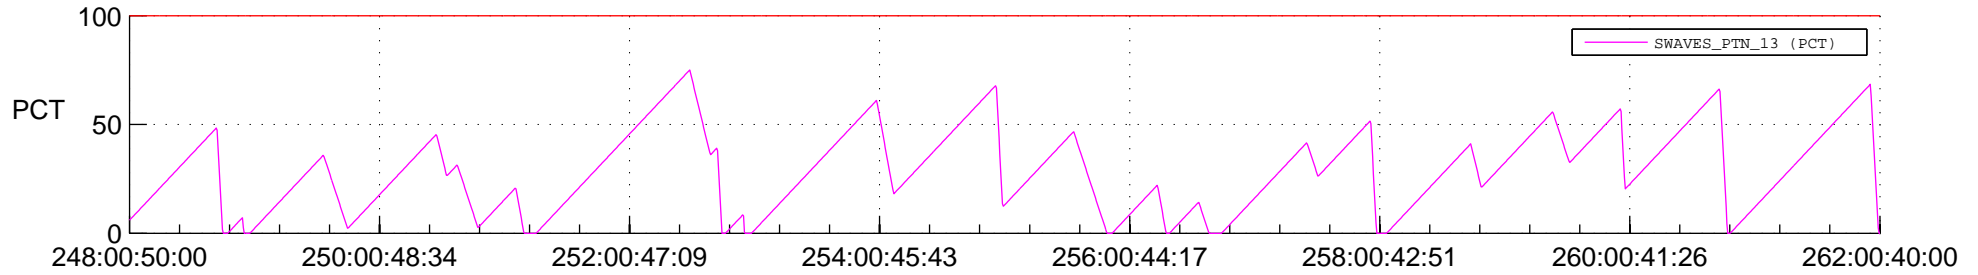

STEREO AHEAD SSR PCT Full Prediction

SWAVES_Percent_Full_Prediction

IMPACT_Percent_Full_Prediction

PLASTIC_Percent_Full_Prediction

Spacecraft_DownLink_Rate

Ground Time (2018:248:00:50:00.000 -2018:262:00:40:00.000)