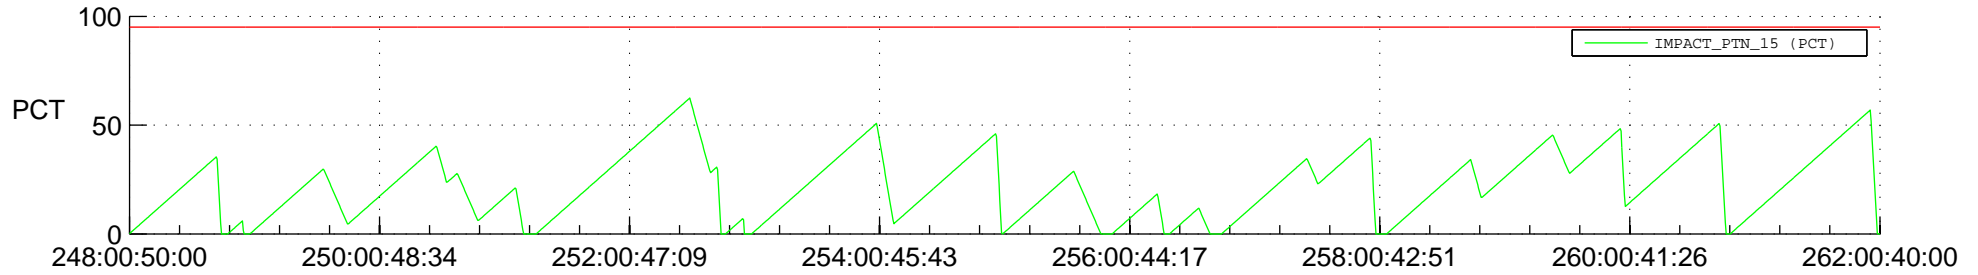

STEREO AHEAD SSR PCT Full Prediction

SWAVES_Percent_Full_Prediction

IMPACT_Percent_Full_Prediction

PLASTIC_Percent_Full_Prediction

Spacecraft_DownLink_Rate

Ground Time (2018:248:00:50:00.000 -2018:262:00:40:00.000)