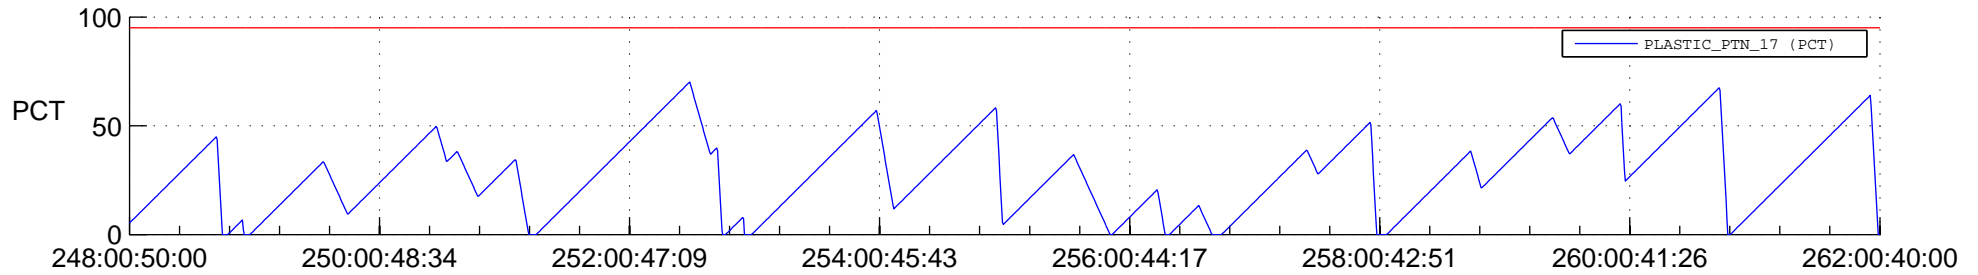

STEREO AHEAD SSR PCT Full Prediction

SWAVES_Percent_Full_Prediction

IMPACT_Percent_Full_Prediction

PLASTIC_Percent_Full_Prediction

Spacecraft_DownLink_Rate

Ground Time (2018:248:00:50:00.000 -2018:262:00:40:00.000)