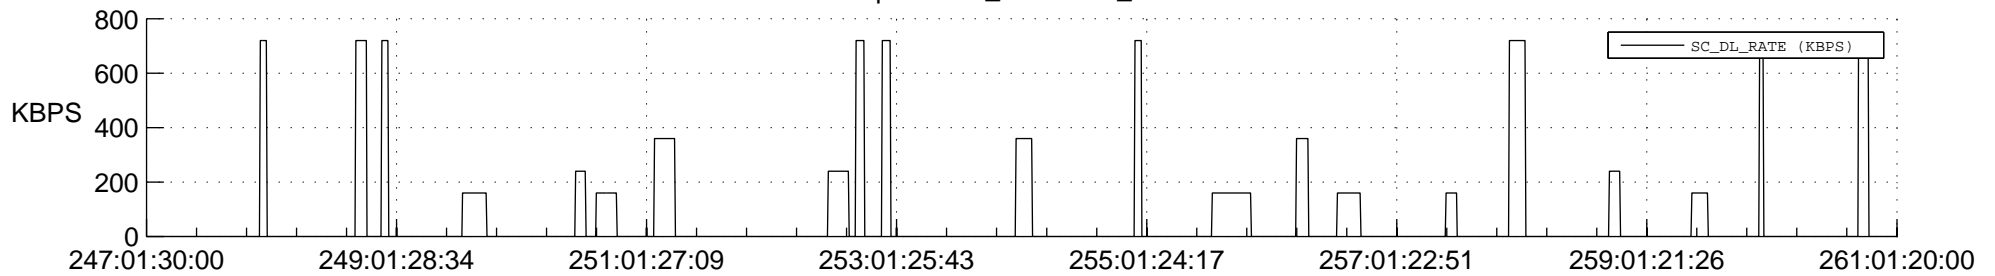

STEREO AHEAD SSR PCT Full Prediction

SWAVES_Percent_Full_Prediction

IMPACT_Percent_Full_Prediction

PLASTIC_Percent_Full_Prediction

Spacecraft_DownLink_Rate

Ground Time (2018:247:01:30:00.000 -2018:261:01:20:00.000)