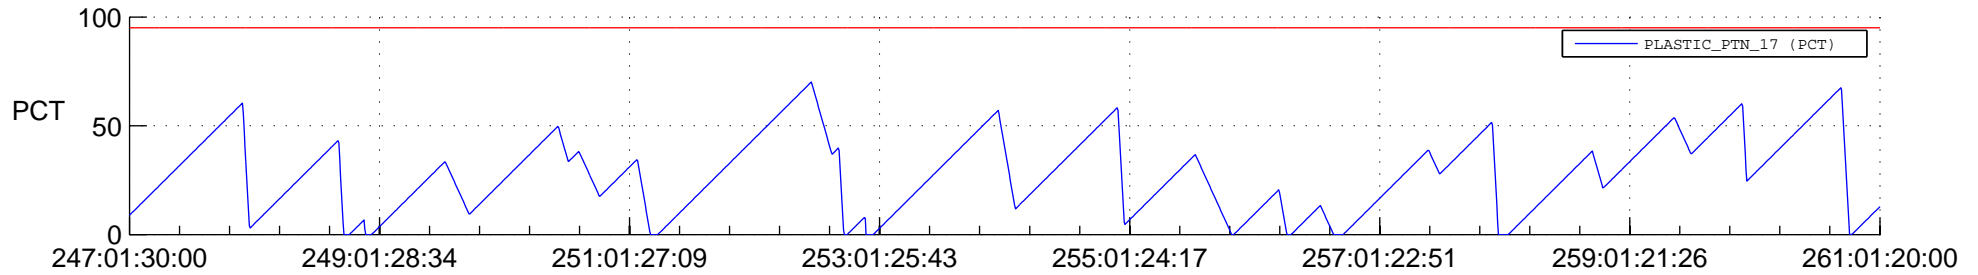

STEREO AHEAD SSR PCT Full Prediction

SWAVES_Percent_Full_Prediction

IMPACT_Percent_Full_Prediction

PLASTIC_Percent_Full_Prediction

Spacecraft_DownLink_Rate

Ground Time (2018:247:01:30:00.000 -2018:261:01:20:00.000)