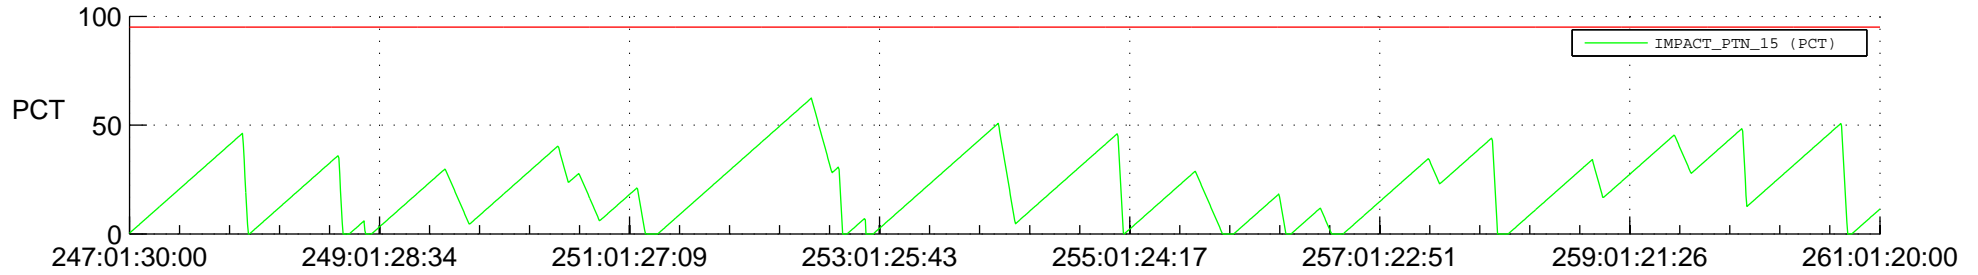

STEREO AHEAD SSR PCT Full Prediction

SWAVES_Percent_Full_Prediction

IMPACT_Percent_Full_Prediction

PLASTIC_Percent_Full_Prediction

Spacecraft_DownLink_Rate

Ground Time (2018:247:01:30:00.000 -2018:261:01:20:00.000)