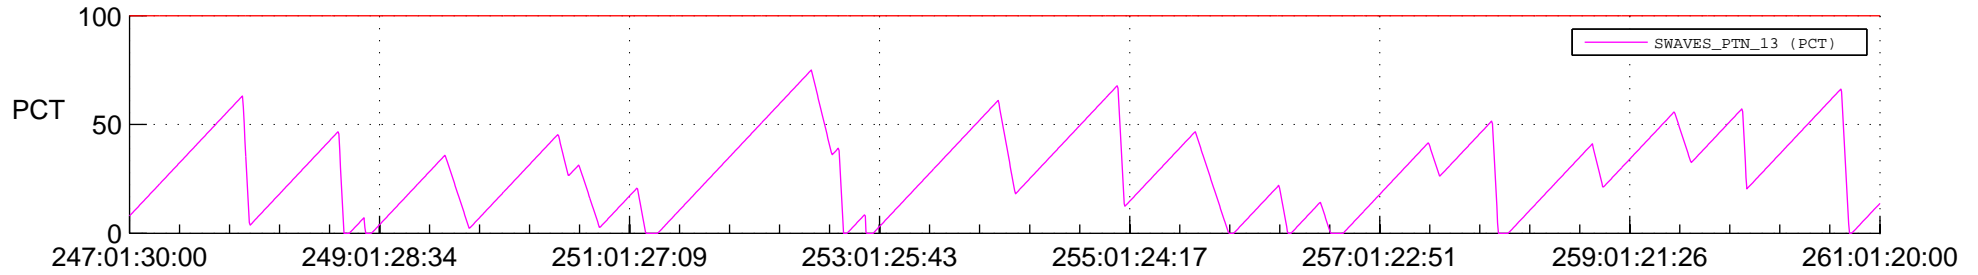

STEREO AHEAD SSR PCT Full Prediction

SWAVES_Percent_Full_Prediction

IMPACT_Percent_Full_Prediction

PLASTIC_Percent_Full_Prediction

Spacecraft_DownLink_Rate

Ground Time (2018:247:01:30:00.000 -2018:261:01:20:00.000)