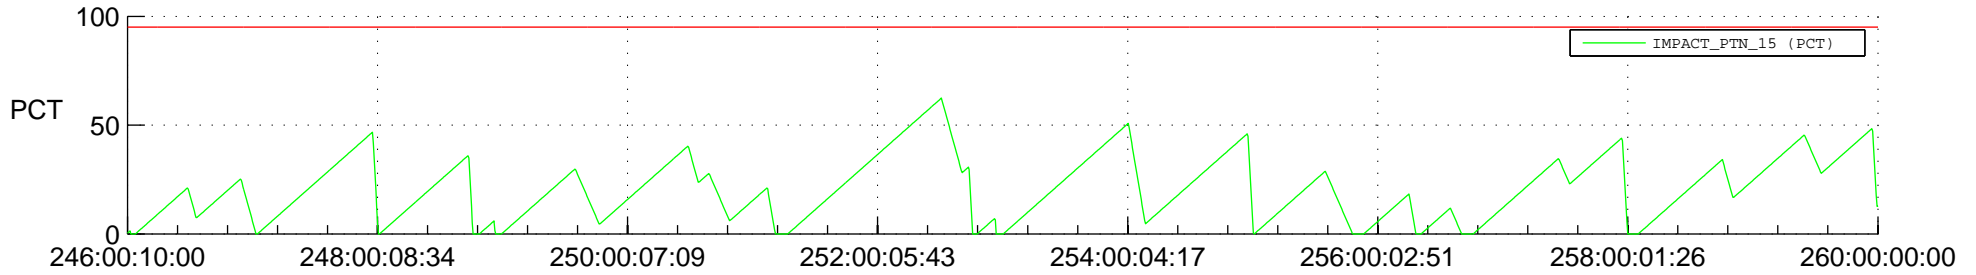

IMPACT_Percent_Full_Prediction