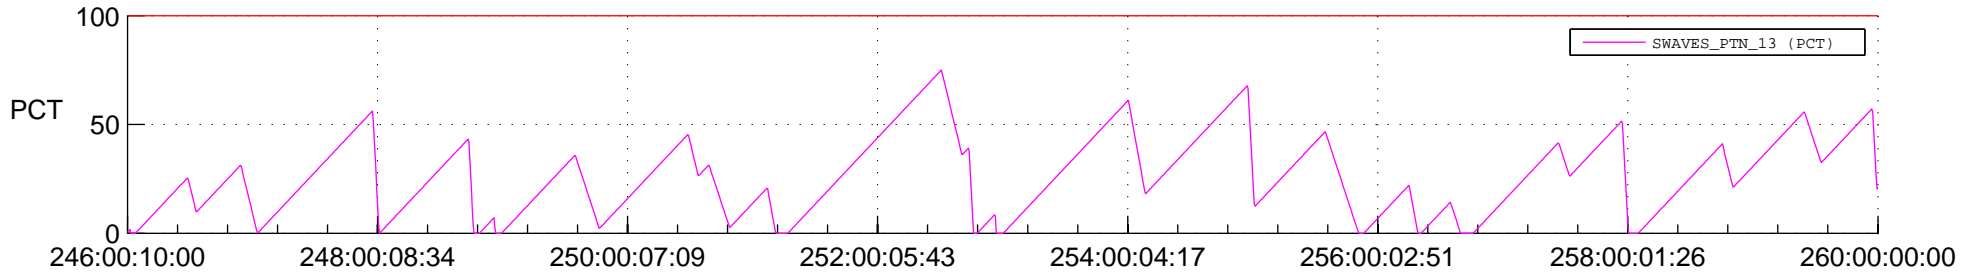

## SWAVES\_Percent\_Full\_Prediction

## Spacecraft\_DownLink\_Rate

Ground Time (2018:246:00:10:00.000 -2018:260:00:00:00.000)