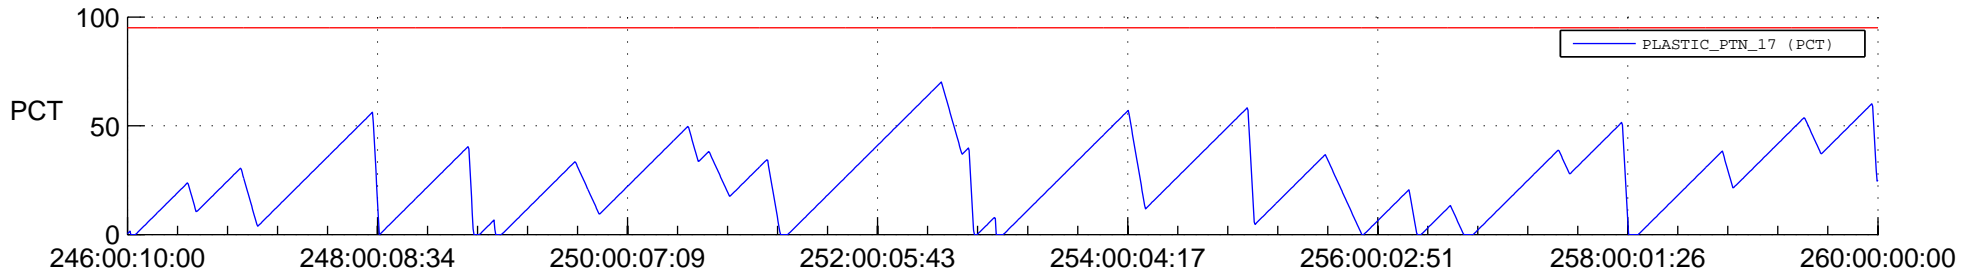

# STEREO AHEAD SSR PCT Full Prediction

## SWAVES\_Percent\_Full\_Prediction

## Spacecraft\_DownLink\_Rate

Ground Time (2018:246:00:10:00.000 -2018:260:00:00:00.000)