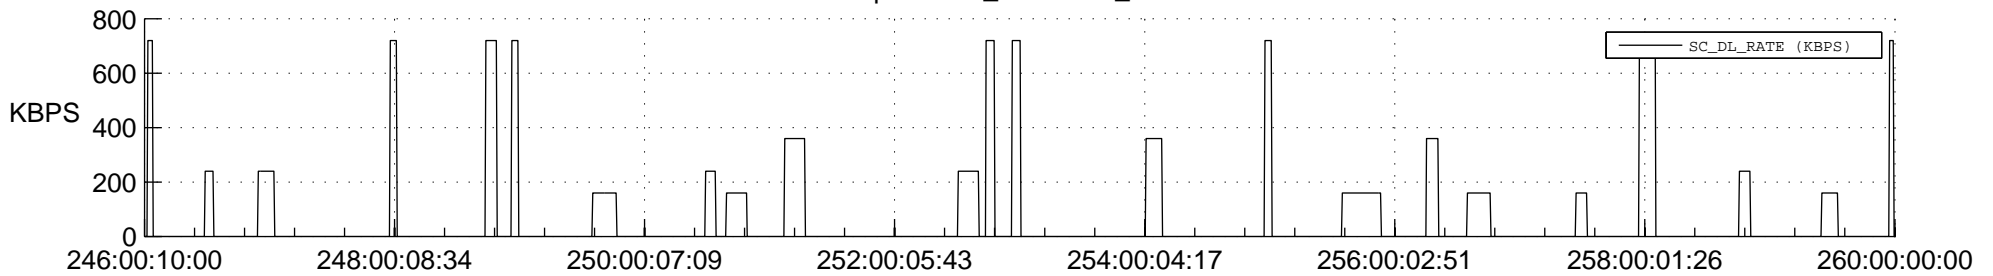

## SWAVES\_Percent\_Full\_Prediction

## Spacecraft\_DownLink\_Rate

Ground Time (2018:246:00:10:00.000 -2018:260:00:00:00.000)