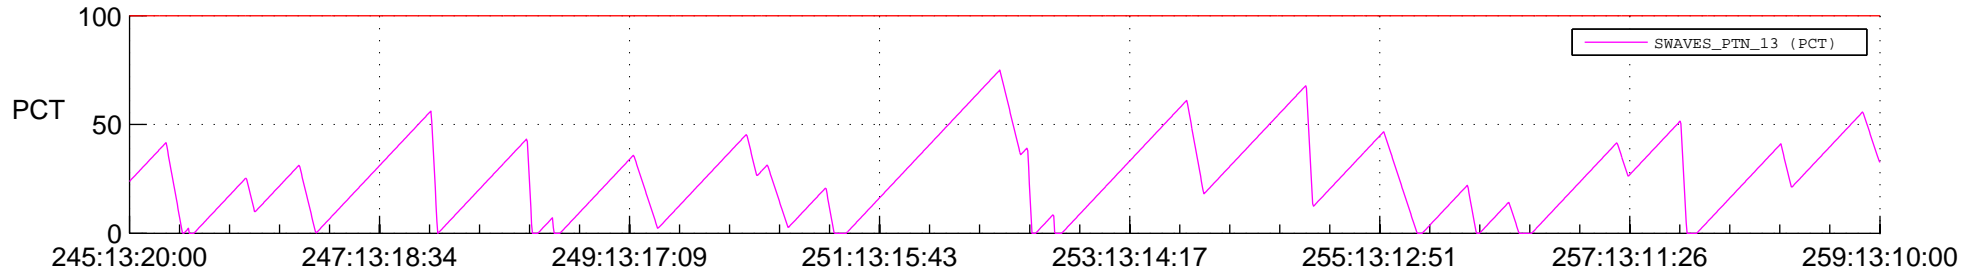

STEREO AHEAD SSR PCT Full Prediction

SWAVES_Percent_Full_Prediction

IMPACT_Percent_Full_Prediction

PLASTIC_Percent_Full_Prediction

Spacecraft_DownLink_Rate

Ground Time (2018:245:13:20:00.000 -2018:259:13:10:00.000)