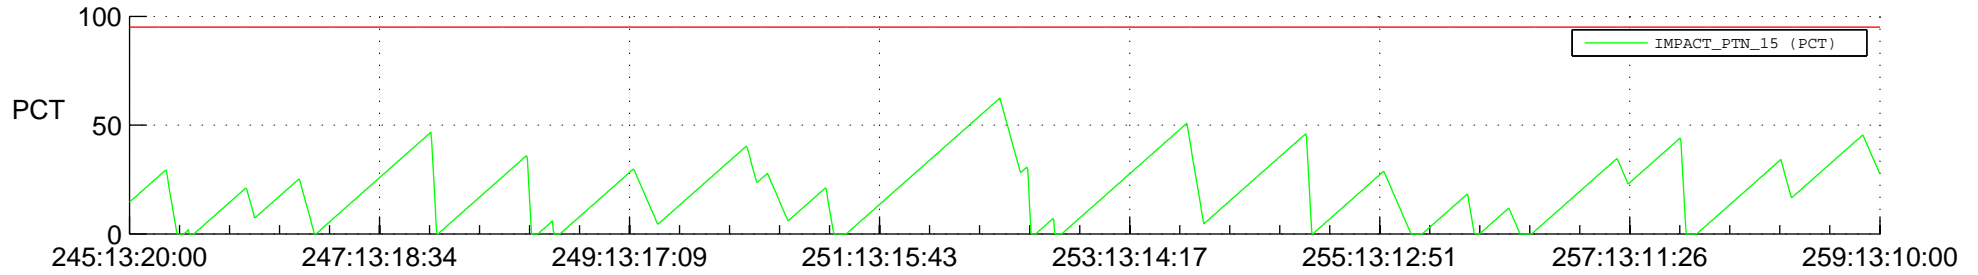

STEREO AHEAD SSR PCT Full Prediction

SWAVES_Percent_Full_Prediction

IMPACT_Percent_Full_Prediction

PLASTIC_Percent_Full_Prediction

Spacecraft_DownLink_Rate

Ground Time (2018:245:13:20:00.000 -2018:259:13:10:00.000)