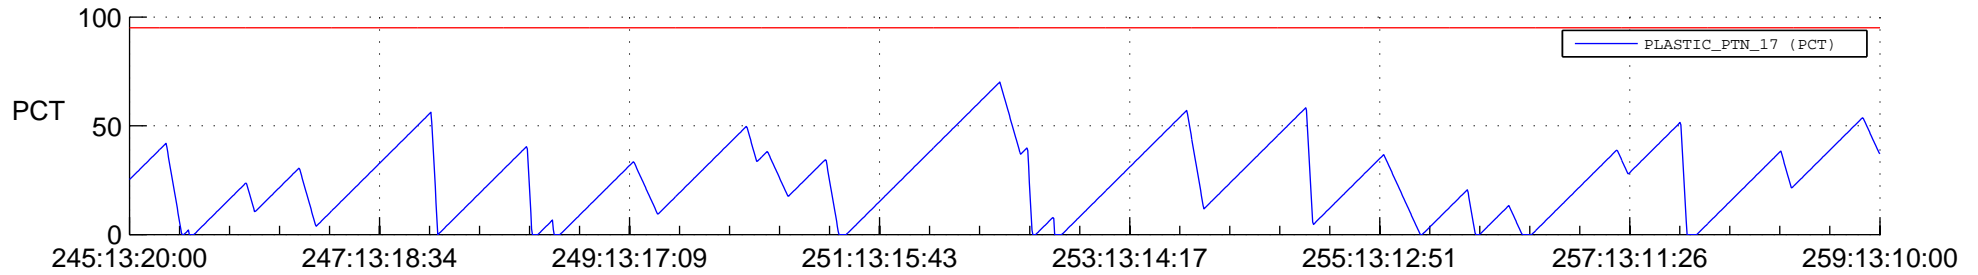

STEREO AHEAD SSR PCT Full Prediction

SWAVES_Percent_Full_Prediction

IMPACT_Percent_Full_Prediction

PLASTIC_Percent_Full_Prediction

Spacecraft_DownLink_Rate

Ground Time (2018:245:13:20:00.000 -2018:259:13:10:00.000)