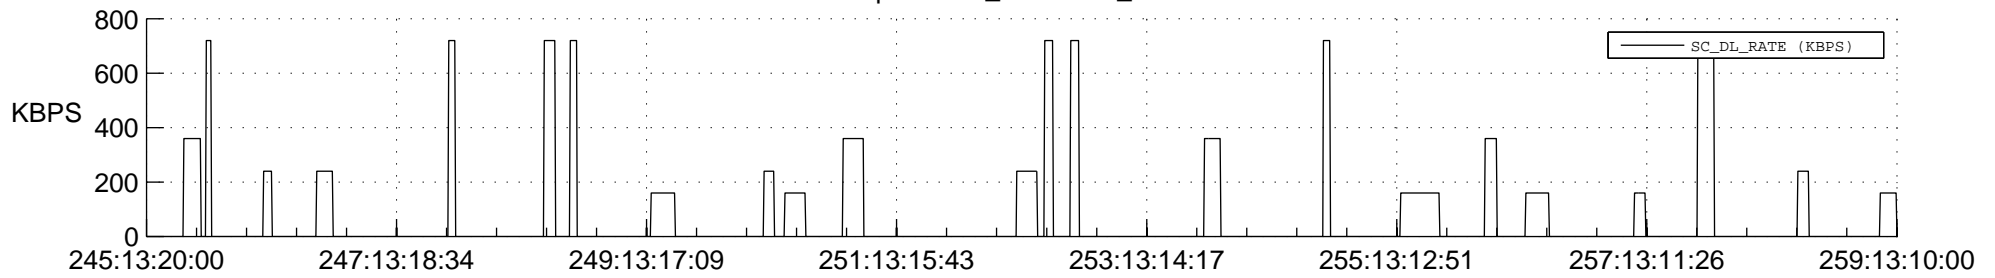

STEREO AHEAD SSR PCT Full Prediction

SWAVES_Percent_Full_Prediction

IMPACT_Percent_Full_Prediction

PLASTIC_Percent_Full_Prediction

Spacecraft_DownLink_Rate

Ground Time (2018:245:13:20:00.000 -2018:259:13:10:00.000)