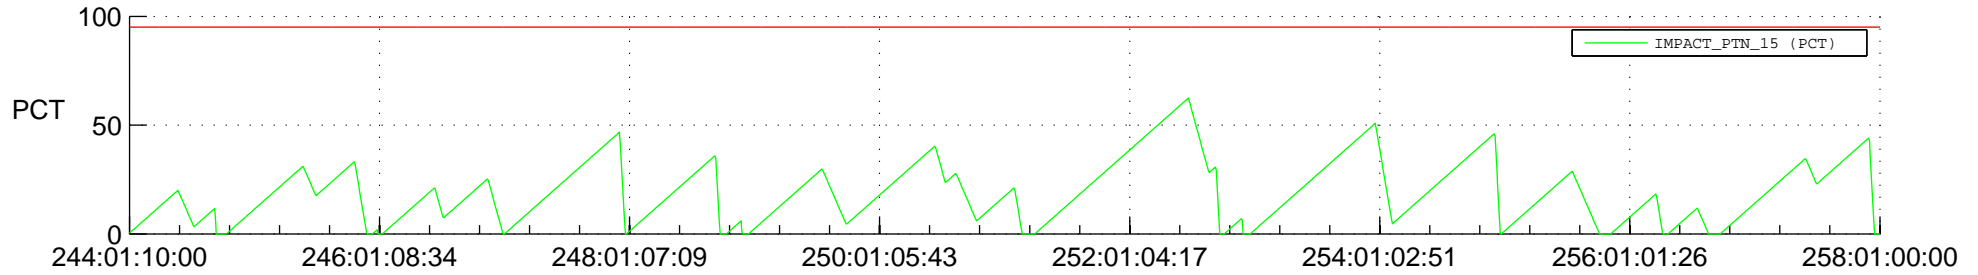

STEREO AHEAD SSR PCT Full Prediction

SWAVES_Percent_Full_Prediction

IMPACT_Percent_Full_Prediction

PLASTIC_Percent_Full_Prediction

Spacecraft_DownLink_Rate

Ground Time (2018:244:01:10:00.000 -2018:258:01:00:00.000)