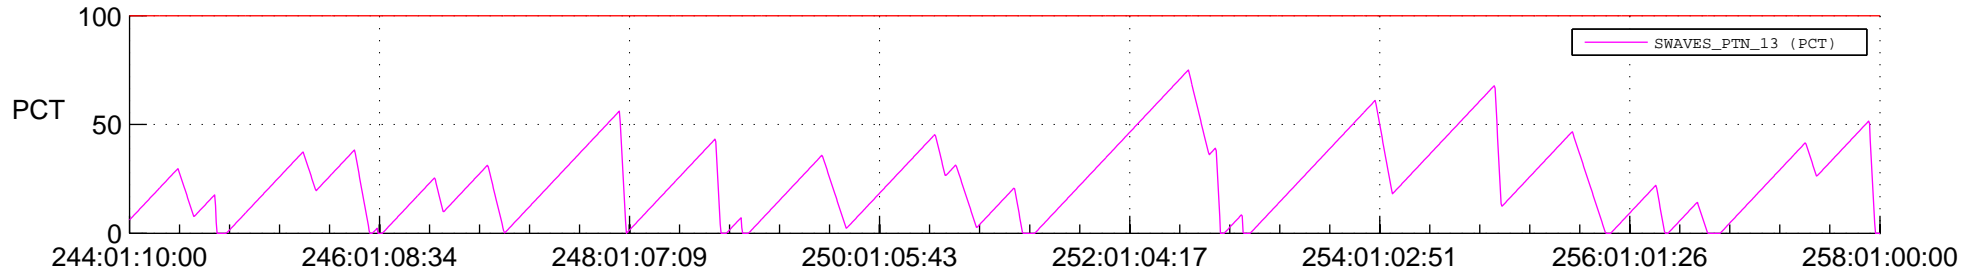

STEREO AHEAD SSR PCT Full Prediction

SWAVES_Percent_Full_Prediction

IMPACT_Percent_Full_Prediction

PLASTIC_Percent_Full_Prediction

Spacecraft_DownLink_Rate

Ground Time (2018:244:01:10:00.000 -2018:258:01:00:00.000)