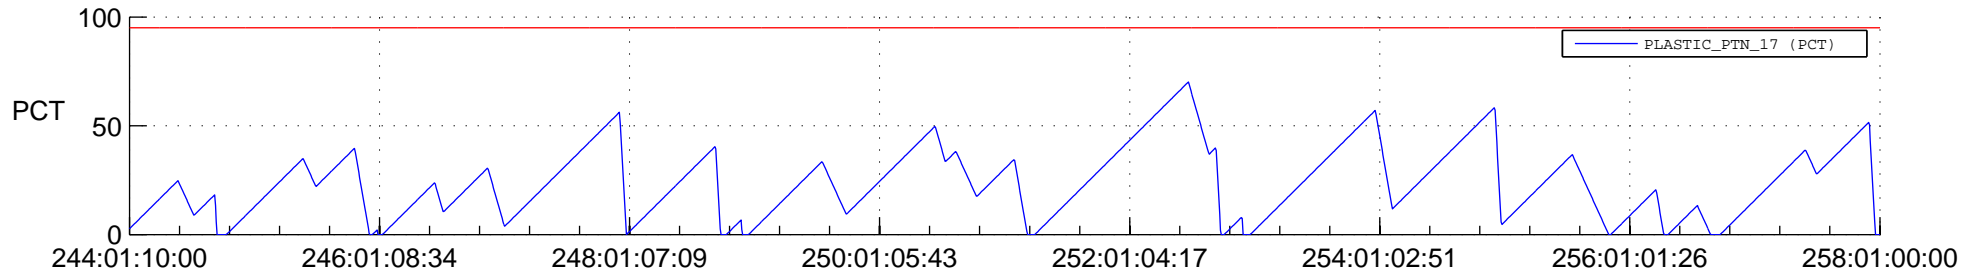

STEREO AHEAD SSR PCT Full Prediction

SWAVES_Percent_Full_Prediction

IMPACT_Percent_Full_Prediction

PLASTIC_Percent_Full_Prediction

Spacecraft_DownLink_Rate

Ground Time (2018:244:01:10:00.000 -2018:258:01:00:00.000)