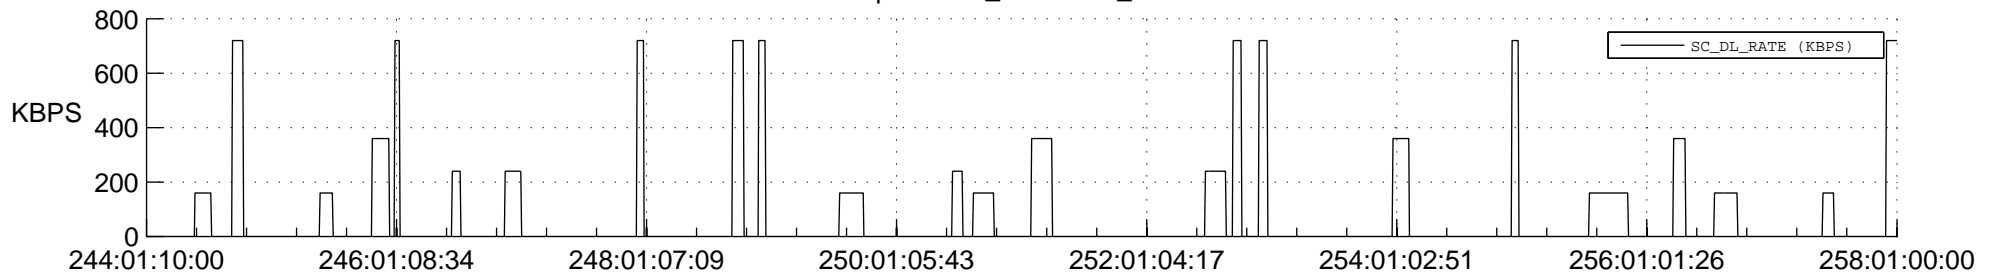

STEREO AHEAD SSR PCT Full Prediction

SWAVES_Percent_Full_Prediction

IMPACT_Percent_Full_Prediction

PLASTIC_Percent_Full_Prediction

Spacecraft_DownLink_Rate

Ground Time (2018:244:01:10:00.000 -2018:258:01:00:00.000)