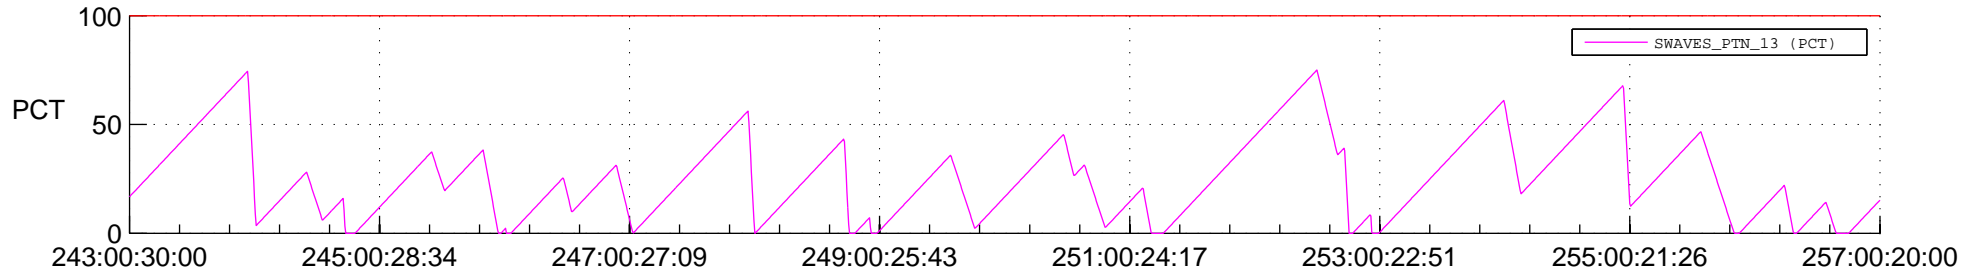

STEREO AHEAD SSR PCT Full Prediction

SWAVES_Percent_Full_Prediction

IMPACT_Percent_Full_Prediction

PLASTIC_Percent_Full_Prediction

Spacecraft_DownLink_Rate

Ground Time (2018:243:00:30:00.000 -2018:257:00:20:00.000)