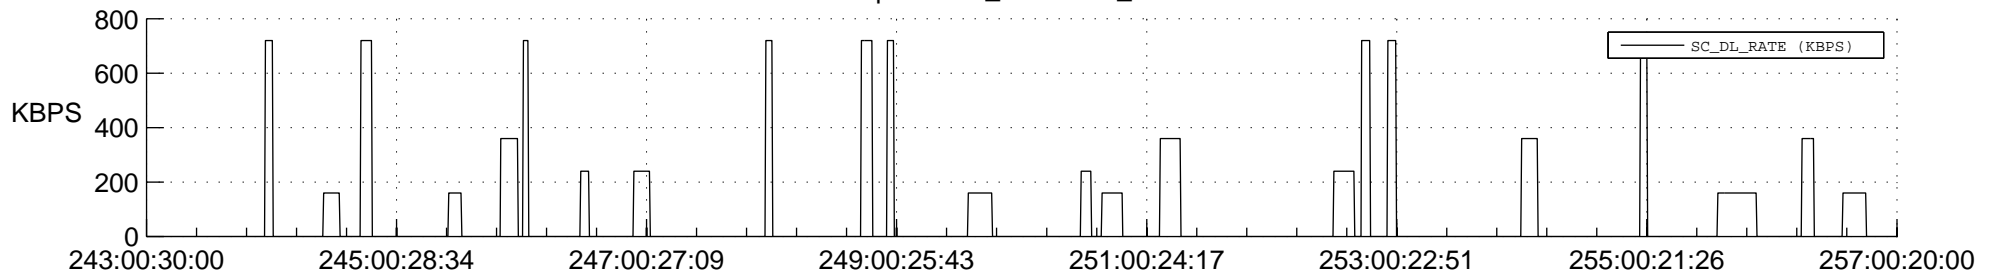

STEREO AHEAD SSR PCT Full Prediction

SWAVES_Percent_Full_Prediction

IMPACT_Percent_Full_Prediction

PLASTIC_Percent_Full_Prediction

Spacecraft_DownLink_Rate

Ground Time (2018:243:00:30:00.000 -2018:257:00:20:00.000)