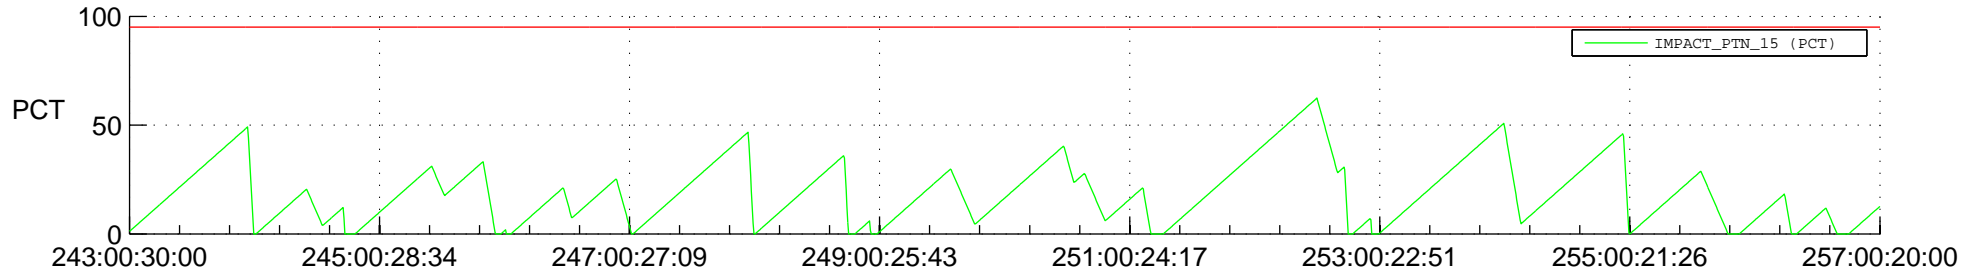

STEREO AHEAD SSR PCT Full Prediction

SWAVES_Percent_Full_Prediction

IMPACT_Percent_Full_Prediction

PLASTIC_Percent_Full_Prediction

Spacecraft_DownLink_Rate

Ground Time (2018:243:00:30:00.000 -2018:257:00:20:00.000)