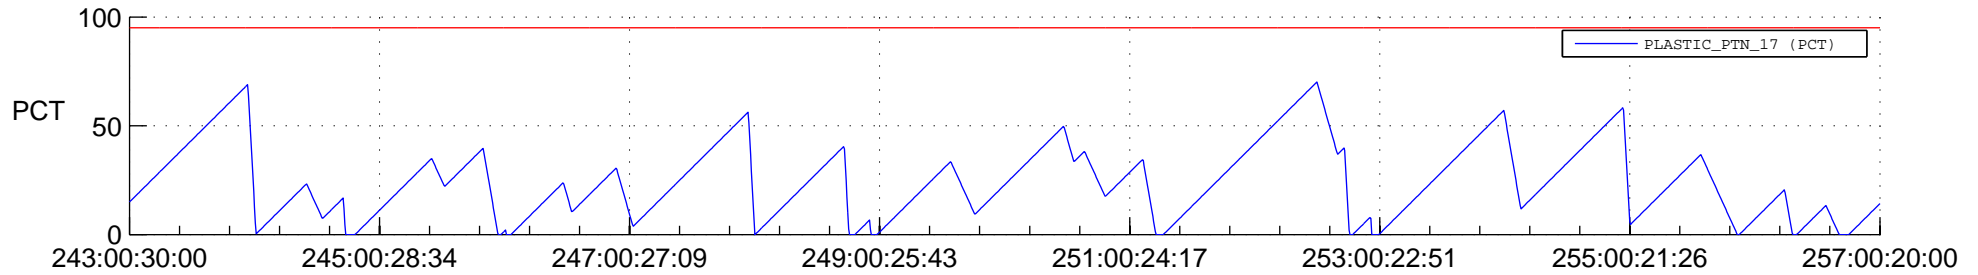

STEREO AHEAD SSR PCT Full Prediction

SWAVES_Percent_Full_Prediction

IMPACT_Percent_Full_Prediction

PLASTIC_Percent_Full_Prediction

Spacecraft_DownLink_Rate

Ground Time (2018:243:00:30:00.000 -2018:257:00:20:00.000)