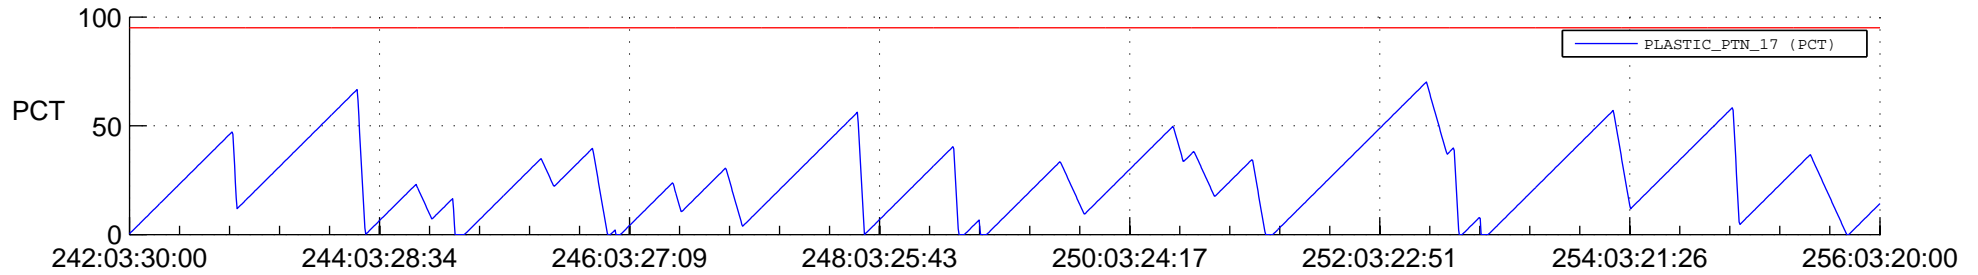

STEREO AHEAD SSR PCT Full Prediction

SWAVES_Percent_Full_Prediction

IMPACT_Percent_Full_Prediction

PLASTIC_Percent_Full_Prediction

Spacecraft_DownLink_Rate

Ground Time (2018:242:03:30:00.000 -2018:256:03:20:00.000)