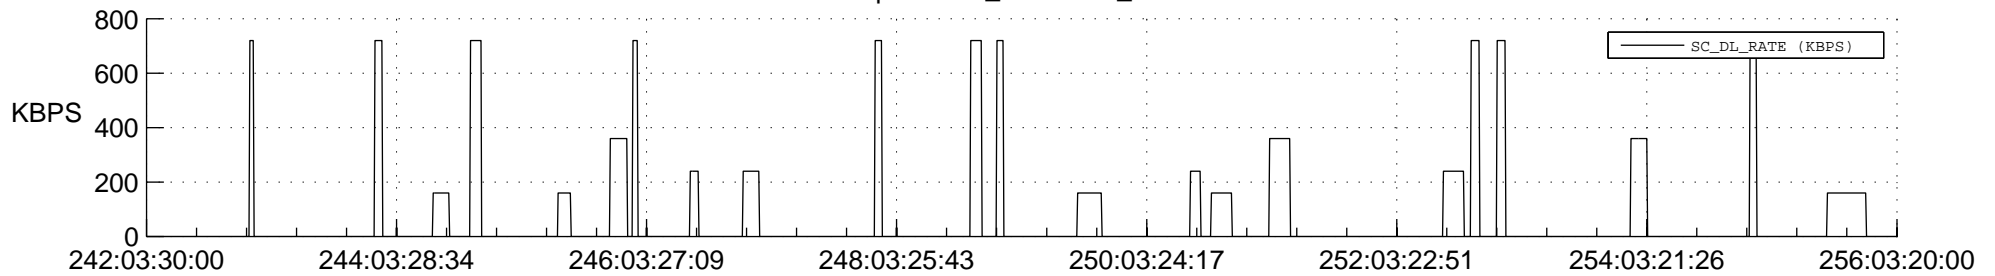

STEREO AHEAD SSR PCT Full Prediction

SWAVES_Percent_Full_Prediction

IMPACT_Percent_Full_Prediction

PLASTIC_Percent_Full_Prediction

Spacecraft_DownLink_Rate

Ground Time (2018:242:03:30:00.000 -2018:256:03:20:00.000)