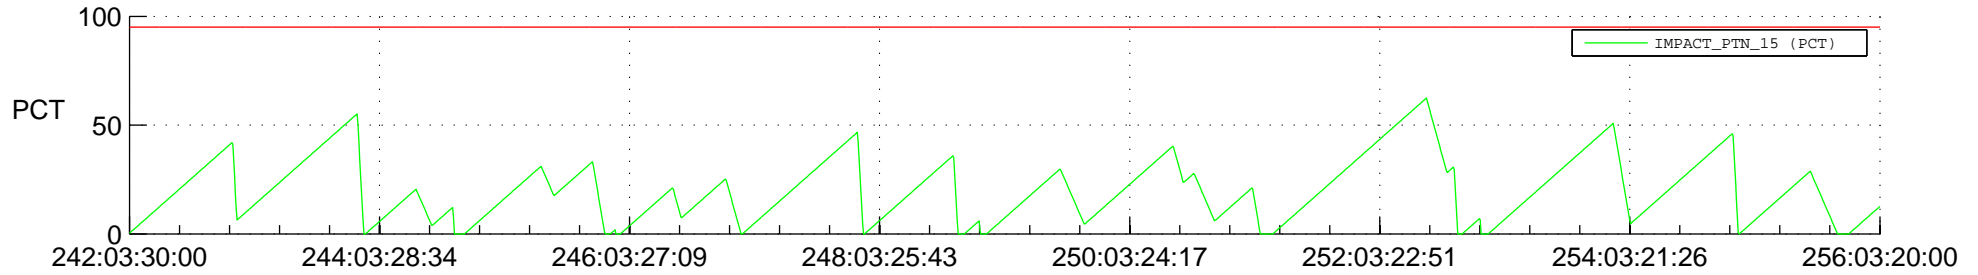

STEREO AHEAD SSR PCT Full Prediction

SWAVES_Percent_Full_Prediction

IMPACT_Percent_Full_Prediction

PLASTIC_Percent_Full_Prediction

Spacecraft_DownLink_Rate

Ground Time (2018:242:03:30:00.000 -2018:256:03:20:00.000)