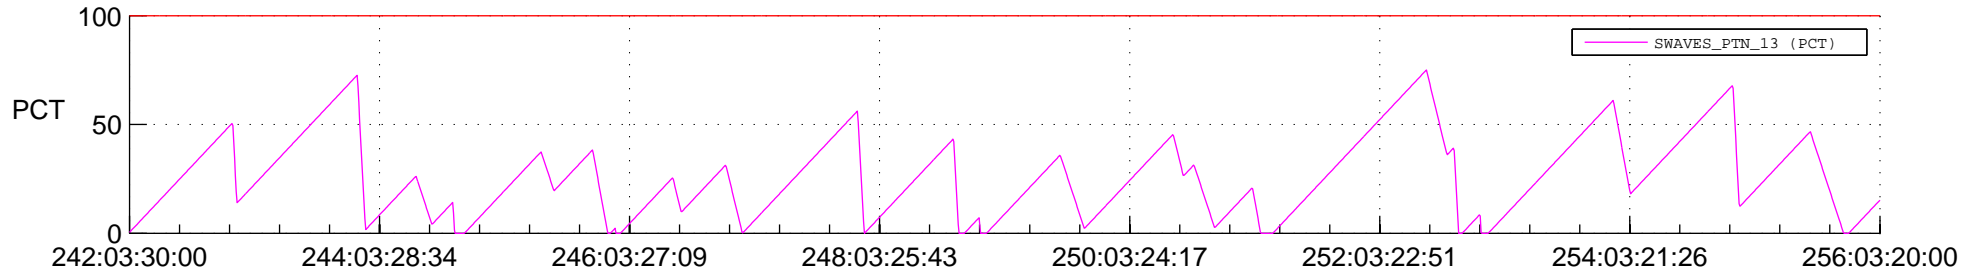

STEREO AHEAD SSR PCT Full Prediction

SWAVES_Percent_Full_Prediction

IMPACT_Percent_Full_Prediction

PLASTIC_Percent_Full_Prediction

Spacecraft_DownLink_Rate

Ground Time (2018:242:03:30:00.000 -2018:256:03:20:00.000)