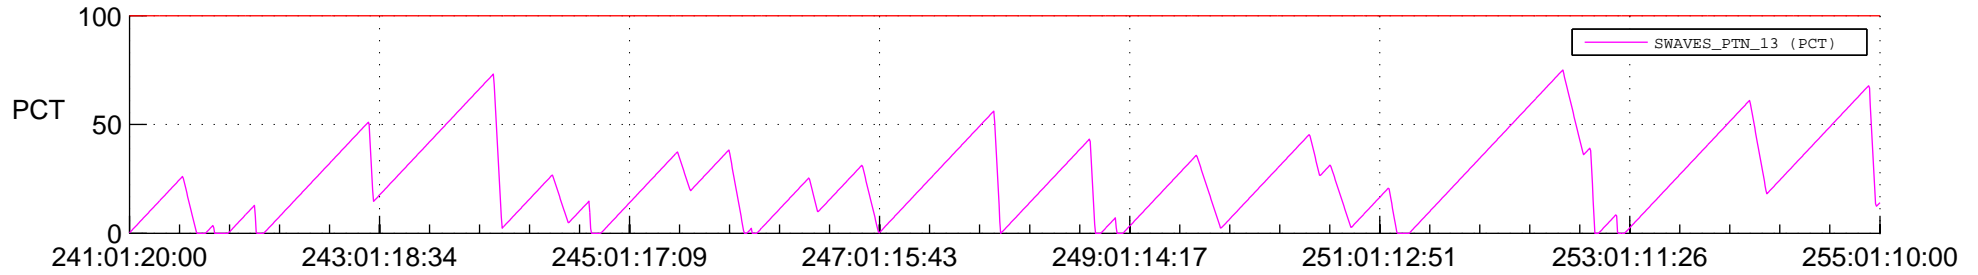

STEREO AHEAD SSR PCT Full Prediction

SWAVES_Percent_Full_Prediction

IMPACT_Percent_Full_Prediction

PLASTIC_Percent_Full_Prediction

Spacecraft_DownLink_Rate

Ground Time (2018:241:01:20:00.000 -2018:255:01:10:00.000)