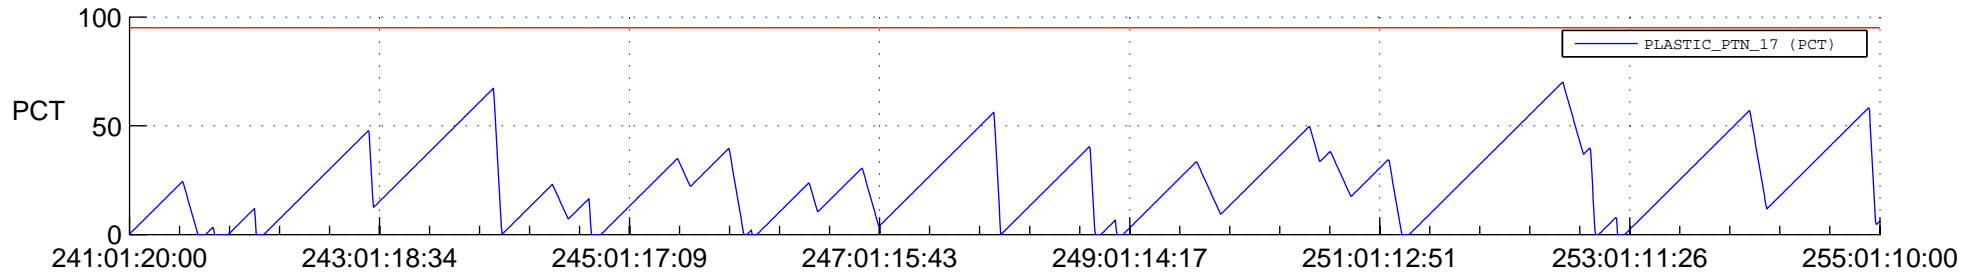

STEREO AHEAD SSR PCT Full Prediction

SWAVES_Percent_Full_Prediction

IMPACT_Percent_Full_Prediction

PLASTIC_Percent_Full_Prediction

Spacecraft_DownLink_Rate

Ground Time (2018:241:01:20:00.000 -2018:255:01:10:00.000)