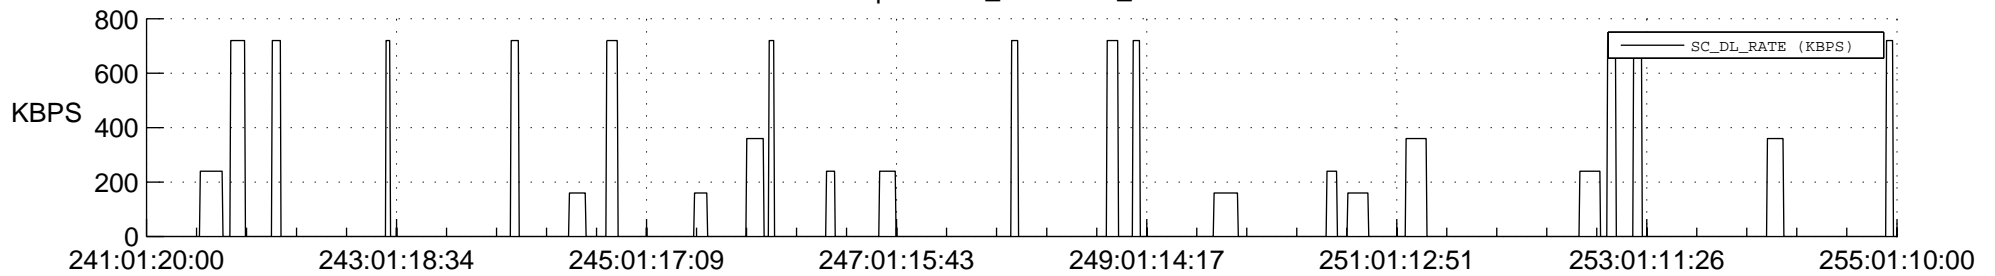

STEREO AHEAD SSR PCT Full Prediction

SWAVES_Percent_Full_Prediction

IMPACT_Percent_Full_Prediction

PLASTIC_Percent_Full_Prediction

Spacecraft_DownLink_Rate

Ground Time (2018:241:01:20:00.000 -2018:255:01:10:00.000)