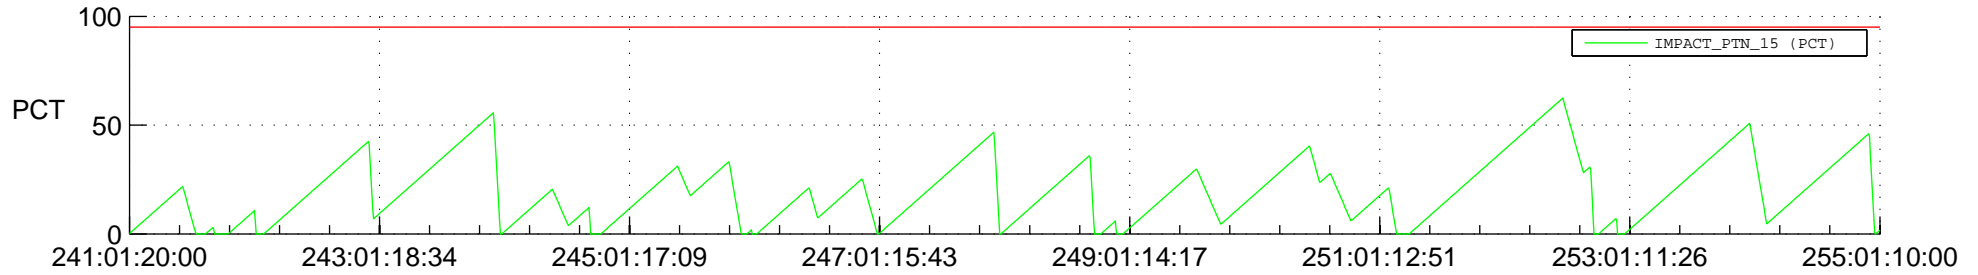

STEREO AHEAD SSR PCT Full Prediction

SWAVES_Percent_Full_Prediction

IMPACT_Percent_Full_Prediction

PLASTIC_Percent_Full_Prediction

Spacecraft_DownLink_Rate

Ground Time (2018:241:01:20:00.000 -2018:255:01:10:00.000)