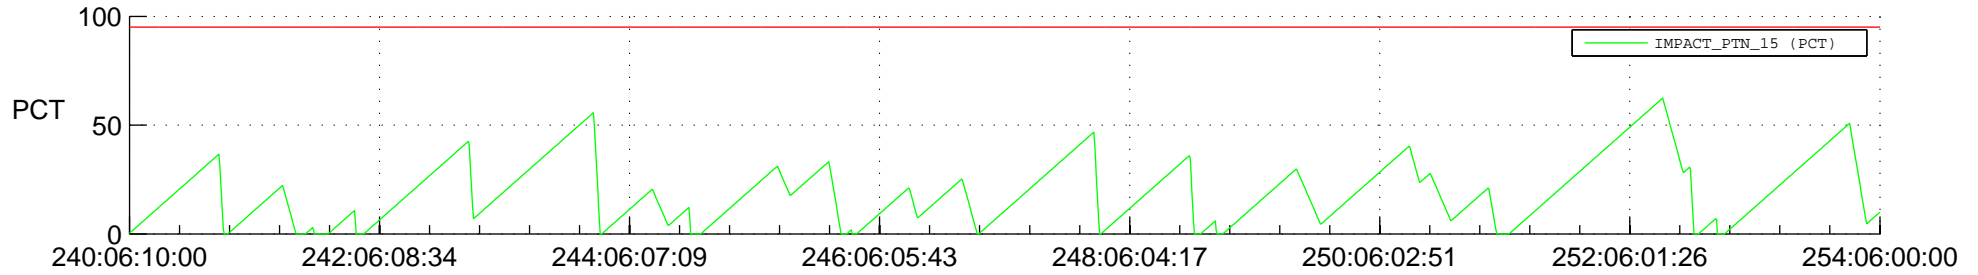

IMPACT_Percent_Full_Prediction