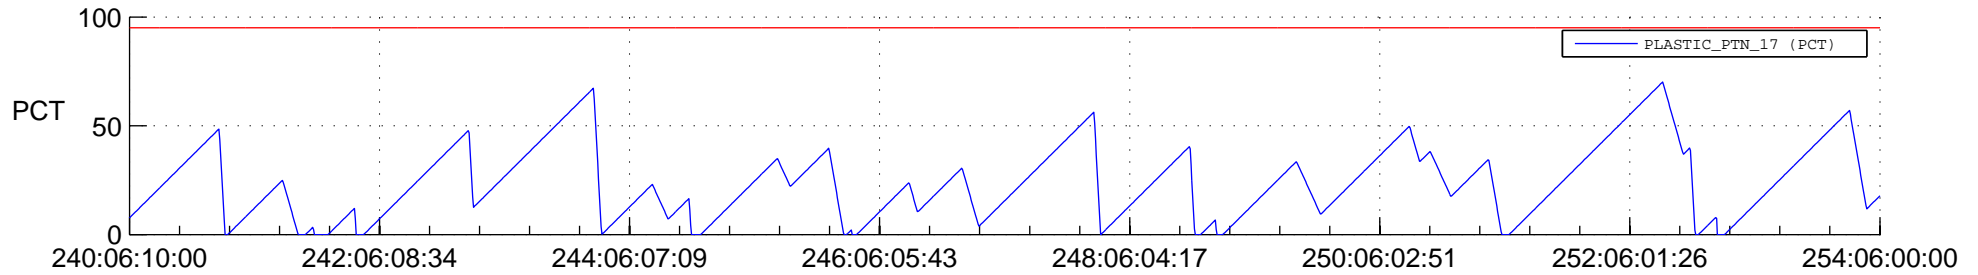

# STEREO AHEAD SSR PCT Full Prediction

## SWAVES\_Percent\_Full\_Prediction

## Spacecraft\_DownLink\_Rate

Ground Time (2018:240:06:10:00.000 -2018:254:06:00:00.000)