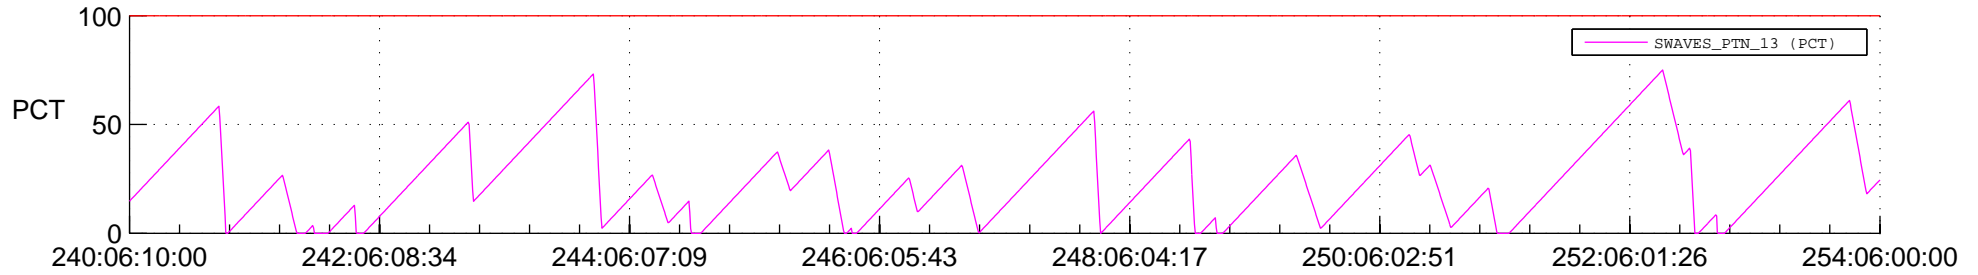

## SWAVES\_Percent\_Full\_Prediction

## Spacecraft\_DownLink\_Rate

Ground Time (2018:240:06:10:00.000 -2018:254:06:00:00.000)