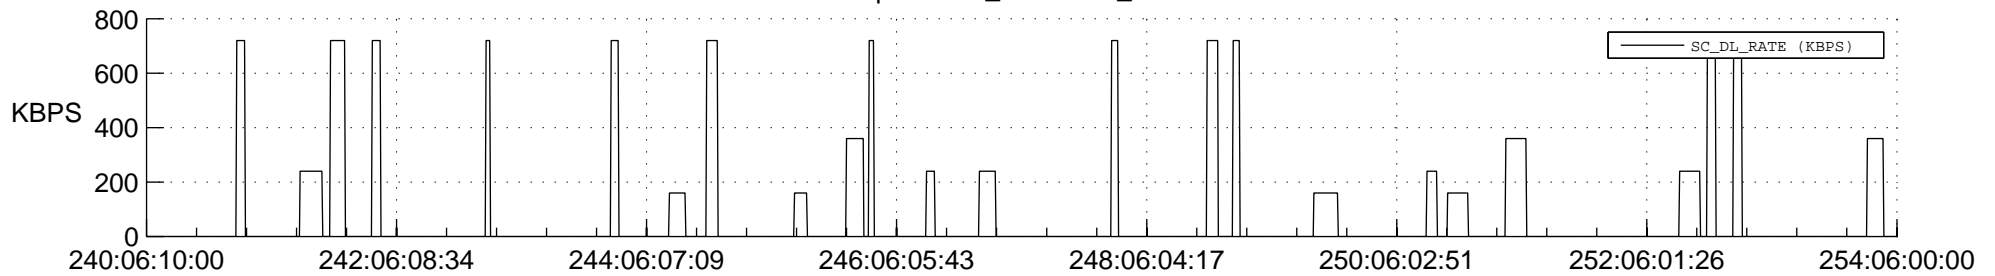

## Spacecraft\_DownLink\_Rate

Ground Time (2018:240:06:10:00.000 -2018:254:06:00:00.000)