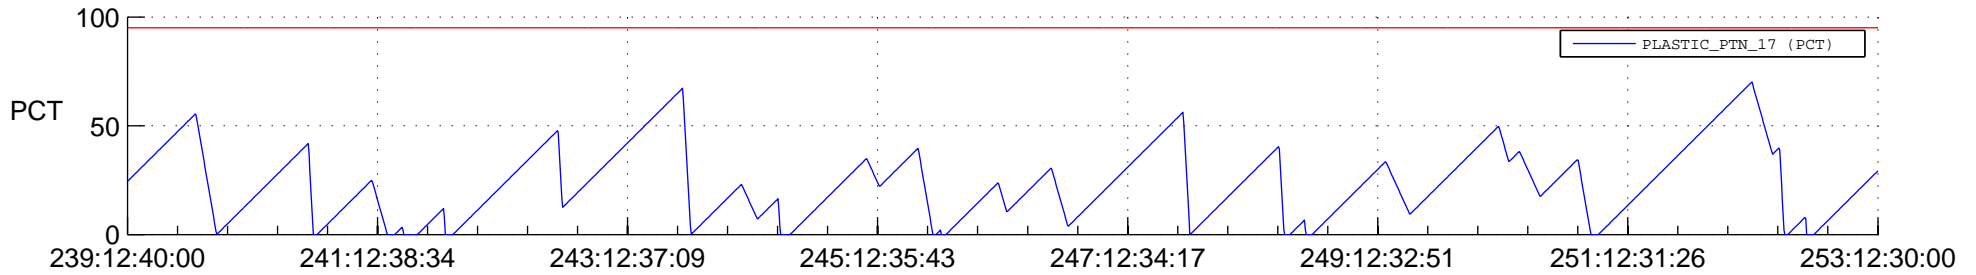

# STEREO AHEAD SSR PCT Full Prediction

## SWAVES\_Percent\_Full\_Prediction

## Spacecraft\_DownLink\_Rate

Ground Time (2018:239:12:40:00.000 -2018:253:12:30:00.000)