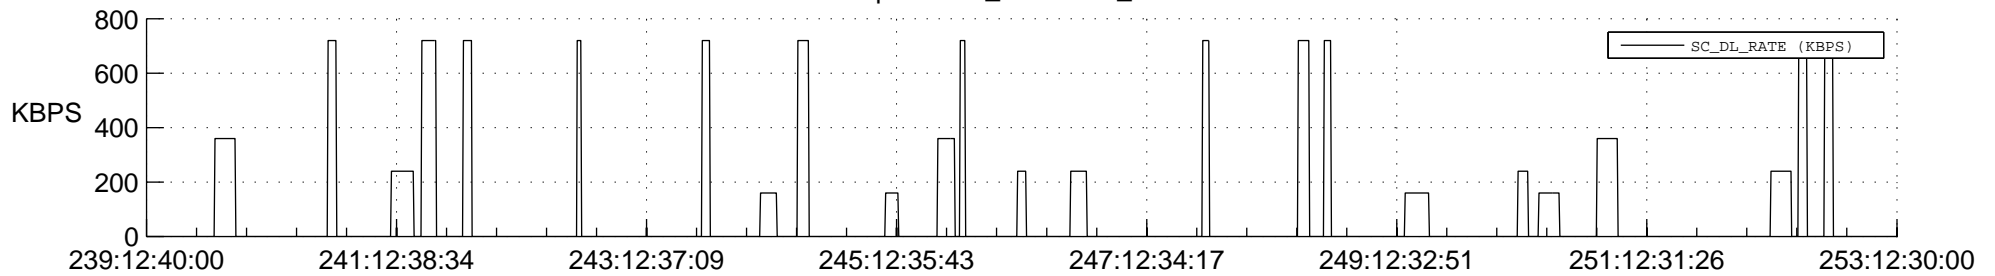

## Spacecraft\_DownLink\_Rate

Ground Time (2018:239:12:40:00.000 -2018:253:12:30:00.000)