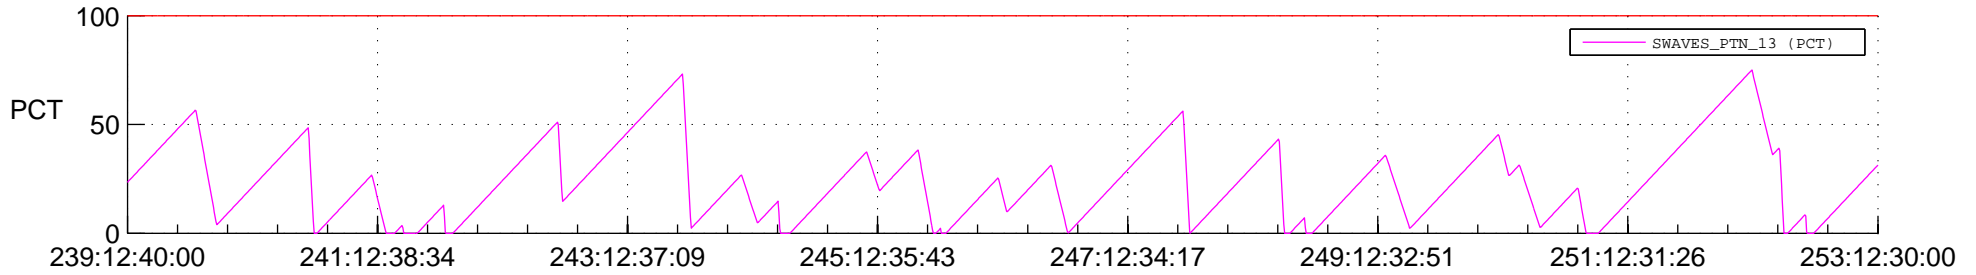

# STEREO AHEAD SSR PCT Full Prediction

## SWAVES\_Percent\_Full\_Prediction

## Spacecraft\_DownLink\_Rate

Ground Time (2018:239:12:40:00.000 -2018:253:12:30:00.000)