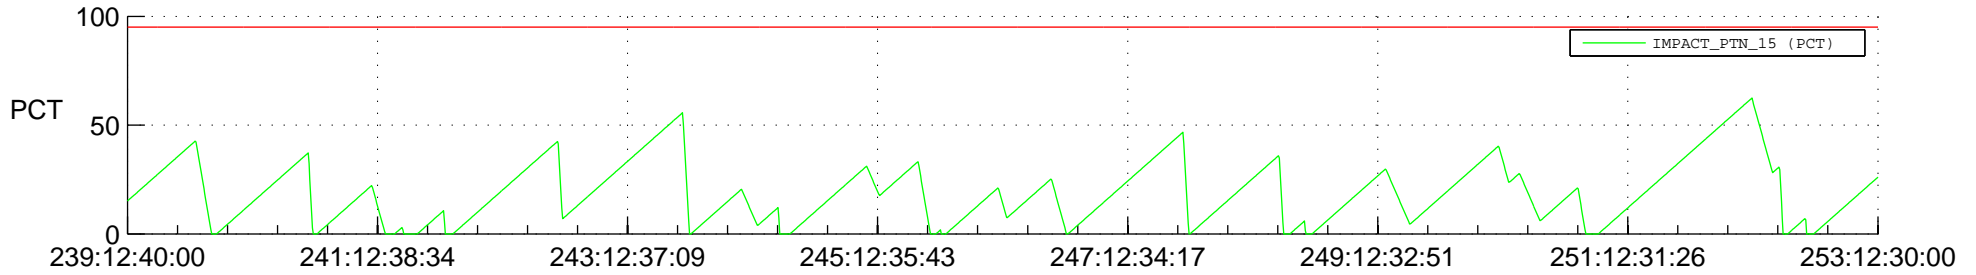

IMPACT_Percent_Full_Prediction