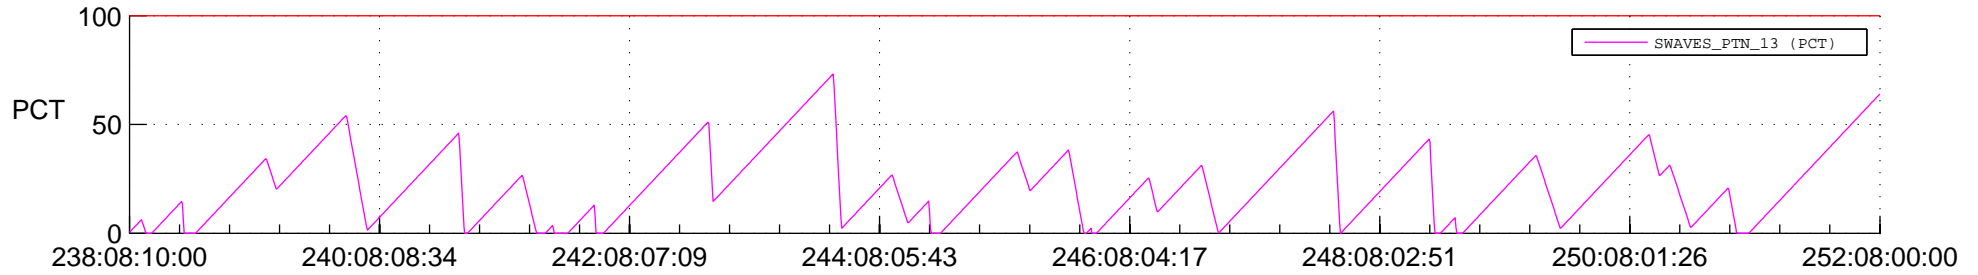

STEREO AHEAD SSR PCT Full Prediction

SWAVES_Percent_Full_Prediction

IMPACT_Percent_Full_Prediction

PLASTIC_Percent_Full_Prediction

Spacecraft_DownLink_Rate

Ground Time (2018:238:08:10:00.000 -2018:252:08:00:00.000)