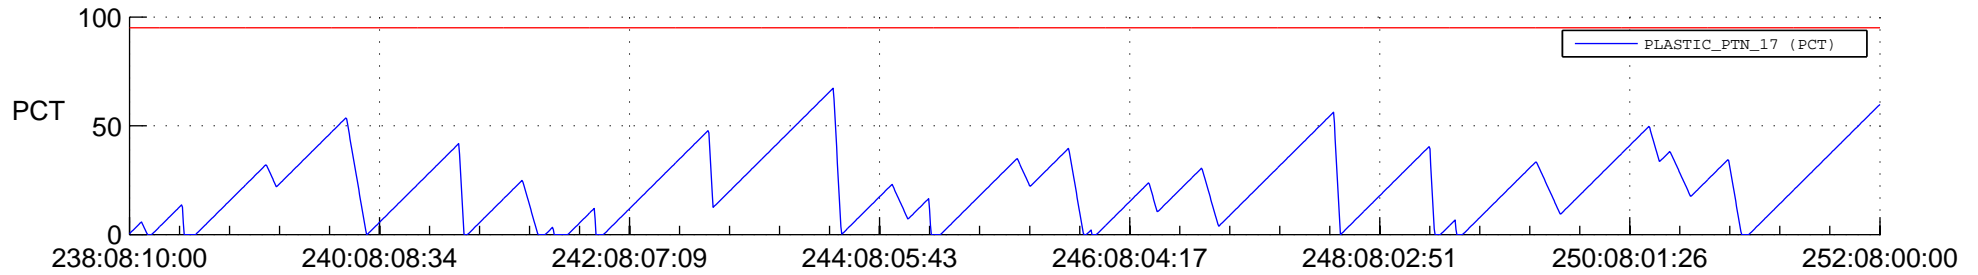

STEREO AHEAD SSR PCT Full Prediction

SWAVES_Percent_Full_Prediction

IMPACT_Percent_Full_Prediction

PLASTIC_Percent_Full_Prediction

Spacecraft_DownLink_Rate

Ground Time (2018:238:08:10:00.000 -2018:252:08:00:00.000)