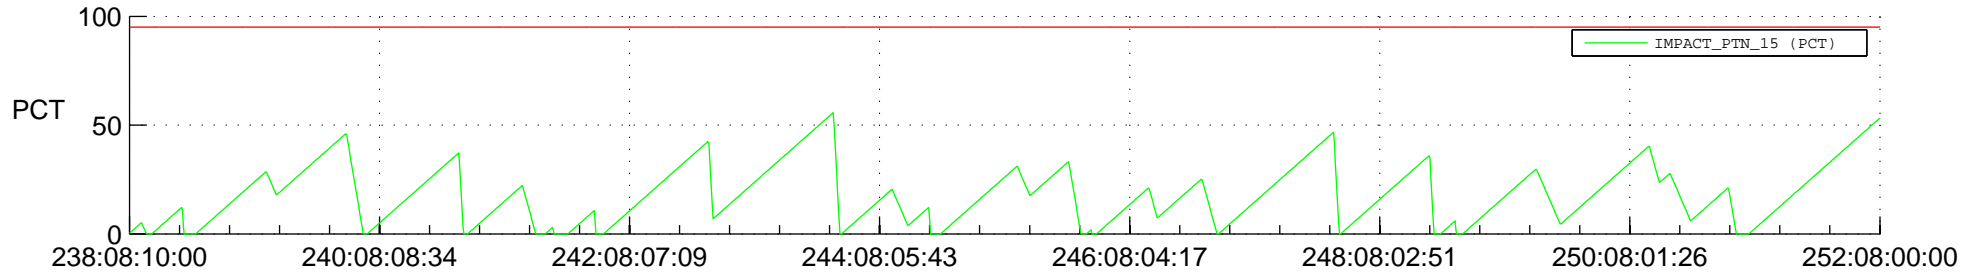

STEREO AHEAD SSR PCT Full Prediction

SWAVES_Percent_Full_Prediction

IMPACT_Percent_Full_Prediction

PLASTIC_Percent_Full_Prediction

Spacecraft_DownLink_Rate

Ground Time (2018:238:08:10:00.000 -2018:252:08:00:00.000)