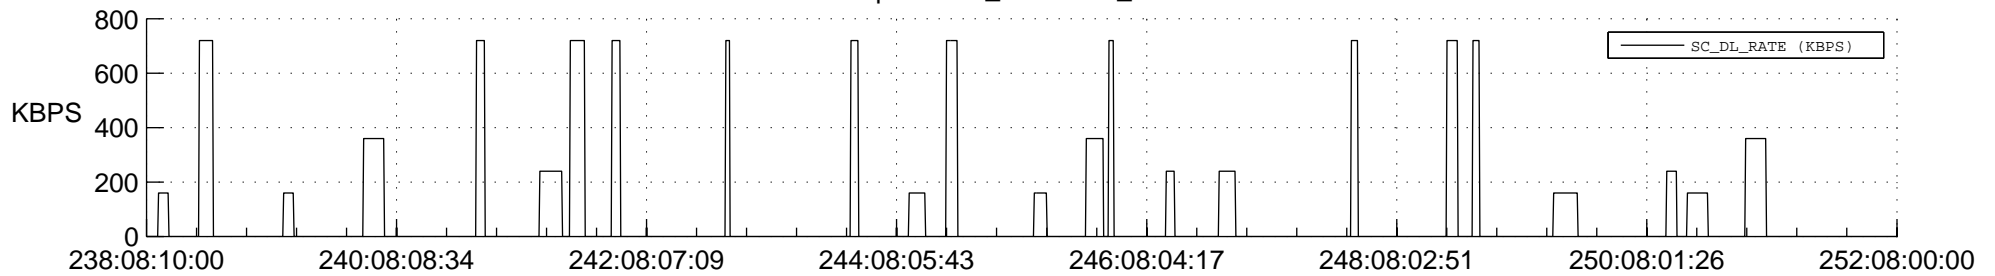

STEREO AHEAD SSR PCT Full Prediction

SWAVES_Percent_Full_Prediction

IMPACT_Percent_Full_Prediction

PLASTIC_Percent_Full_Prediction

Spacecraft_DownLink_Rate

Ground Time (2018:238:08:10:00.000 -2018:252:08:00:00.000)