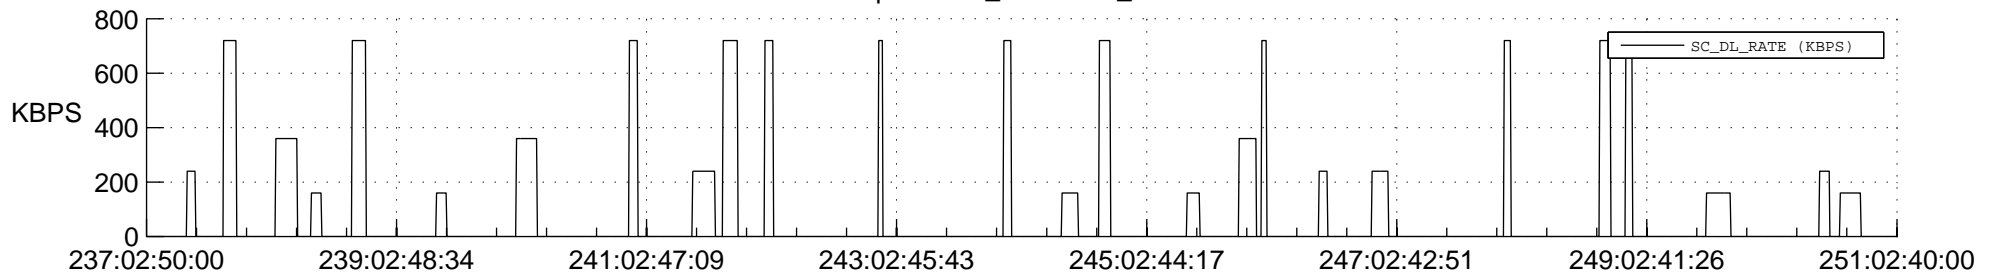

STEREO AHEAD SSR PCT Full Prediction

SWAVES_Percent_Full_Prediction

IMPACT_Percent_Full_Prediction

PLASTIC_Percent_Full_Prediction

Spacecraft_DownLink_Rate

Ground Time (2018:237:02:50:00.000 -2018:251:02:40:00.000)