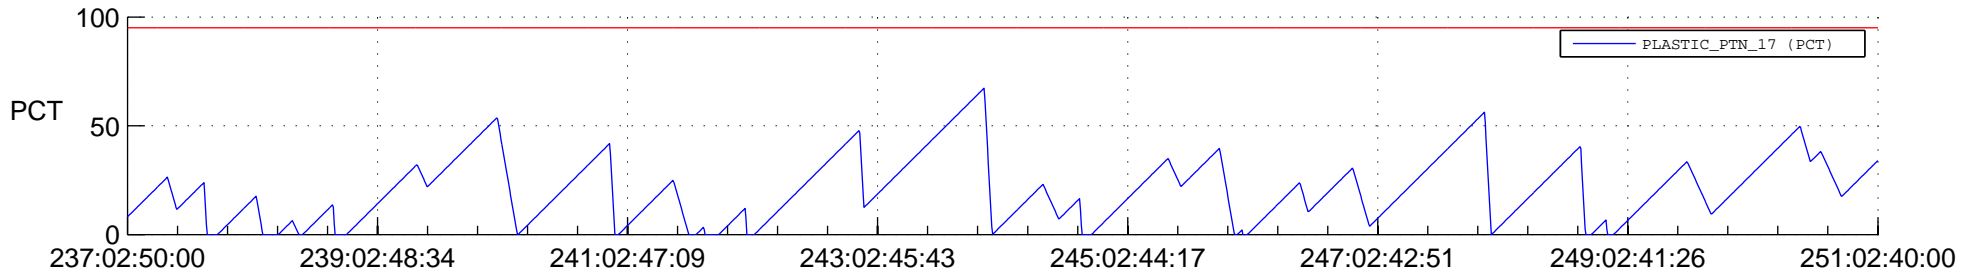

STEREO AHEAD SSR PCT Full Prediction

SWAVES_Percent_Full_Prediction

IMPACT_Percent_Full_Prediction

PLASTIC_Percent_Full_Prediction

Spacecraft_DownLink_Rate

Ground Time (2018:237:02:50:00.000 -2018:251:02:40:00.000)