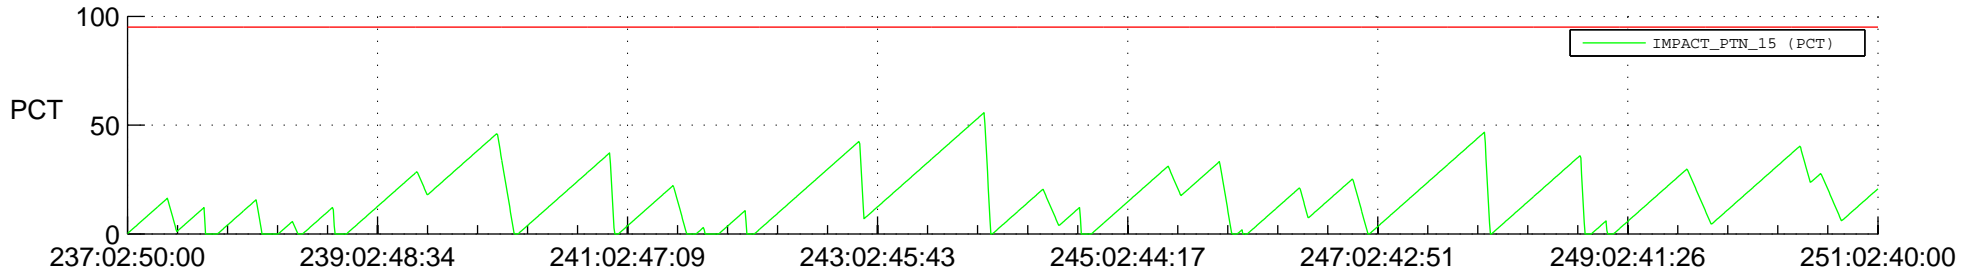

STEREO AHEAD SSR PCT Full Prediction

SWAVES_Percent_Full_Prediction

IMPACT_Percent_Full_Prediction

PLASTIC_Percent_Full_Prediction

Spacecraft_DownLink_Rate

Ground Time (2018:237:02:50:00.000 -2018:251:02:40:00.000)