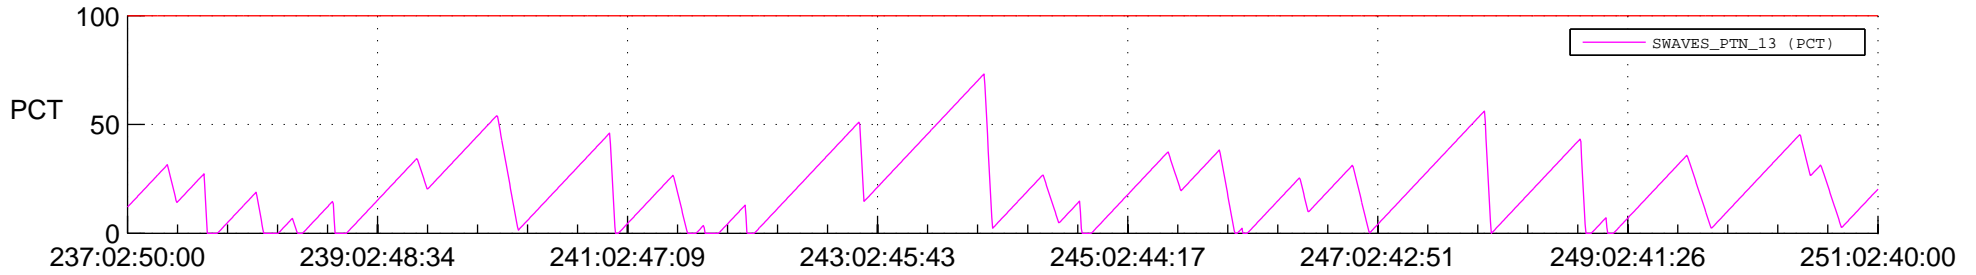

STEREO AHEAD SSR PCT Full Prediction

SWAVES_Percent_Full_Prediction

IMPACT_Percent_Full_Prediction

PLASTIC_Percent_Full_Prediction

Spacecraft_DownLink_Rate

Ground Time (2018:237:02:50:00.000 -2018:251:02:40:00.000)