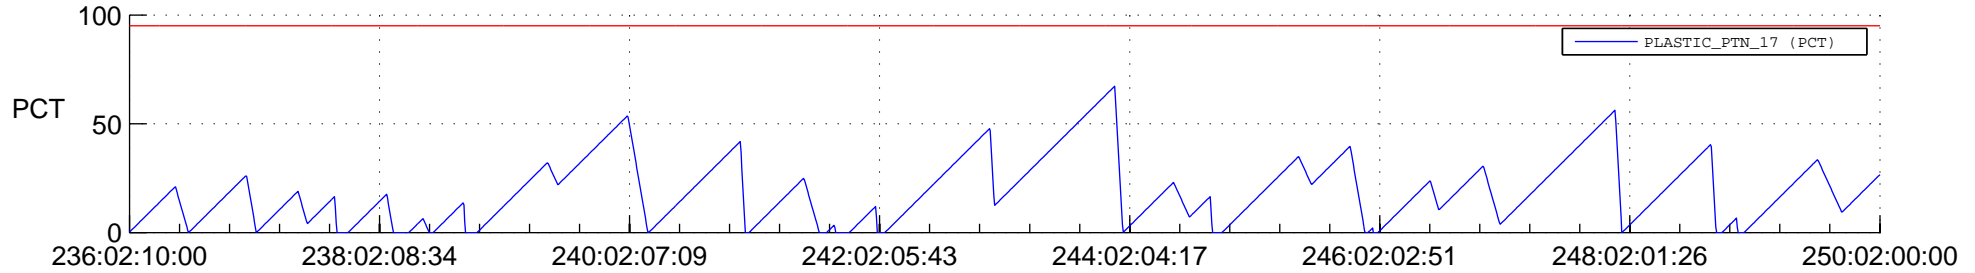

STEREO AHEAD SSR PCT Full Prediction

SWAVES_Percent_Full_Prediction

IMPACT_Percent_Full_Prediction

PLASTIC_Percent_Full_Prediction

Spacecraft_DownLink_Rate

Ground Time (2018:236:02:10:00.000 -2018:250:02:00:00.000)