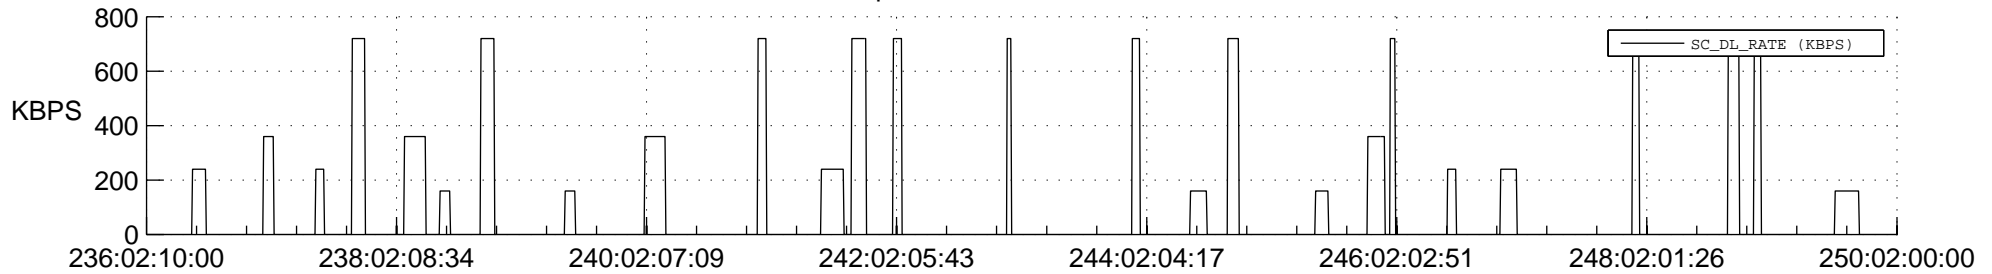

STEREO AHEAD SSR PCT Full Prediction

SWAVES_Percent_Full_Prediction

IMPACT_Percent_Full_Prediction

PLASTIC_Percent_Full_Prediction

Spacecraft_DownLink_Rate

Ground Time (2018:236:02:10:00.000 -2018:250:02:00:00.000)