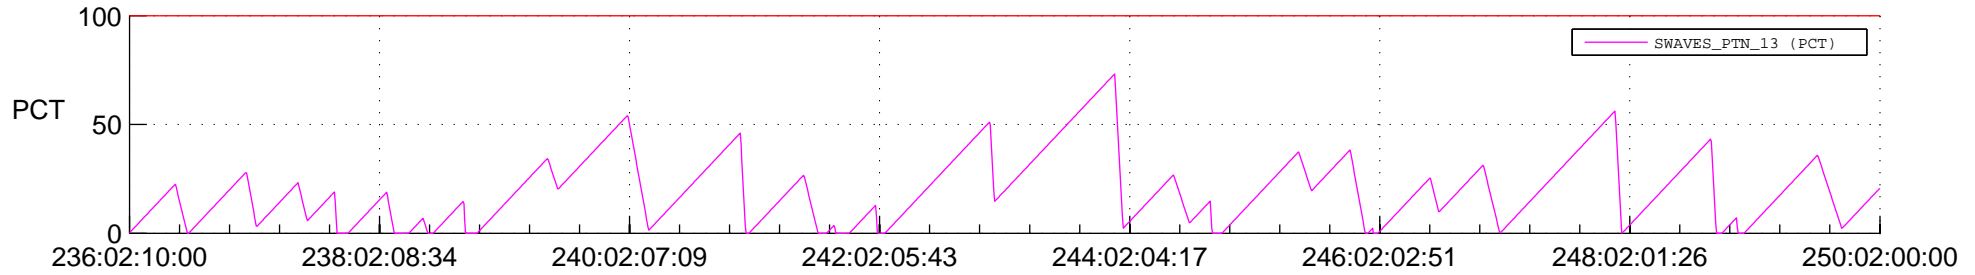

STEREO AHEAD SSR PCT Full Prediction

SWAVES_Percent_Full_Prediction

IMPACT_Percent_Full_Prediction

PLASTIC_Percent_Full_Prediction

Spacecraft_DownLink_Rate

Ground Time (2018:236:02:10:00.000 -2018:250:02:00:00.000)