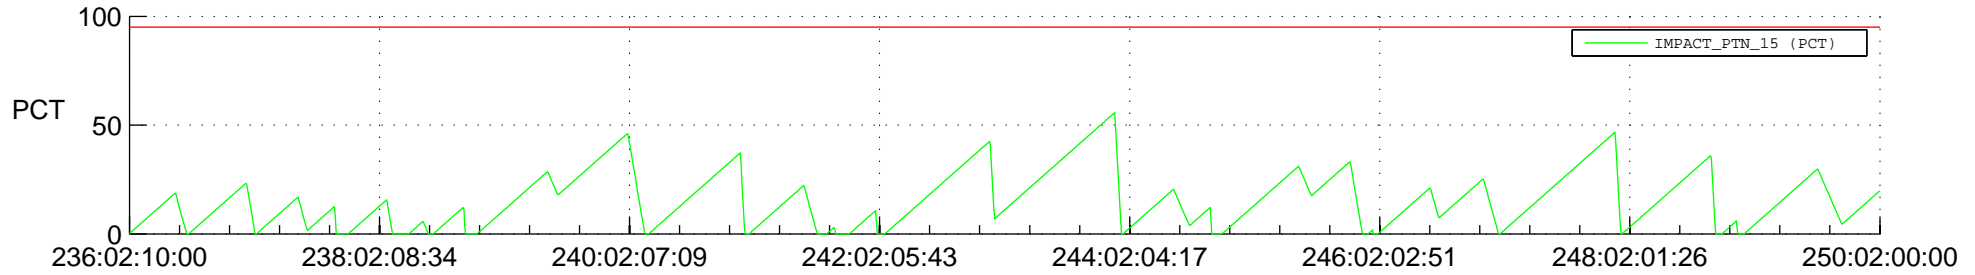

STEREO AHEAD SSR PCT Full Prediction

SWAVES_Percent_Full_Prediction

IMPACT_Percent_Full_Prediction

PLASTIC_Percent_Full_Prediction

Spacecraft_DownLink_Rate

Ground Time (2018:236:02:10:00.000 -2018:250:02:00:00.000)