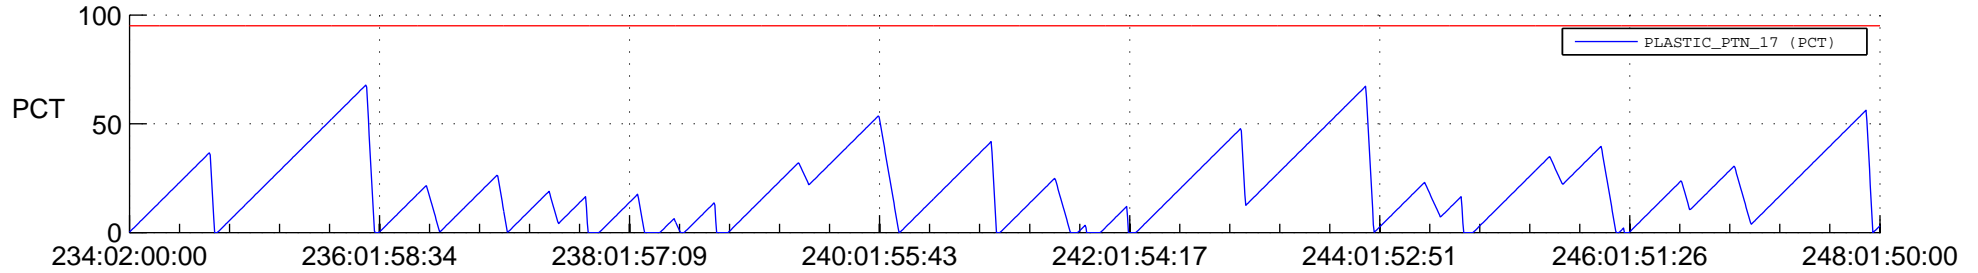

STEREO AHEAD SSR PCT Full Prediction

SWAVES_Percent_Full_Prediction

IMPACT_Percent_Full_Prediction

PLASTIC_Percent_Full_Prediction

Spacecraft_DownLink_Rate