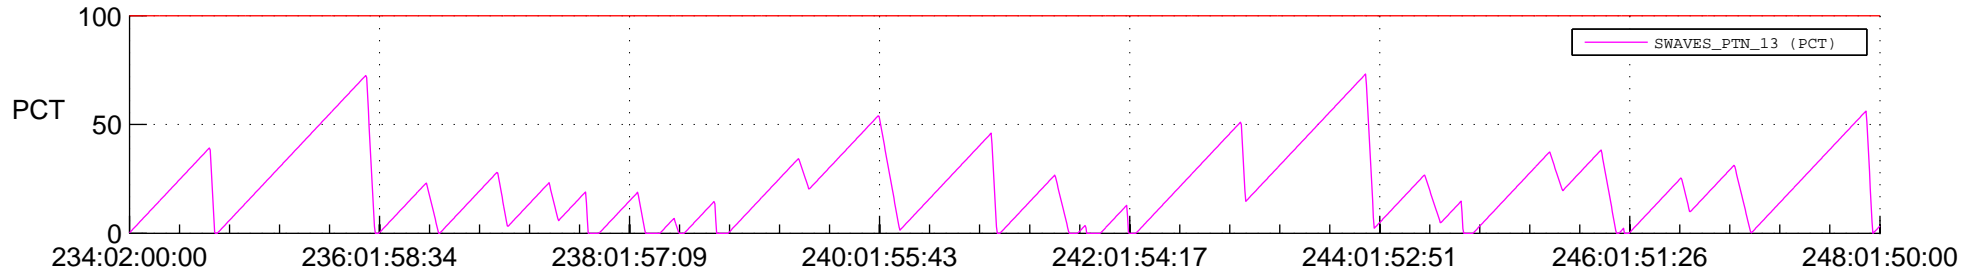

STEREO AHEAD SSR PCT Full Prediction

SWAVES_Percent_Full_Prediction

IMPACT_Percent_Full_Prediction

PLASTIC_Percent_Full_Prediction

Spacecraft_DownLink_Rate