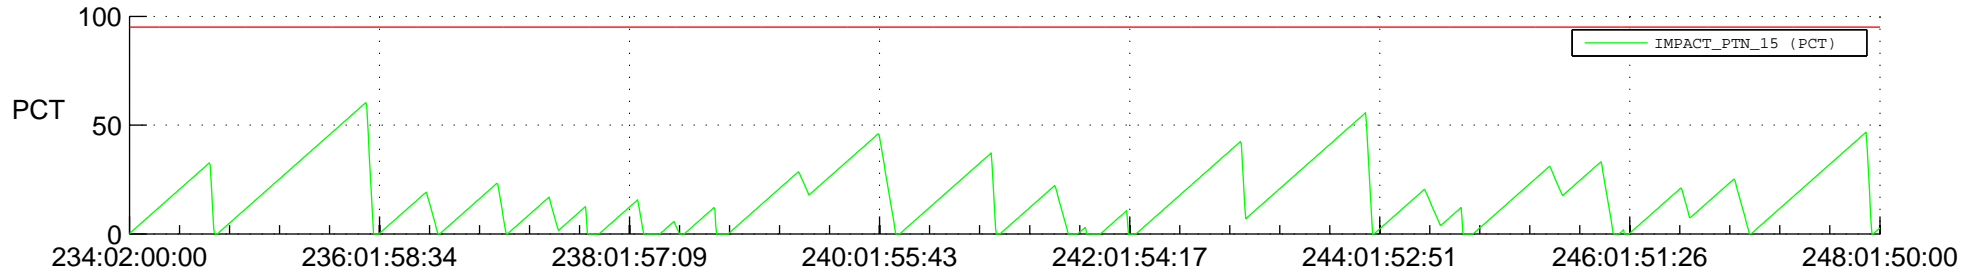

STEREO AHEAD SSR PCT Full Prediction

SWAVES_Percent_Full_Prediction

IMPACT_Percent_Full_Prediction

PLASTIC_Percent_Full_Prediction

Spacecraft_DownLink_Rate