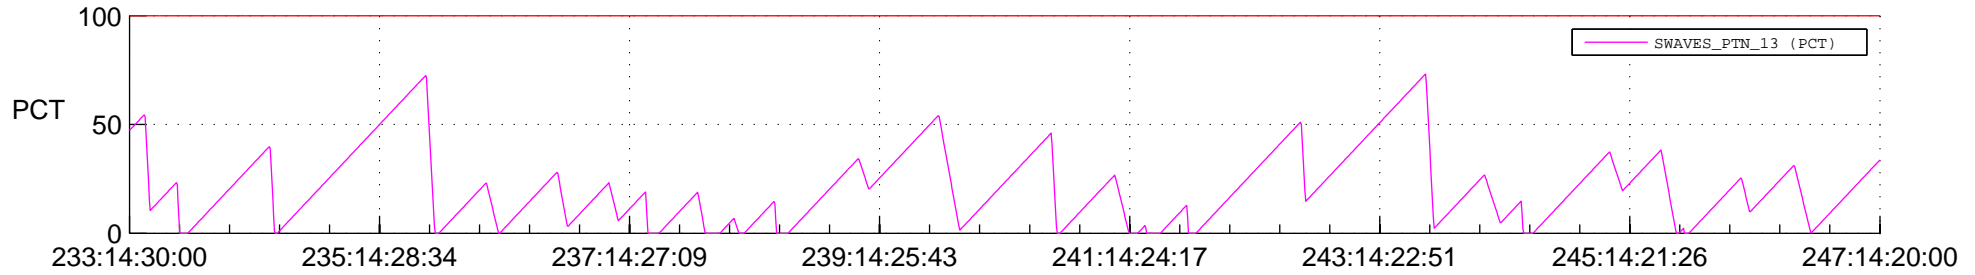

STEREO AHEAD SSR PCT Full Prediction

SWAVES_Percent_Full_Prediction

IMPACT_Percent_Full_Prediction

PLASTIC_Percent_Full_Prediction

Spacecraft_DownLink_Rate

Ground Time (2018:233:14:30:00.000 -2018:247:14:20:00.000)