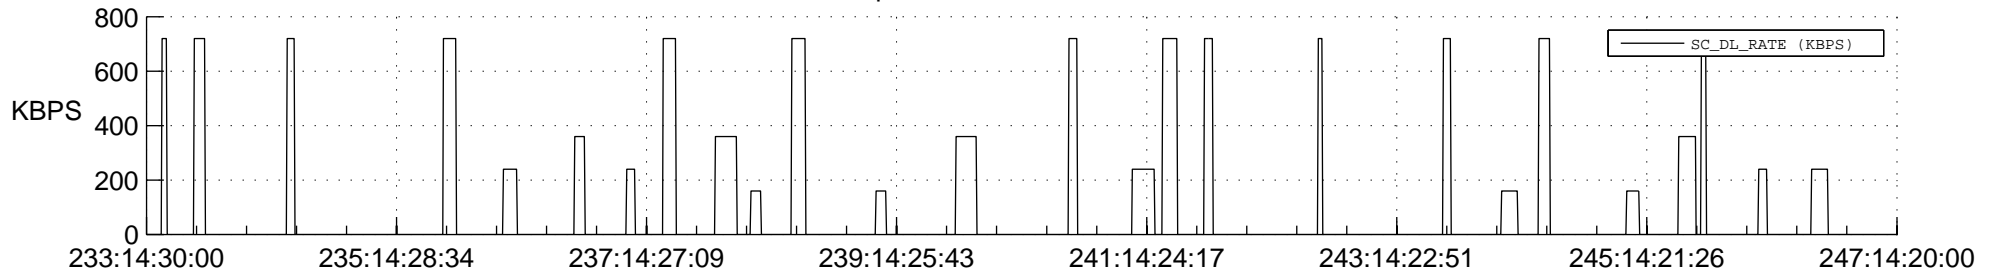

STEREO AHEAD SSR PCT Full Prediction

SWAVES_Percent_Full_Prediction

IMPACT_Percent_Full_Prediction

PLASTIC_Percent_Full_Prediction

Spacecraft_DownLink_Rate

Ground Time (2018:233:14:30:00.000 -2018:247:14:20:00.000)