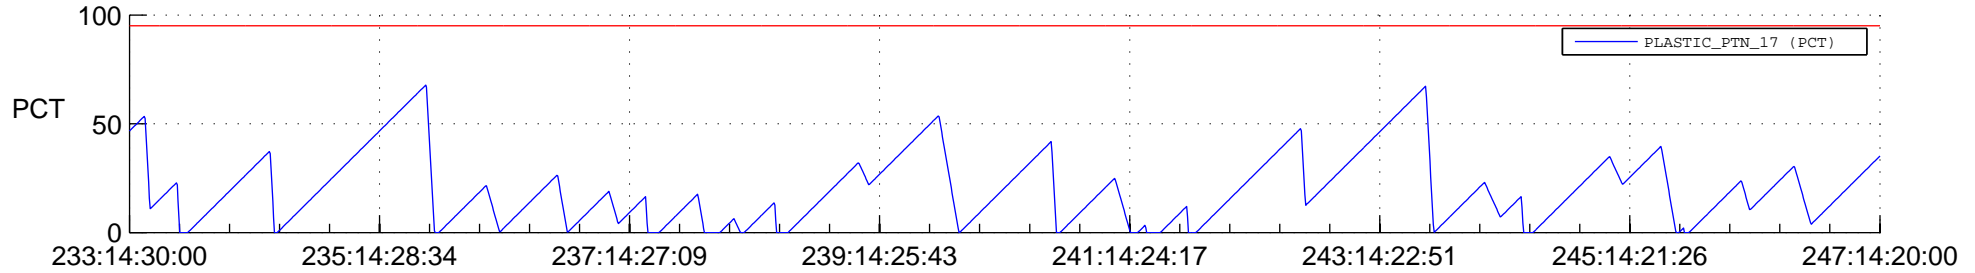

STEREO AHEAD SSR PCT Full Prediction

SWAVES_Percent_Full_Prediction

IMPACT_Percent_Full_Prediction

PLASTIC_Percent_Full_Prediction

Spacecraft_DownLink_Rate

Ground Time (2018:233:14:30:00.000 -2018:247:14:20:00.000)