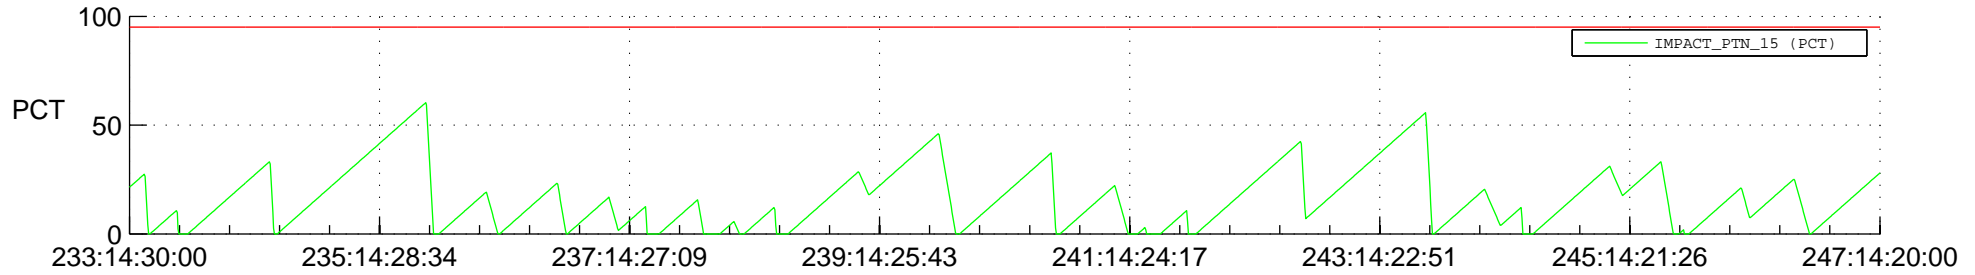

STEREO AHEAD SSR PCT Full Prediction

SWAVES_Percent_Full_Prediction

IMPACT_Percent_Full_Prediction

PLASTIC_Percent_Full_Prediction

Spacecraft_DownLink_Rate

Ground Time (2018:233:14:30:00.000 -2018:247:14:20:00.000)