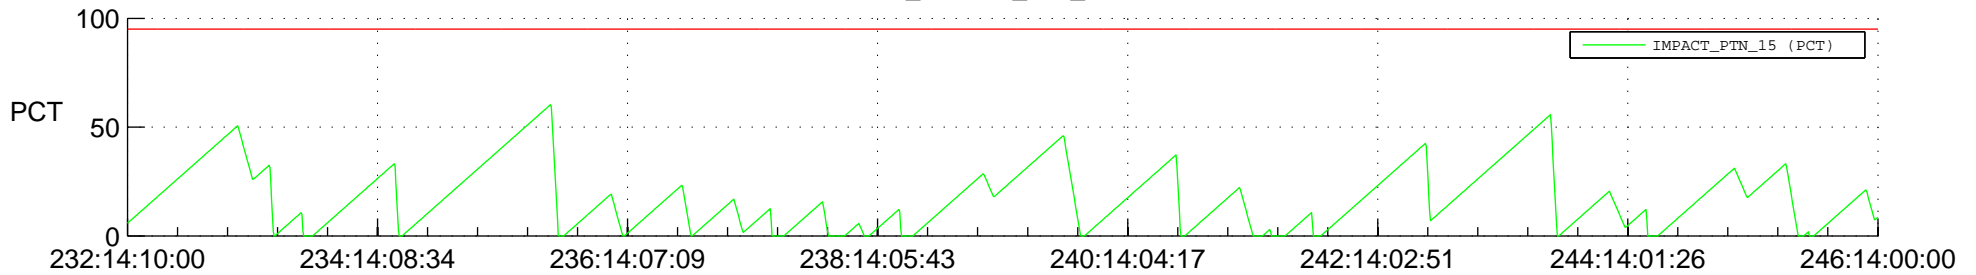

IMPACT_Percent_Full_Prediction