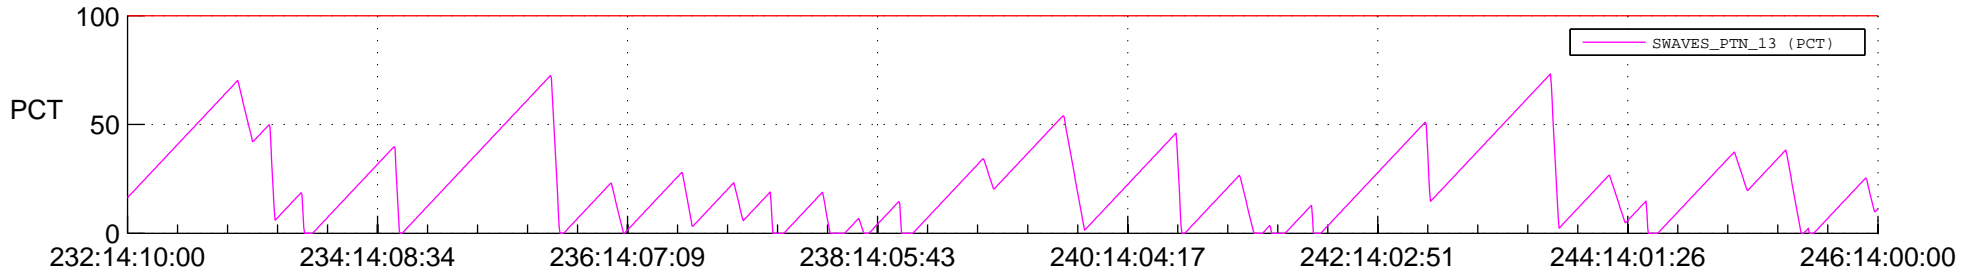

# STEREO AHEAD SSR PCT Full Prediction

## SWAVES\_Percent\_Full\_Prediction