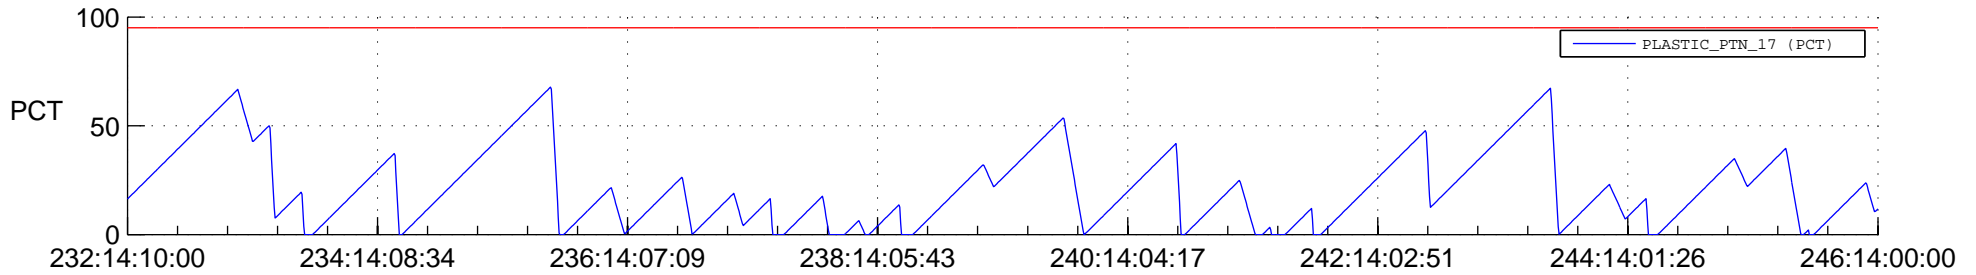

PLASTIC_Percent_Full_Prediction