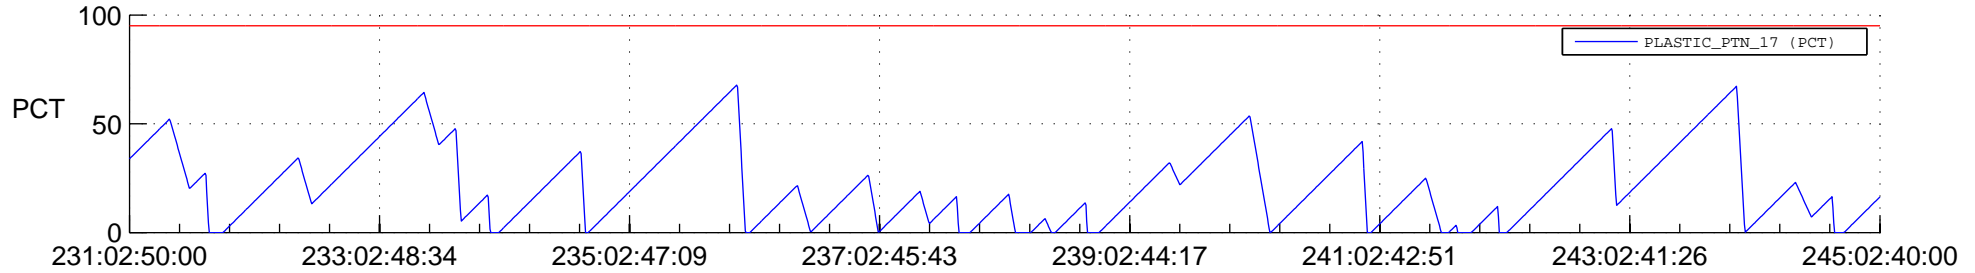

STEREO AHEAD SSR PCT Full Prediction

SWAVES_Percent_Full_Prediction

IMPACT_Percent_Full_Prediction

PLASTIC_Percent_Full_Prediction

Spacecraft_DownLink_Rate

Ground Time (2018:231:02:50:00.000 -2018:245:02:40:00.000)