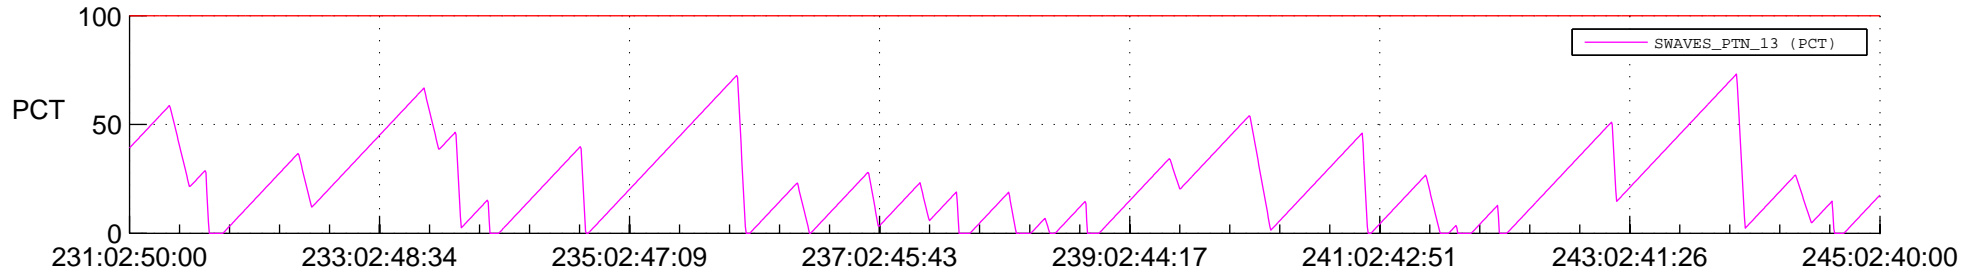

STEREO AHEAD SSR PCT Full Prediction

SWAVES_Percent_Full_Prediction

IMPACT_Percent_Full_Prediction

PLASTIC_Percent_Full_Prediction

Spacecraft_DownLink_Rate

Ground Time (2018:231:02:50:00.000 -2018:245:02:40:00.000)