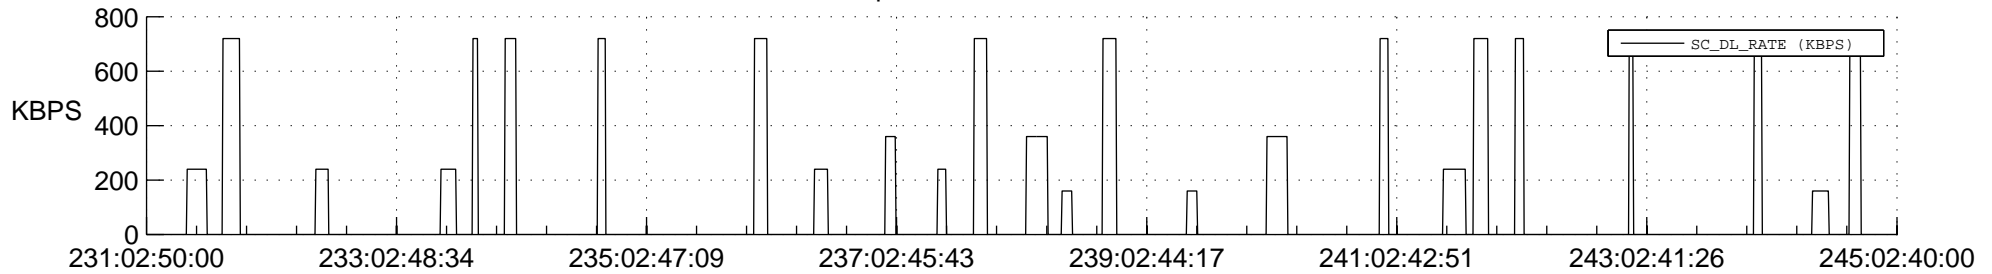

STEREO AHEAD SSR PCT Full Prediction

SWAVES_Percent_Full_Prediction

IMPACT_Percent_Full_Prediction

PLASTIC_Percent_Full_Prediction

Spacecraft_DownLink_Rate

Ground Time (2018:231:02:50:00.000 -2018:245:02:40:00.000)