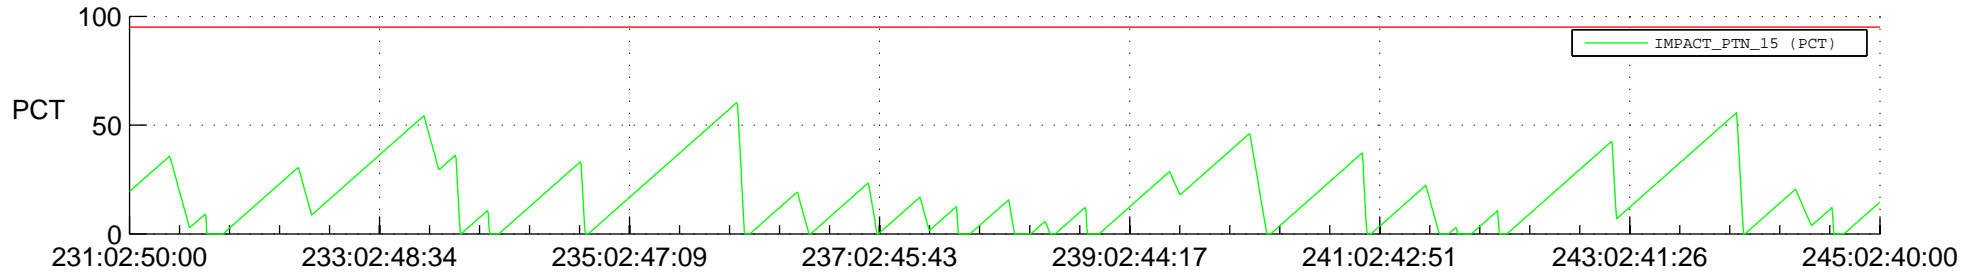

STEREO AHEAD SSR PCT Full Prediction

SWAVES_Percent_Full_Prediction

IMPACT_Percent_Full_Prediction

PLASTIC_Percent_Full_Prediction

Spacecraft_DownLink_Rate

Ground Time (2018:231:02:50:00.000 -2018:245:02:40:00.000)