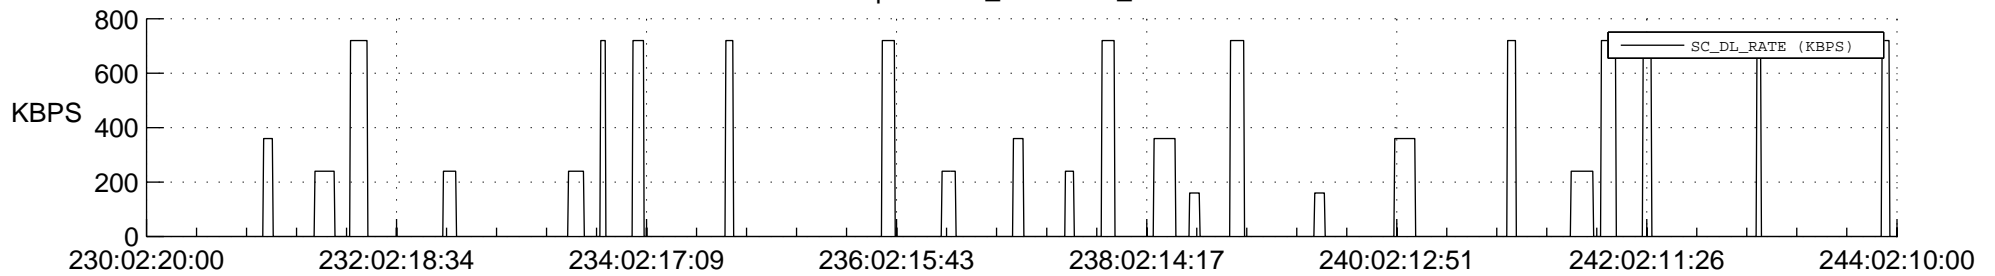

STEREO AHEAD SSR PCT Full Prediction

SWAVES_Percent_Full_Prediction

IMPACT_Percent_Full_Prediction

PLASTIC_Percent_Full_Prediction

Spacecraft_DownLink_Rate

Ground Time (2018:230:02:20:00.000 -2018:244:02:10:00.000)