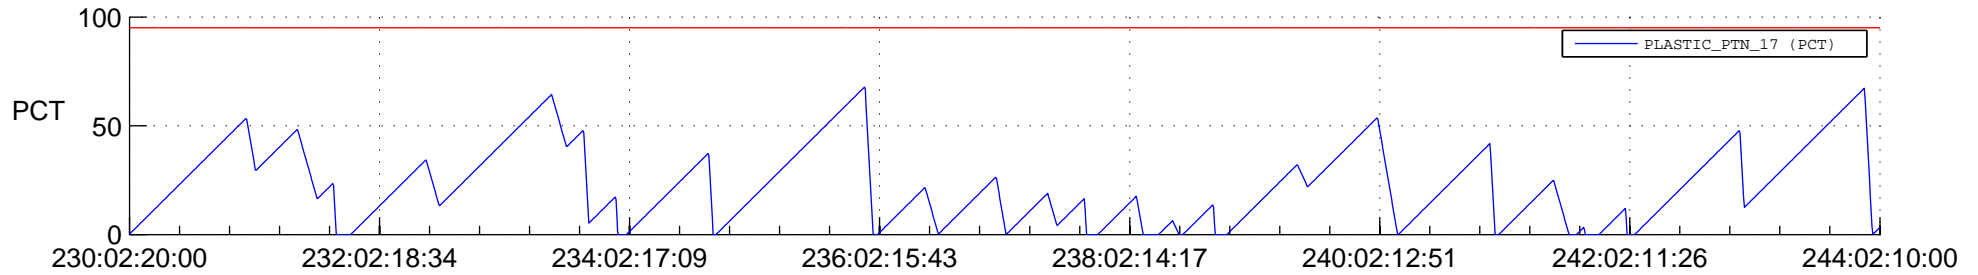

STEREO AHEAD SSR PCT Full Prediction

SWAVES_Percent_Full_Prediction

IMPACT_Percent_Full_Prediction

PLASTIC_Percent_Full_Prediction

Spacecraft_DownLink_Rate

Ground Time (2018:230:02:20:00.000 -2018:244:02:10:00.000)