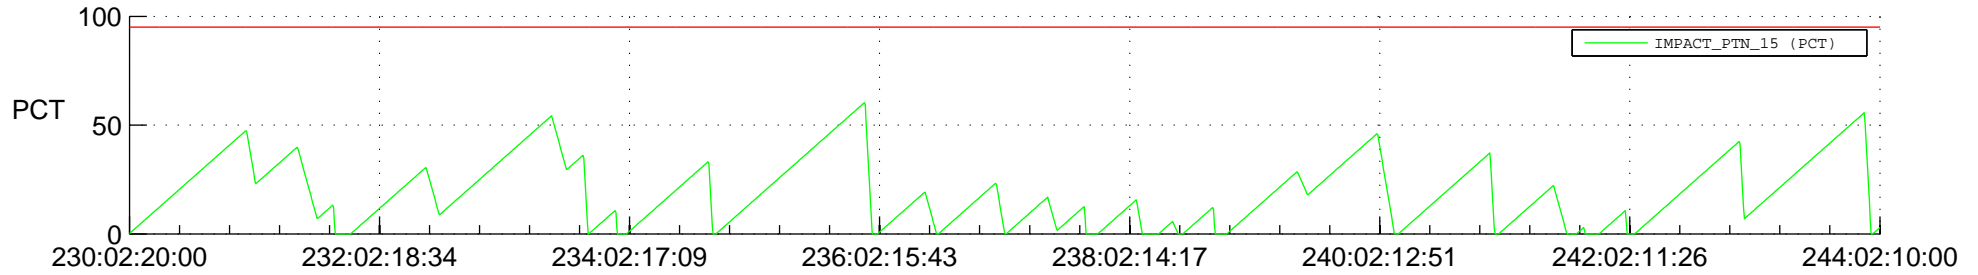

STEREO AHEAD SSR PCT Full Prediction

SWAVES_Percent_Full_Prediction

IMPACT_Percent_Full_Prediction

PLASTIC_Percent_Full_Prediction

Spacecraft_DownLink_Rate

Ground Time (2018:230:02:20:00.000 -2018:244:02:10:00.000)