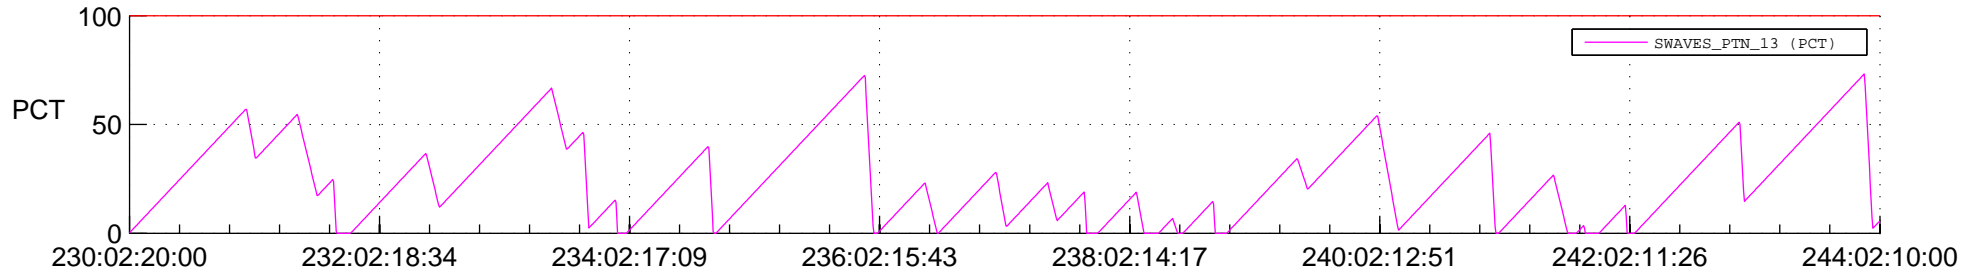

STEREO AHEAD SSR PCT Full Prediction

SWAVES_Percent_Full_Prediction

IMPACT_Percent_Full_Prediction

PLASTIC_Percent_Full_Prediction

Spacecraft_DownLink_Rate

Ground Time (2018:230:02:20:00.000 -2018:244:02:10:00.000)