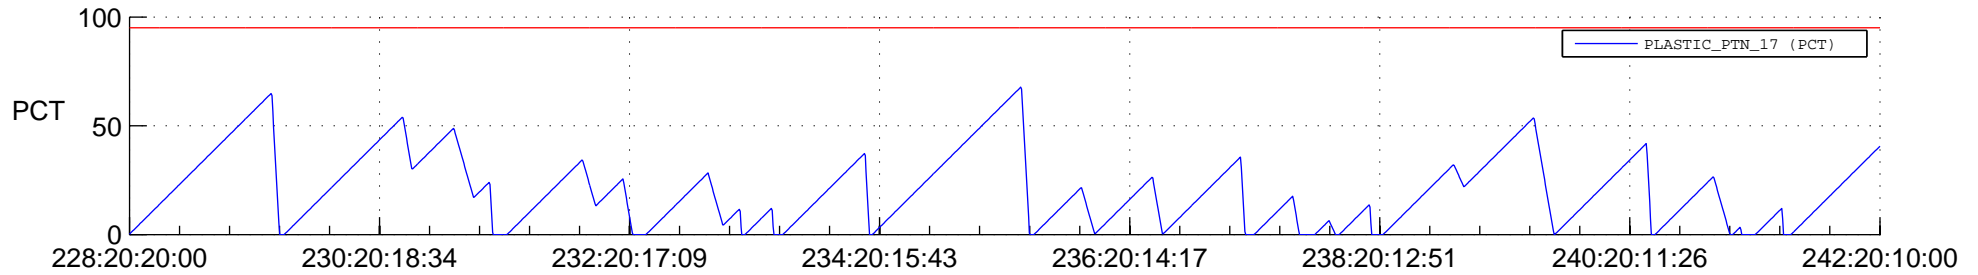

STEREO AHEAD SSR PCT Full Prediction

SWAVES_Percent_Full_Prediction

IMPACT_Percent_Full_Prediction

PLASTIC_Percent_Full_Prediction

Spacecraft_DownLink_Rate

Ground Time (2018:228:20:20:00.000 -2018:242:20:10:00.000)