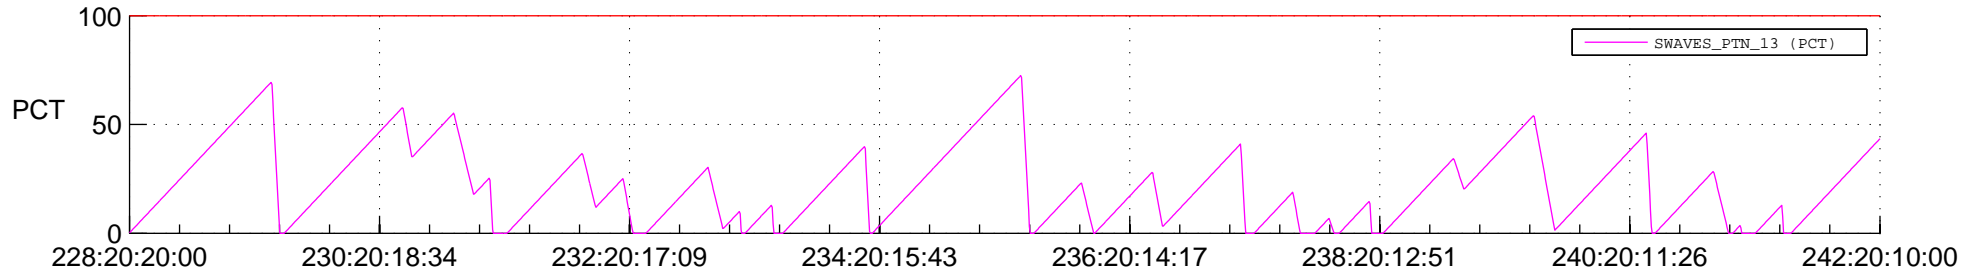

STEREO AHEAD SSR PCT Full Prediction

SWAVES_Percent_Full_Prediction

IMPACT_Percent_Full_Prediction

PLASTIC_Percent_Full_Prediction

Spacecraft_DownLink_Rate

Ground Time (2018:228:20:20:00.000 -2018:242:20:10:00.000)