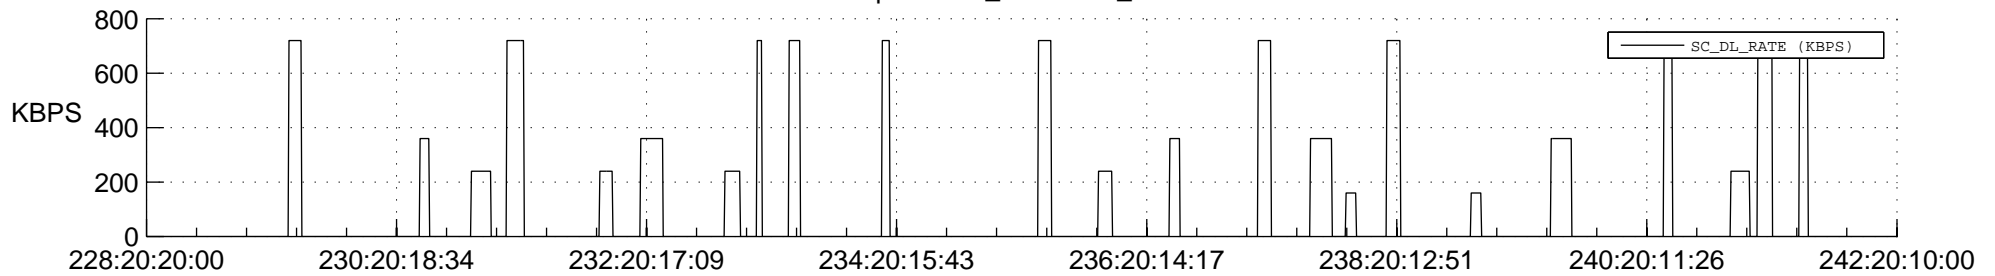

STEREO AHEAD SSR PCT Full Prediction

SWAVES_Percent_Full_Prediction

IMPACT_Percent_Full_Prediction

PLASTIC_Percent_Full_Prediction

Spacecraft_DownLink_Rate

Ground Time (2018:228:20:20:00.000 -2018:242:20:10:00.000)