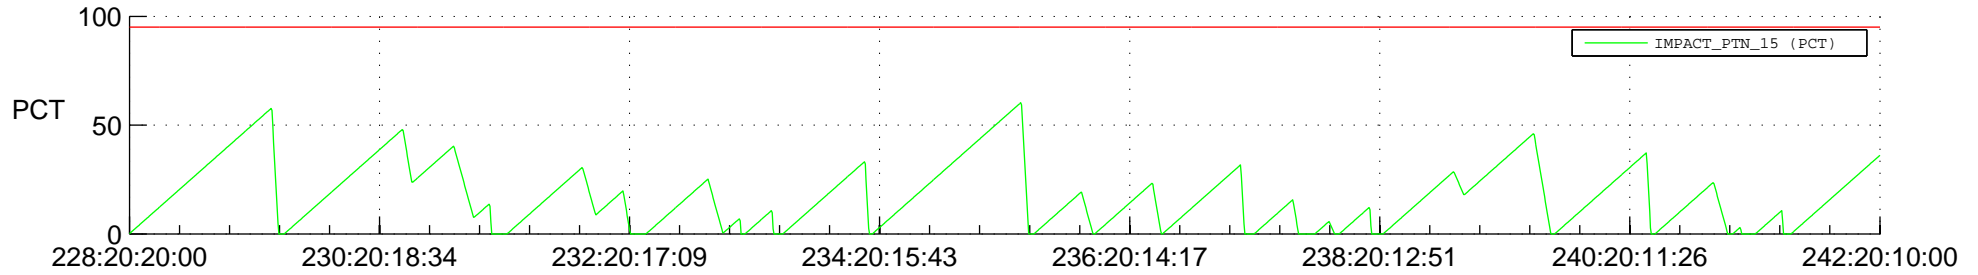

STEREO AHEAD SSR PCT Full Prediction

SWAVES_Percent_Full_Prediction

IMPACT_Percent_Full_Prediction

PLASTIC_Percent_Full_Prediction

Spacecraft_DownLink_Rate

Ground Time (2018:228:20:20:00.000 -2018:242:20:10:00.000)