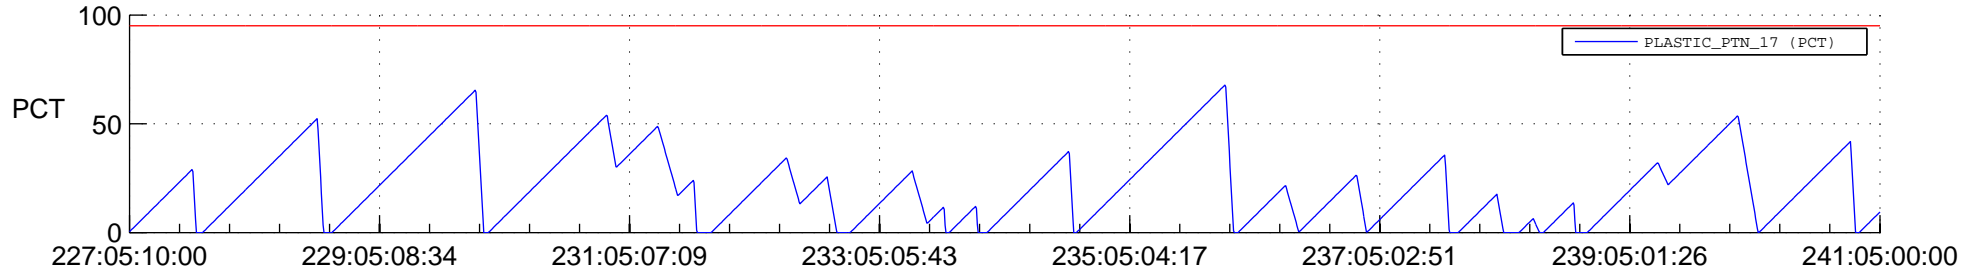

STEREO AHEAD SSR PCT Full Prediction

SWAVES_Percent_Full_Prediction

IMPACT_Percent_Full_Prediction

PLASTIC_Percent_Full_Prediction

Spacecraft_DownLink_Rate