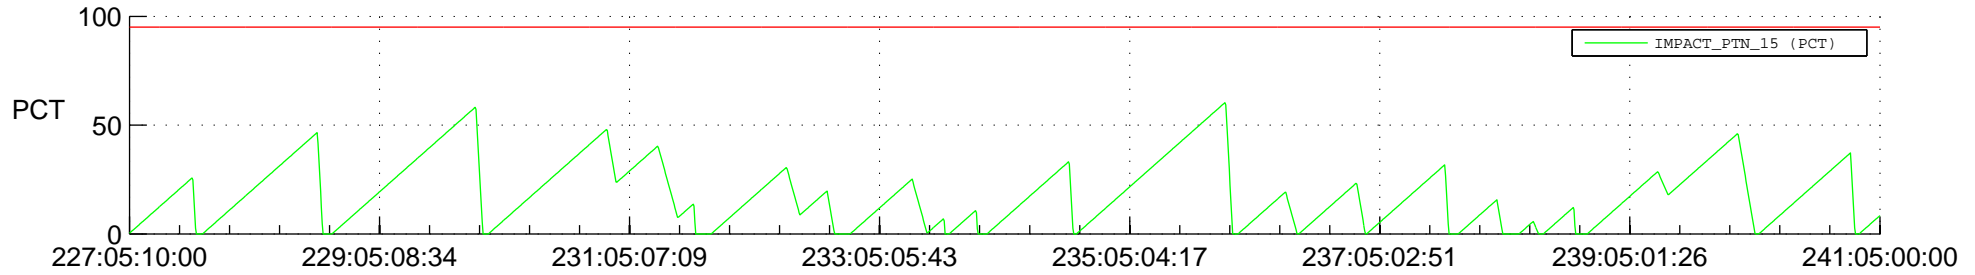

STEREO AHEAD SSR PCT Full Prediction

SWAVES_Percent_Full_Prediction

IMPACT_Percent_Full_Prediction

PLASTIC_Percent_Full_Prediction

Spacecraft_DownLink_Rate