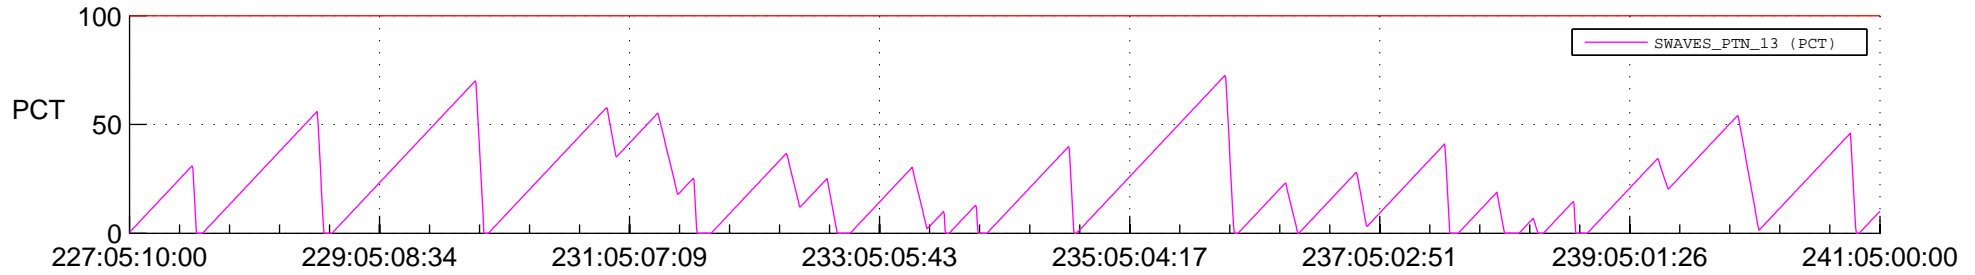

STEREO AHEAD SSR PCT Full Prediction

SWAVES_Percent_Full_Prediction

IMPACT_Percent_Full_Prediction

PLASTIC_Percent_Full_Prediction

Spacecraft_DownLink_Rate