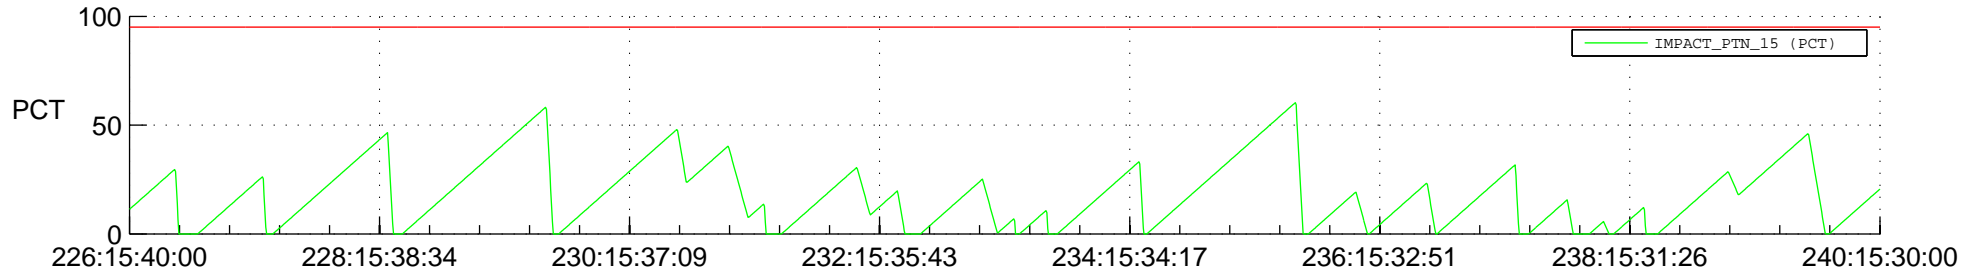

STEREO AHEAD SSR PCT Full Prediction

SWAVES_Percent_Full_Prediction

IMPACT_Percent_Full_Prediction

PLASTIC_Percent_Full_Prediction

Spacecraft_DownLink_Rate