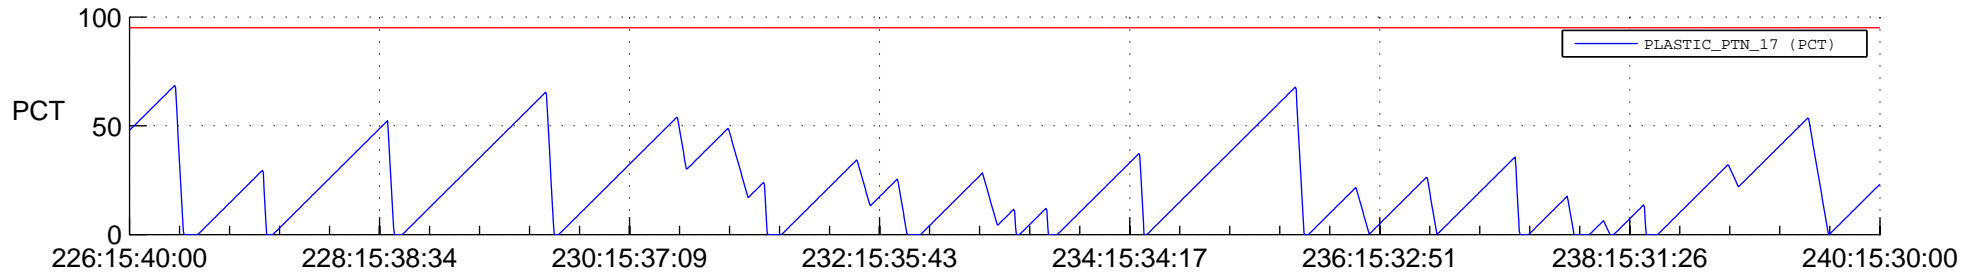

STEREO AHEAD SSR PCT Full Prediction

SWAVES_Percent_Full_Prediction

IMPACT_Percent_Full_Prediction

PLASTIC_Percent_Full_Prediction

Spacecraft_DownLink_Rate