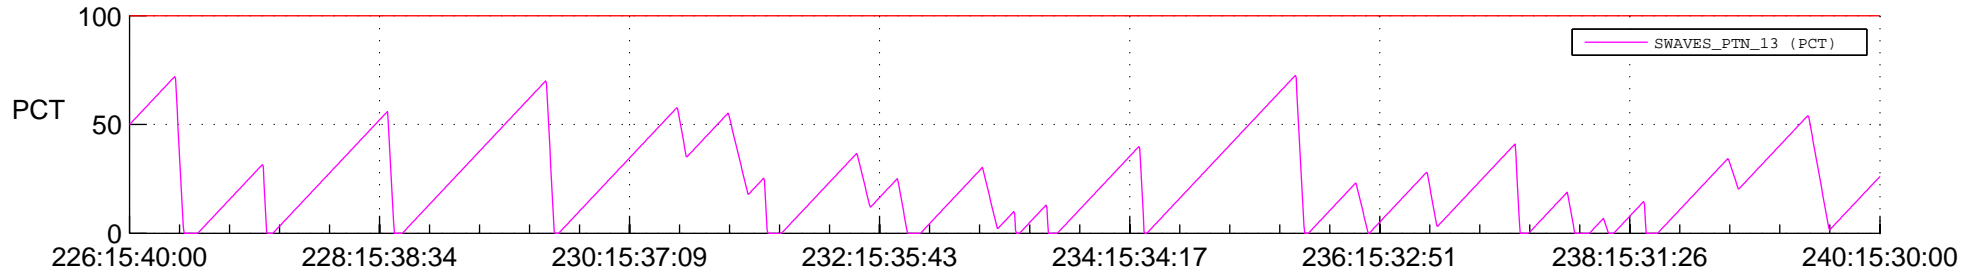

STEREO AHEAD SSR PCT Full Prediction

SWAVES_Percent_Full_Prediction

IMPACT_Percent_Full_Prediction

PLASTIC_Percent_Full_Prediction

Spacecraft_DownLink_Rate