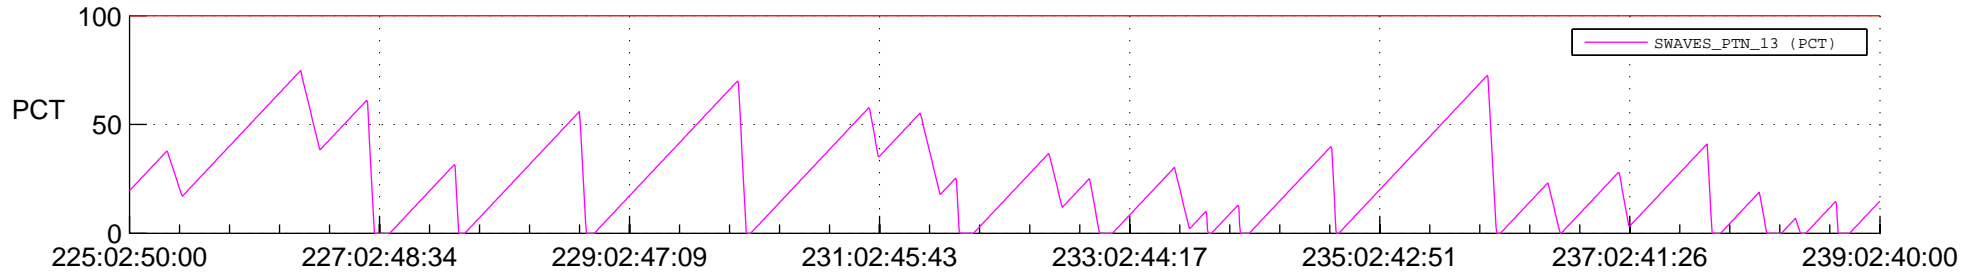

STEREO AHEAD SSR PCT Full Prediction

SWAVES_Percent_Full_Prediction

IMPACT_Percent_Full_Prediction

PLASTIC_Percent_Full_Prediction

Spacecraft_DownLink_Rate

Ground Time (2018:225:02:50:00.000 -2018:239:02:40:00.000)