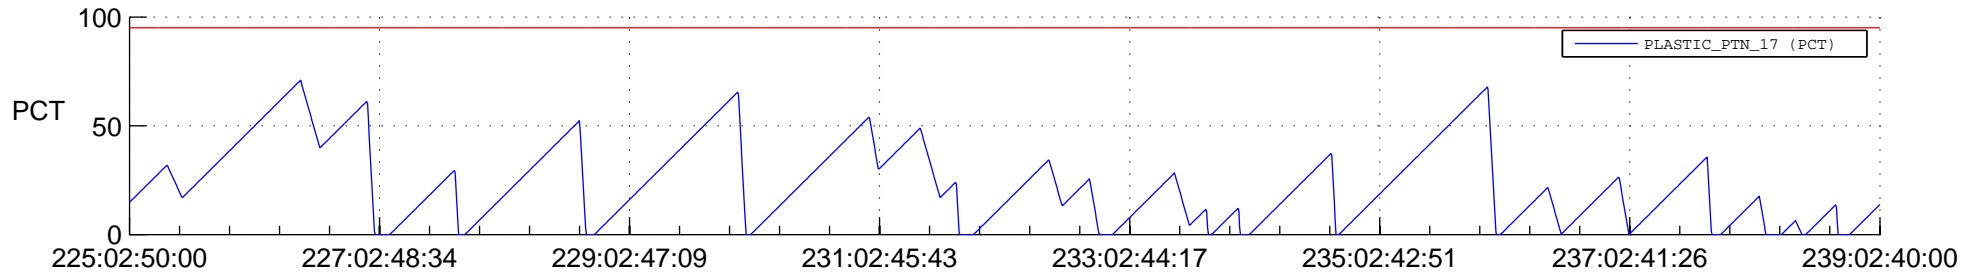

STEREO AHEAD SSR PCT Full Prediction

SWAVES_Percent_Full_Prediction

IMPACT_Percent_Full_Prediction

PLASTIC_Percent_Full_Prediction

Spacecraft_DownLink_Rate

Ground Time (2018:225:02:50:00.000 -2018:239:02:40:00.000)