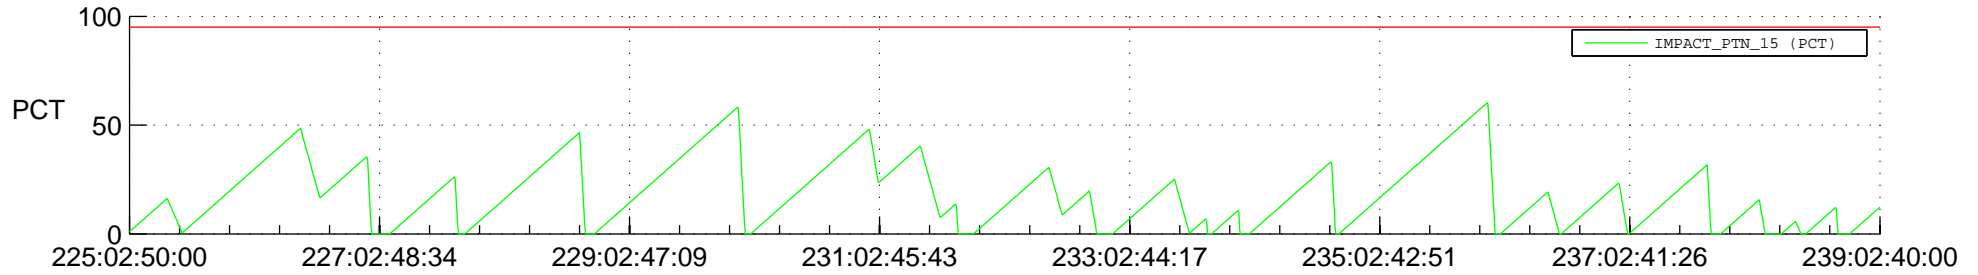

STEREO AHEAD SSR PCT Full Prediction

SWAVES_Percent_Full_Prediction

IMPACT_Percent_Full_Prediction

PLASTIC_Percent_Full_Prediction

Spacecraft_DownLink_Rate

Ground Time (2018:225:02:50:00.000 -2018:239:02:40:00.000)