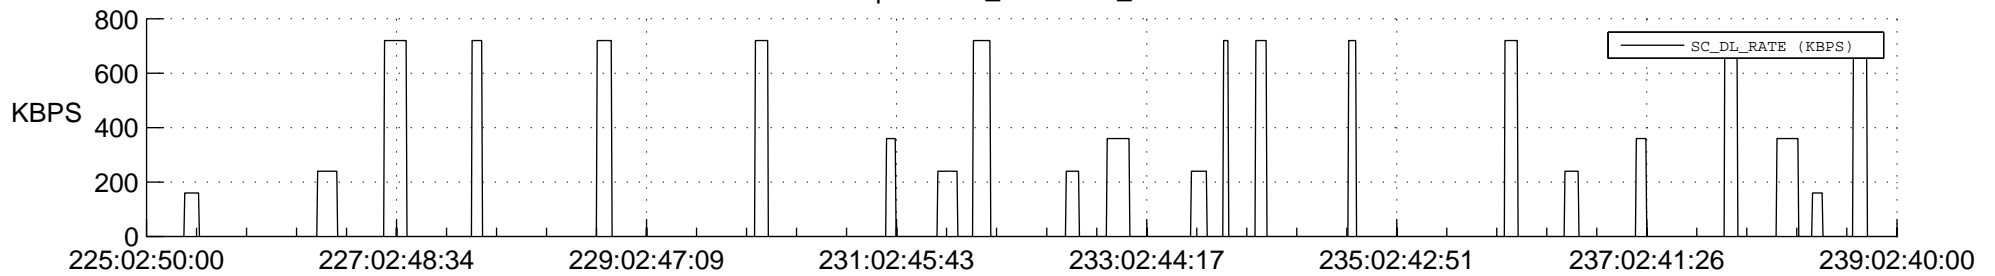

STEREO AHEAD SSR PCT Full Prediction

SWAVES_Percent_Full_Prediction

IMPACT_Percent_Full_Prediction

PLASTIC_Percent_Full_Prediction

Spacecraft_DownLink_Rate

Ground Time (2018:225:02:50:00.000 -2018:239:02:40:00.000)