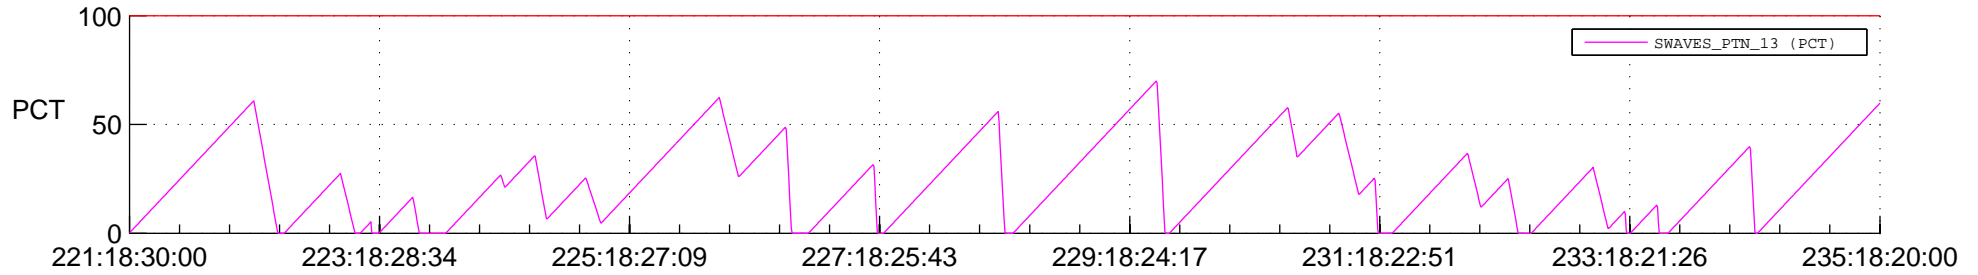

STEREO AHEAD SSR PCT Full Prediction

SWAVES_Percent_Full_Prediction

IMPACT_Percent_Full_Prediction

PLASTIC_Percent_Full_Prediction

Spacecraft_DownLink_Rate

Ground Time (2018:221:18:30:00.000 -2018:235:18:20:00.000)