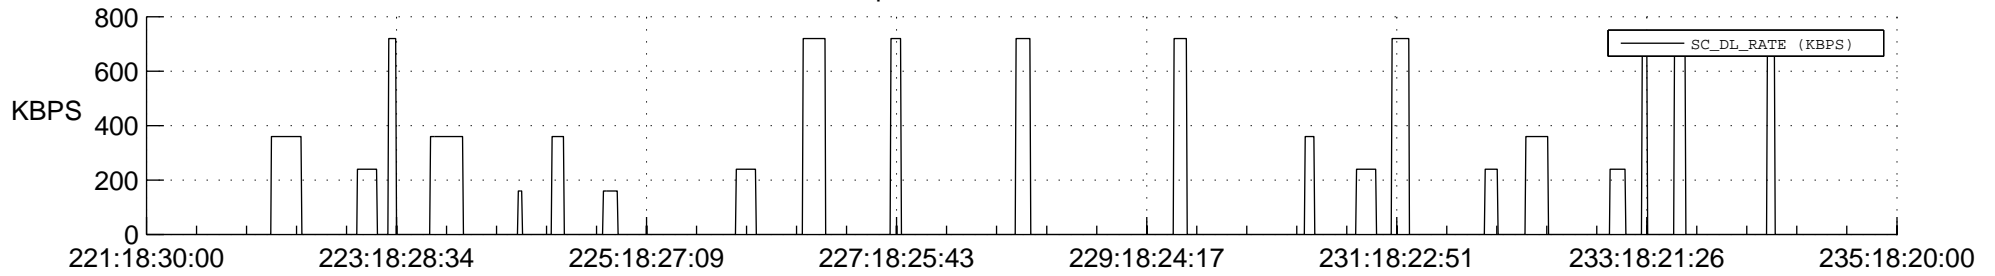

STEREO AHEAD SSR PCT Full Prediction

SWAVES_Percent_Full_Prediction

IMPACT_Percent_Full_Prediction

PLASTIC_Percent_Full_Prediction

Spacecraft_DownLink_Rate

Ground Time (2018:221:18:30:00.000 -2018:235:18:20:00.000)