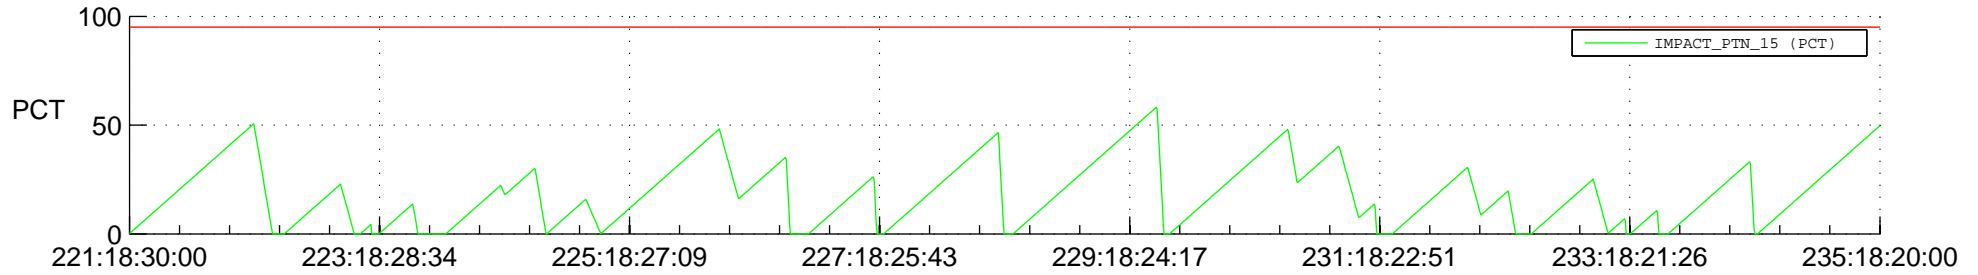

STEREO AHEAD SSR PCT Full Prediction

SWAVES_Percent_Full_Prediction

IMPACT_Percent_Full_Prediction

PLASTIC_Percent_Full_Prediction

Spacecraft_DownLink_Rate

Ground Time (2018:221:18:30:00.000 -2018:235:18:20:00.000)