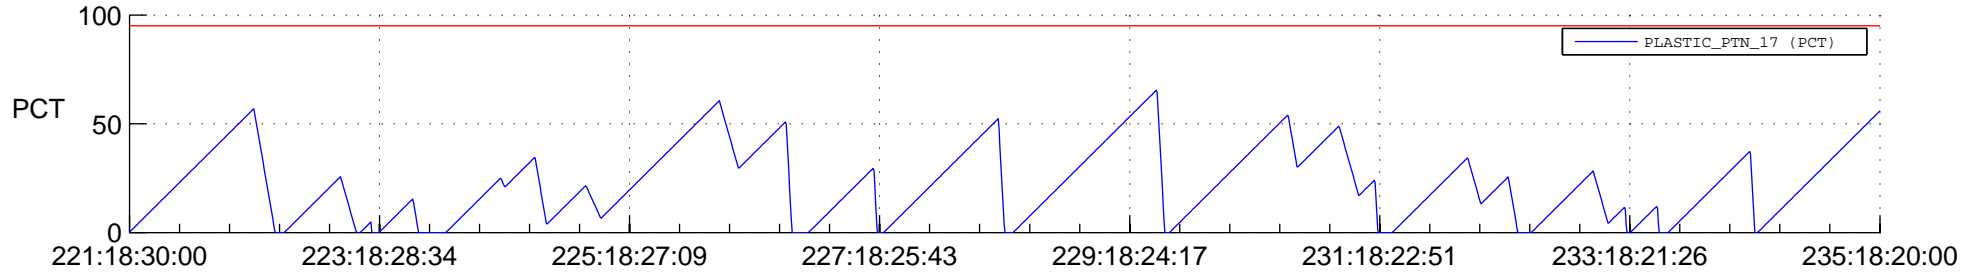

STEREO AHEAD SSR PCT Full Prediction

SWAVES_Percent_Full_Prediction

IMPACT_Percent_Full_Prediction

PLASTIC_Percent_Full_Prediction

Spacecraft_DownLink_Rate

Ground Time (2018:221:18:30:00.000 -2018:235:18:20:00.000)