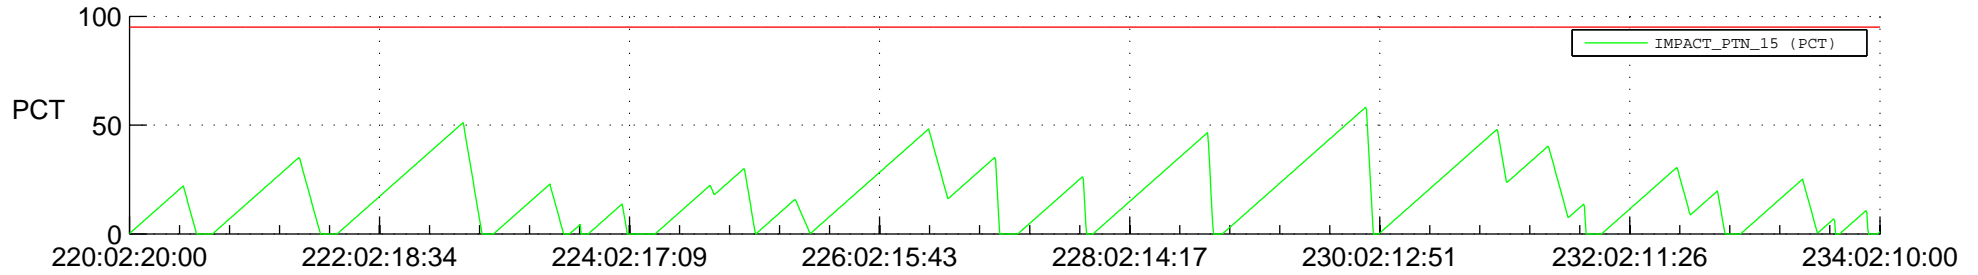

IMPACT_Percent_Full_Prediction