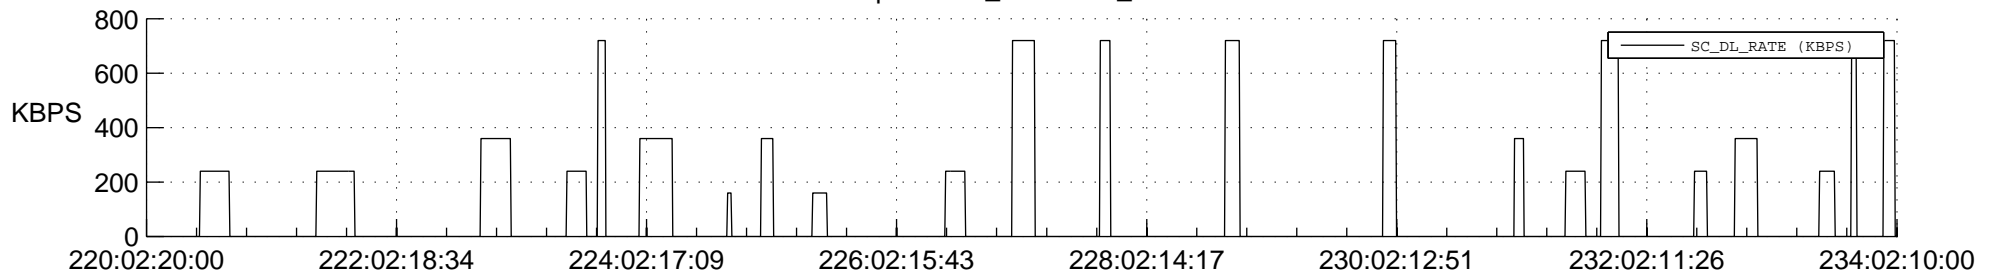

## Spacecraft\_DownLink\_Rate

Ground Time (2018:220:02:20:00.000 -2018:234:02:10:00.000)