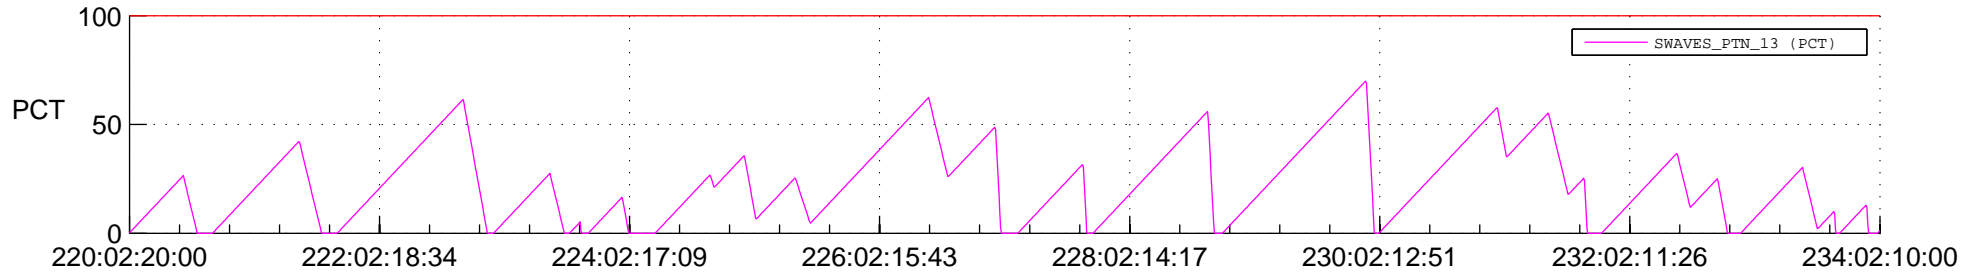

## SWAVES\_Percent\_Full\_Prediction

## Spacecraft\_DownLink\_Rate

Ground Time (2018:220:02:20:00.000 -2018:234:02:10:00.000)