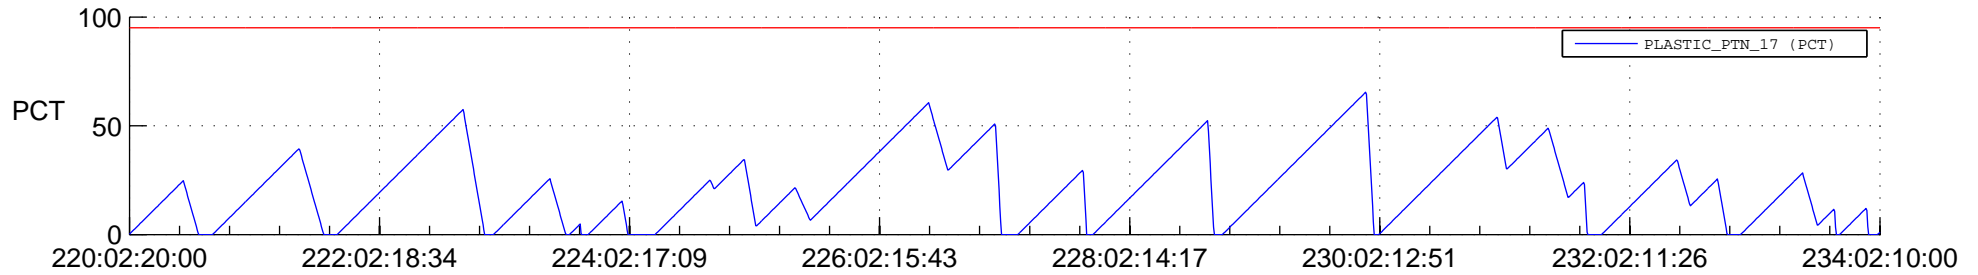

## SWAVES\_Percent\_Full\_Prediction

## Spacecraft\_DownLink\_Rate

Ground Time (2018:220:02:20:00.000 -2018:234:02:10:00.000)