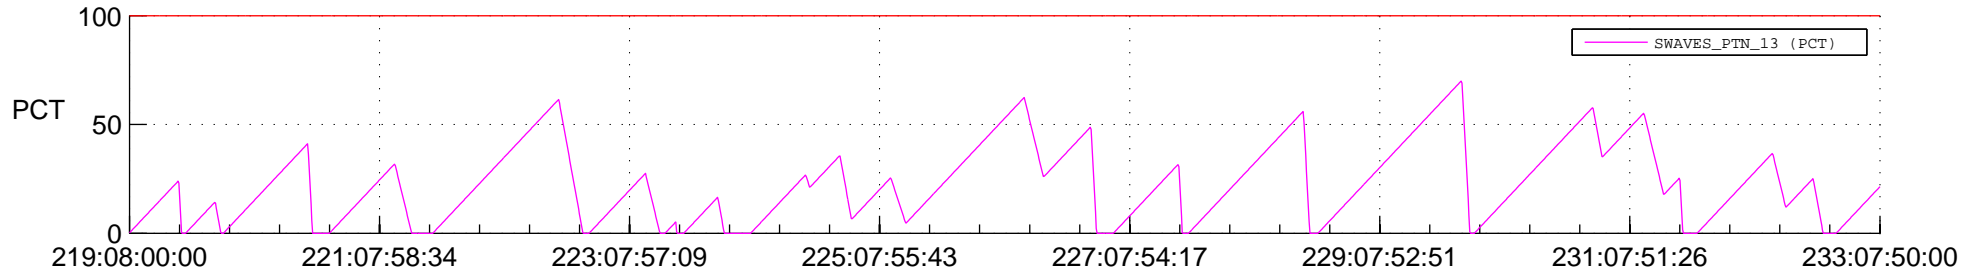

# STEREO AHEAD SSR PCT Full Prediction

## SWAVES\_Percent\_Full\_Prediction

## Spacecraft\_DownLink\_Rate

Ground Time (2018:219:08:00:00.000 -2018:233:07:50:00.000)