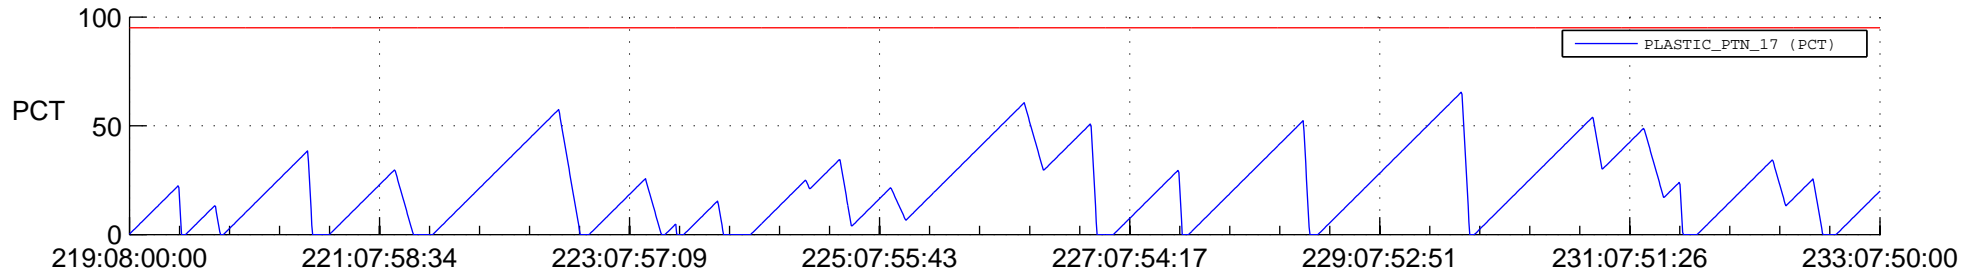

# STEREO AHEAD SSR PCT Full Prediction

## SWAVES\_Percent\_Full\_Prediction

## Spacecraft\_DownLink\_Rate

Ground Time (2018:219:08:00:00.000 -2018:233:07:50:00.000)