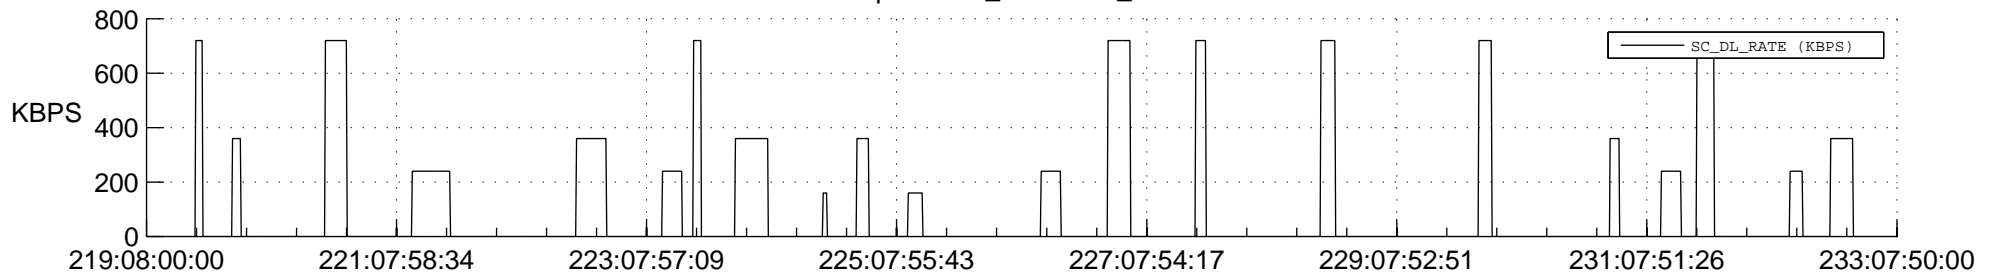

## Spacecraft\_DownLink\_Rate

Ground Time (2018:219:08:00:00.000 -2018:233:07:50:00.000)