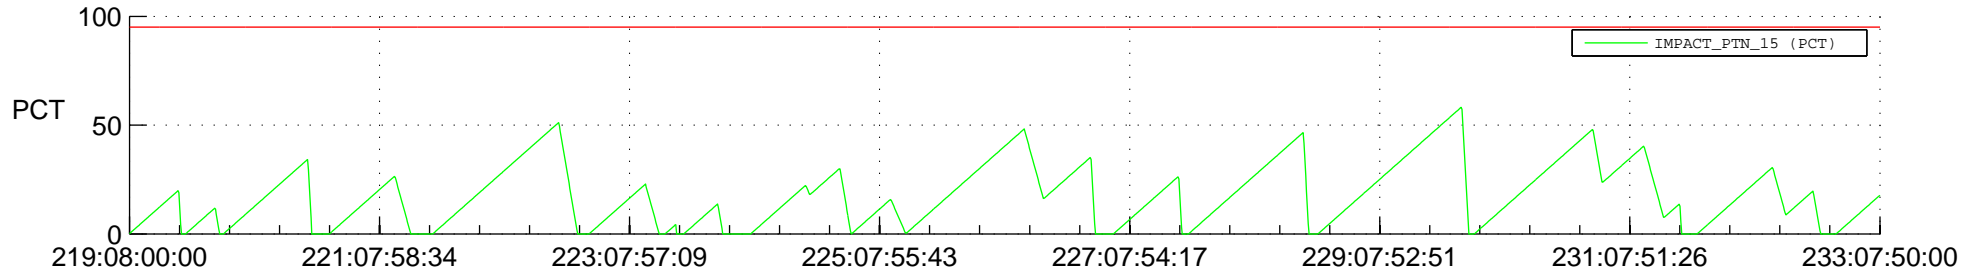

IMPACT_Percent_Full_Prediction