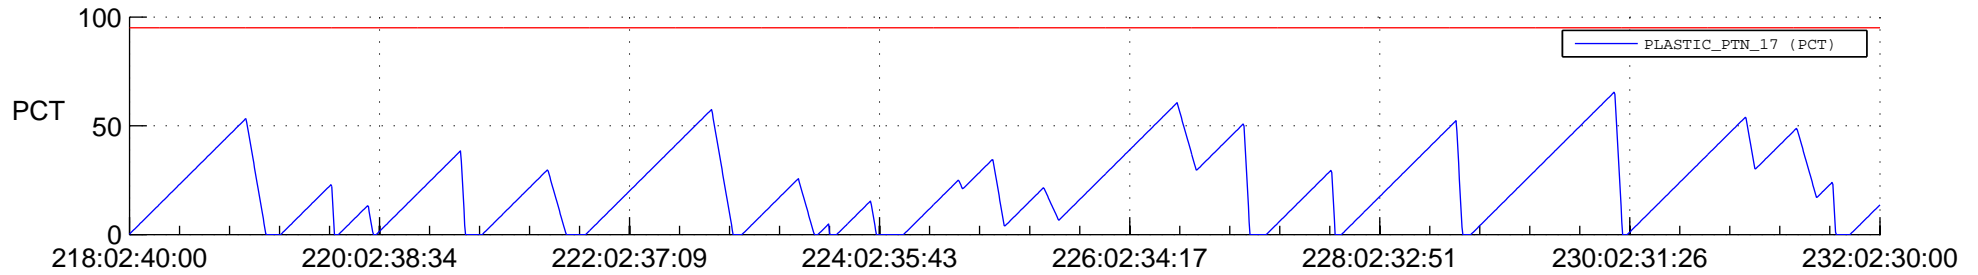

STEREO AHEAD SSR PCT Full Prediction

SWAVES_Percent_Full_Prediction

IMPACT_Percent_Full_Prediction

PLASTIC_Percent_Full_Prediction

Spacecraft_DownLink_Rate

Ground Time (2018:218:02:40:00.000 -2018:232:02:30:00.000)