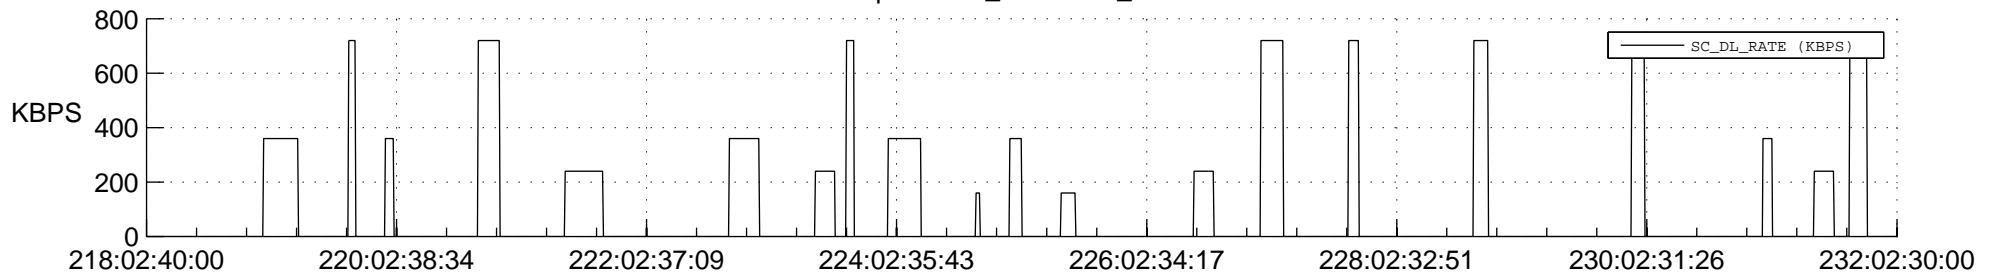

STEREO AHEAD SSR PCT Full Prediction

SWAVES_Percent_Full_Prediction

IMPACT_Percent_Full_Prediction

PLASTIC_Percent_Full_Prediction

Spacecraft_DownLink_Rate

Ground Time (2018:218:02:40:00.000 -2018:232:02:30:00.000)