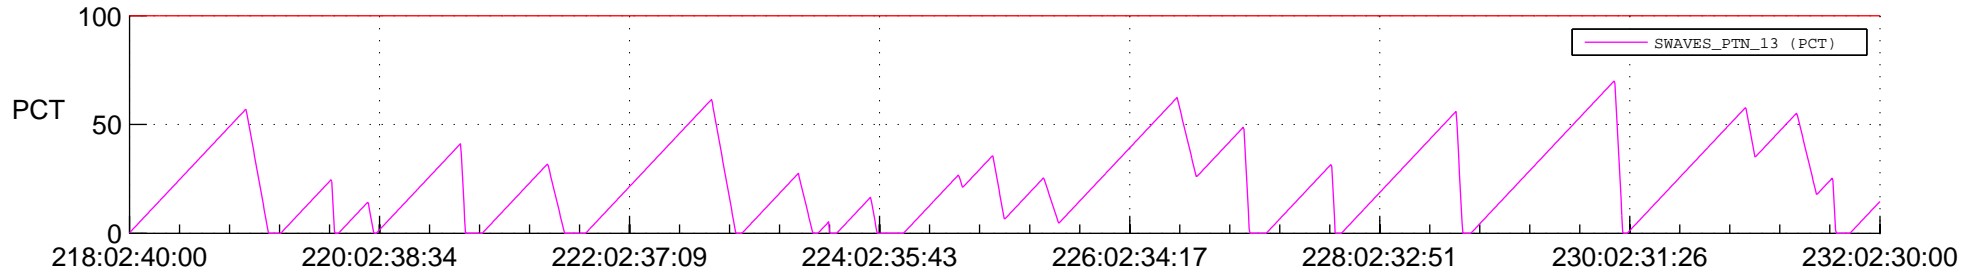

STEREO AHEAD SSR PCT Full Prediction

SWAVES_Percent_Full_Prediction

IMPACT_Percent_Full_Prediction

PLASTIC_Percent_Full_Prediction

Spacecraft_DownLink_Rate

Ground Time (2018:218:02:40:00.000 -2018:232:02:30:00.000)