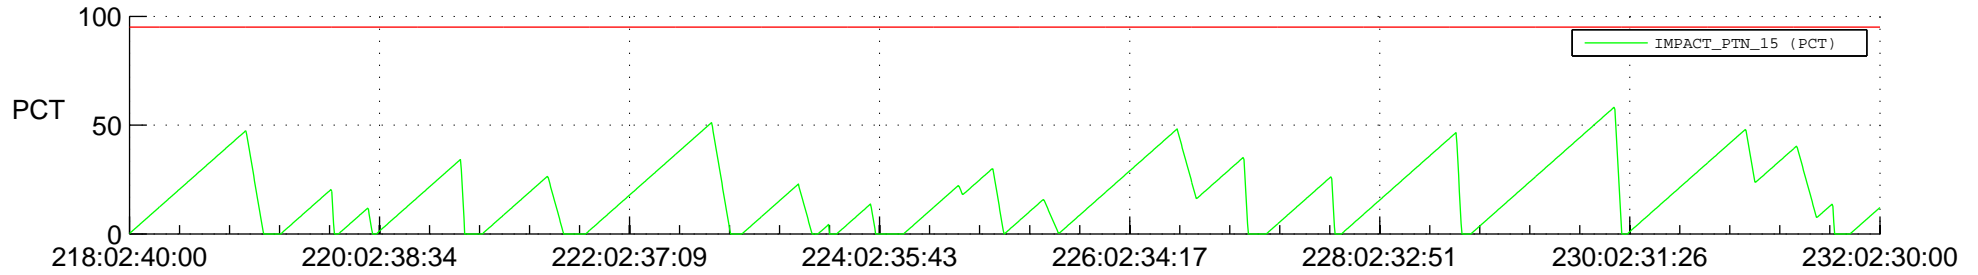

STEREO AHEAD SSR PCT Full Prediction

SWAVES_Percent_Full_Prediction

IMPACT_Percent_Full_Prediction

PLASTIC_Percent_Full_Prediction

Spacecraft_DownLink_Rate

Ground Time (2018:218:02:40:00.000 -2018:232:02:30:00.000)