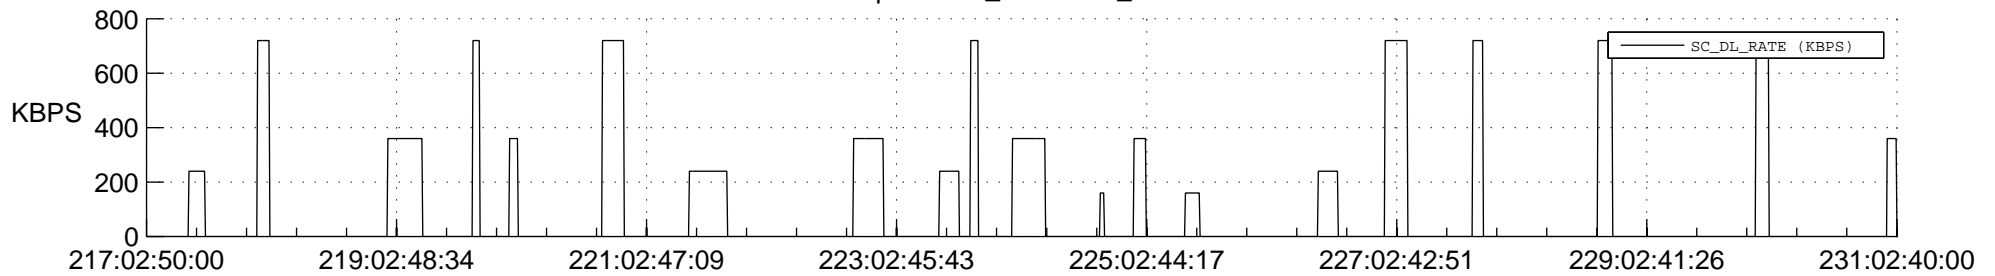

STEREO AHEAD SSR PCT Full Prediction

SWAVES_Percent_Full_Prediction

IMPACT_Percent_Full_Prediction

PLASTIC_Percent_Full_Prediction

Spacecraft_DownLink_Rate

Ground Time (2018:217:02:50:00.000 -2018:231:02:40:00.000)