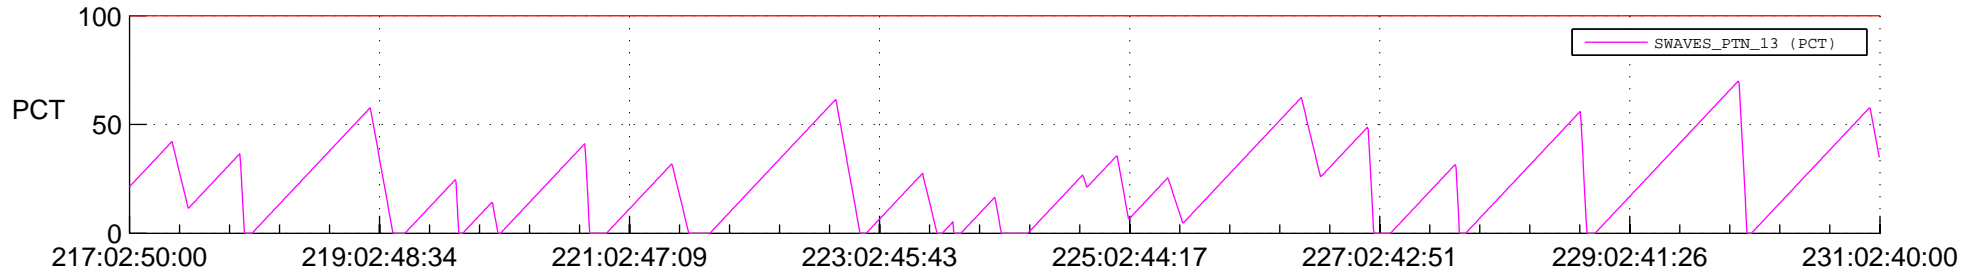

STEREO AHEAD SSR PCT Full Prediction

SWAVES_Percent_Full_Prediction

IMPACT_Percent_Full_Prediction

PLASTIC_Percent_Full_Prediction

Spacecraft_DownLink_Rate

Ground Time (2018:217:02:50:00.000 -2018:231:02:40:00.000)