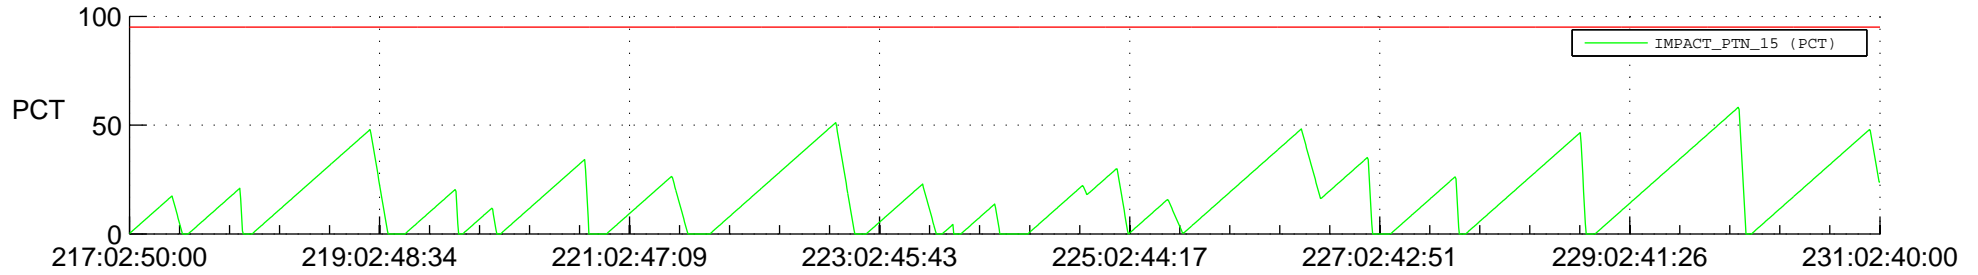

STEREO AHEAD SSR PCT Full Prediction

SWAVES_Percent_Full_Prediction

IMPACT_Percent_Full_Prediction

PLASTIC_Percent_Full_Prediction

Spacecraft_DownLink_Rate

Ground Time (2018:217:02:50:00.000 -2018:231:02:40:00.000)