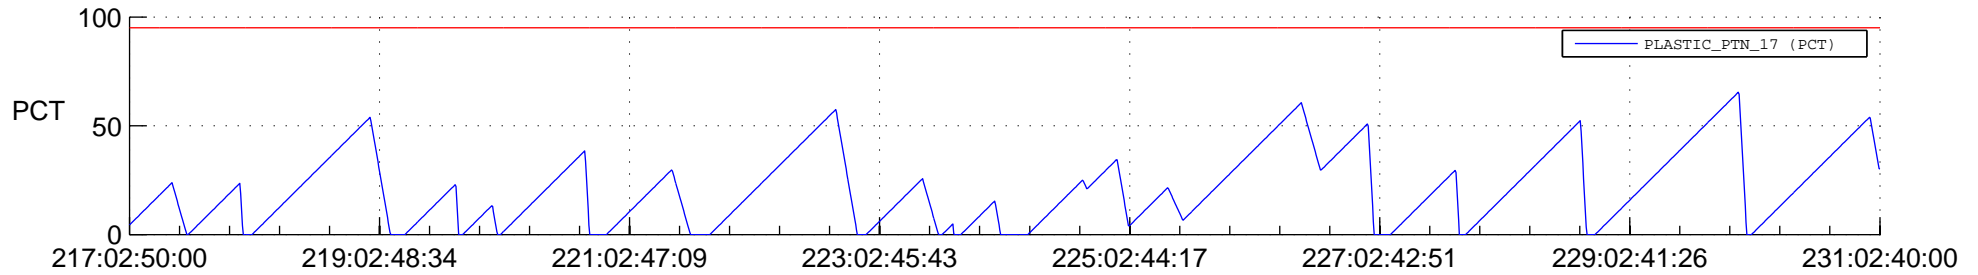

STEREO AHEAD SSR PCT Full Prediction

SWAVES_Percent_Full_Prediction

IMPACT_Percent_Full_Prediction

PLASTIC_Percent_Full_Prediction

Spacecraft_DownLink_Rate

Ground Time (2018:217:02:50:00.000 -2018:231:02:40:00.000)