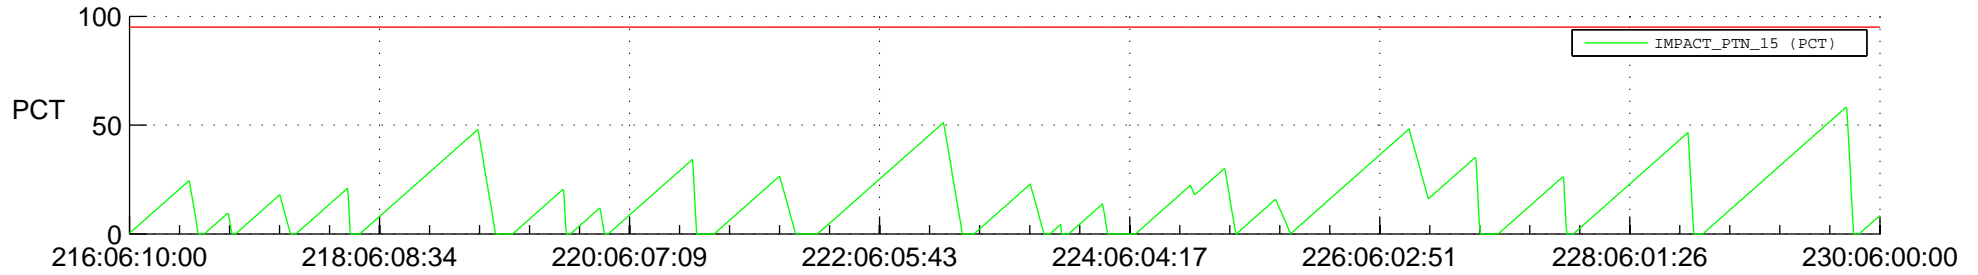

STEREO AHEAD SSR PCT Full Prediction

SWAVES_Percent_Full_Prediction

IMPACT_Percent_Full_Prediction

PLASTIC_Percent_Full_Prediction

Spacecraft_DownLink_Rate

Ground Time (2018:216:06:10:00.000 -2018:230:06:00:00.000)