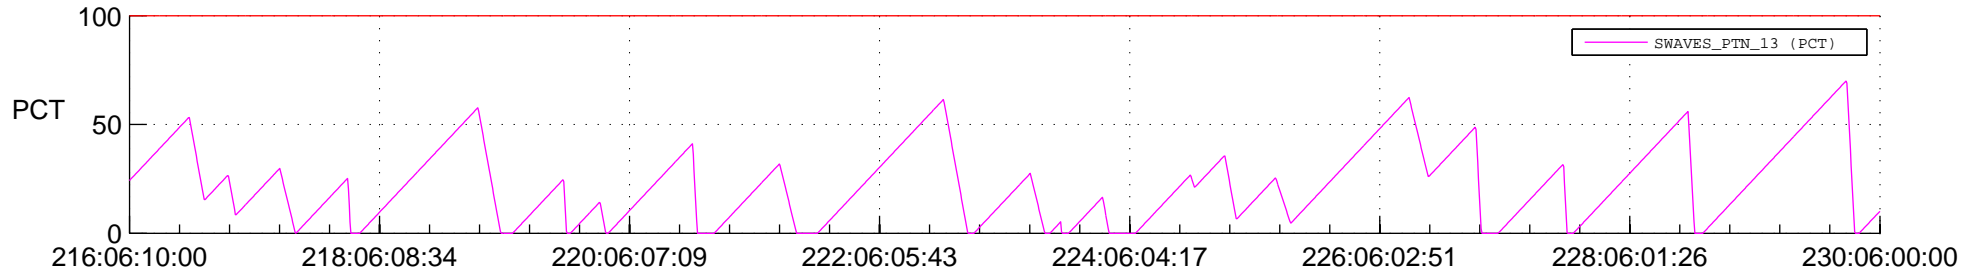

STEREO AHEAD SSR PCT Full Prediction

SWAVES_Percent_Full_Prediction

IMPACT_Percent_Full_Prediction

PLASTIC_Percent_Full_Prediction

Spacecraft_DownLink_Rate

Ground Time (2018:216:06:10:00.000 -2018:230:06:00:00.000)