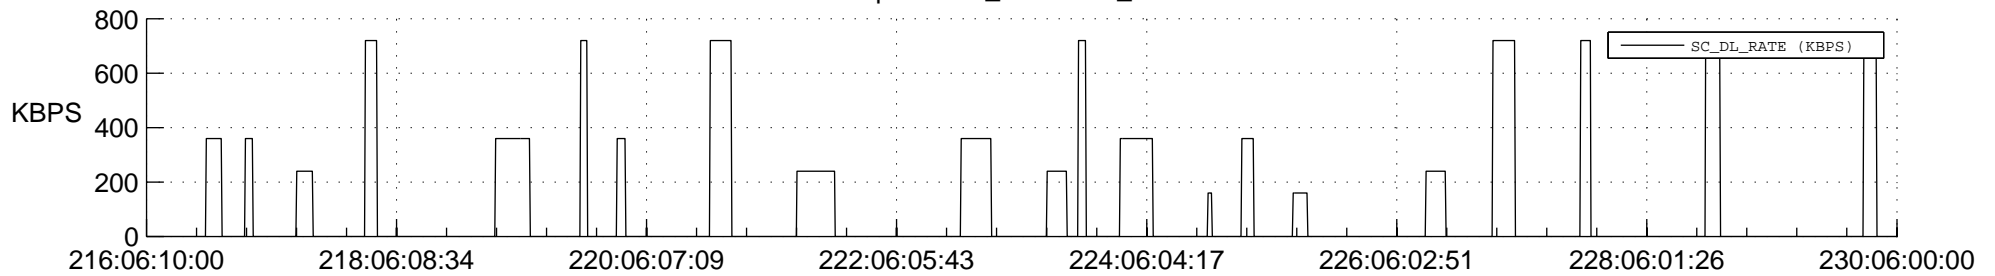

STEREO AHEAD SSR PCT Full Prediction

SWAVES_Percent_Full_Prediction

IMPACT_Percent_Full_Prediction

PLASTIC_Percent_Full_Prediction

Spacecraft_DownLink_Rate

Ground Time (2018:216:06:10:00.000 -2018:230:06:00:00.000)