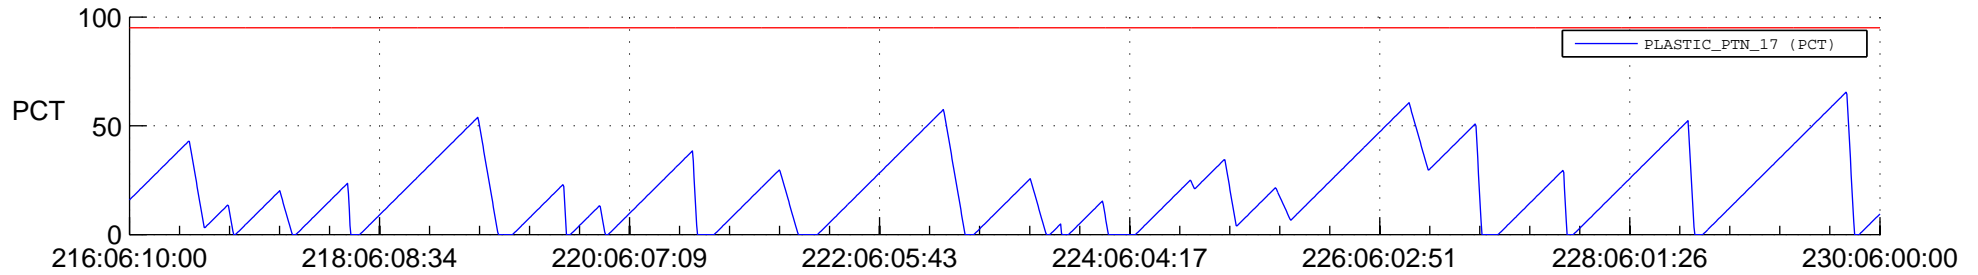

STEREO AHEAD SSR PCT Full Prediction

SWAVES_Percent_Full_Prediction

IMPACT_Percent_Full_Prediction

PLASTIC_Percent_Full_Prediction

Spacecraft_DownLink_Rate

Ground Time (2018:216:06:10:00.000 -2018:230:06:00:00.000)